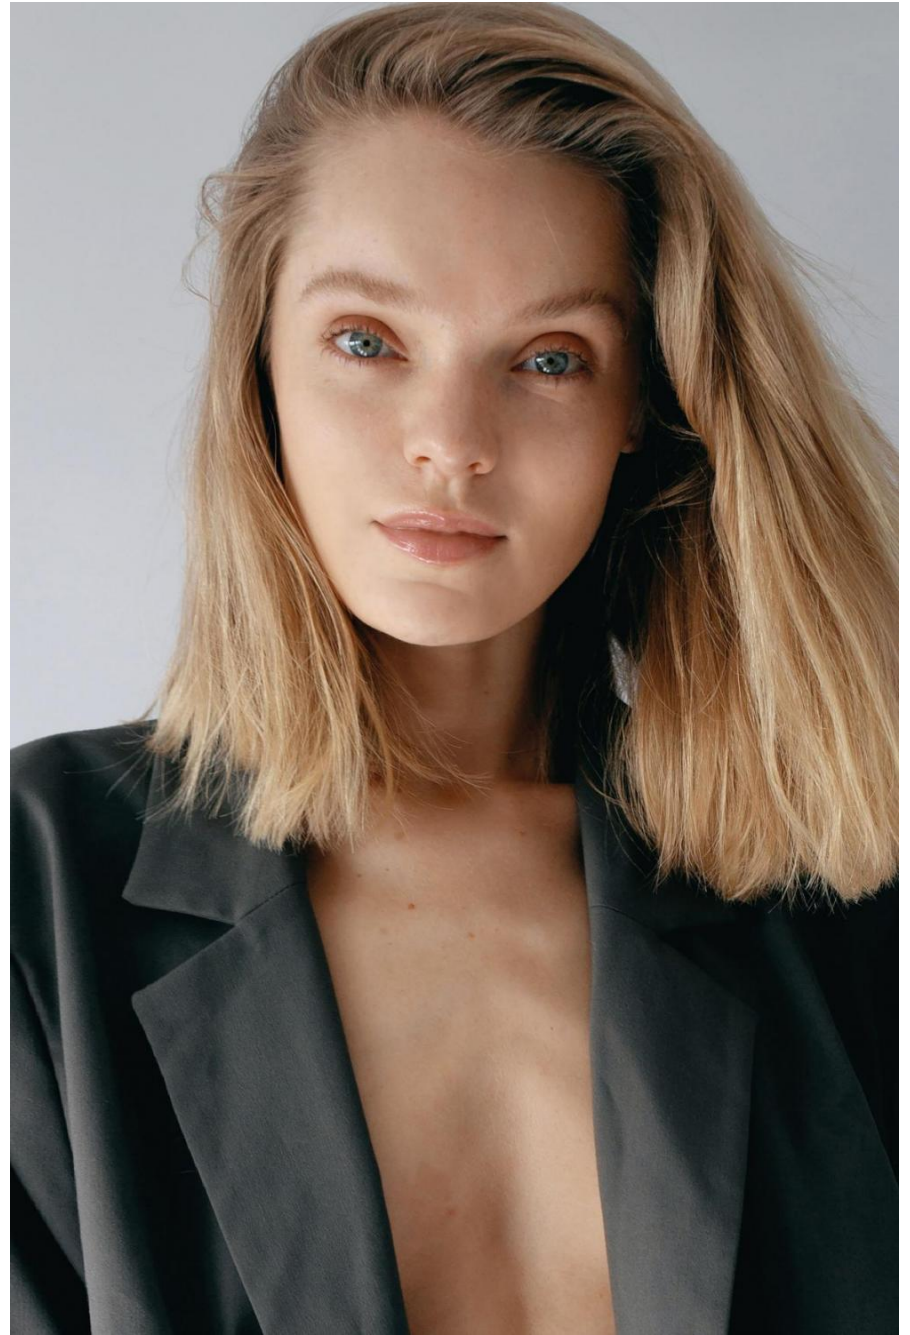

body
— LONDON —

0203 376 8696 | contact@bodylondon.com
Lyric House, Hammersmith Road, London, W14 0QL