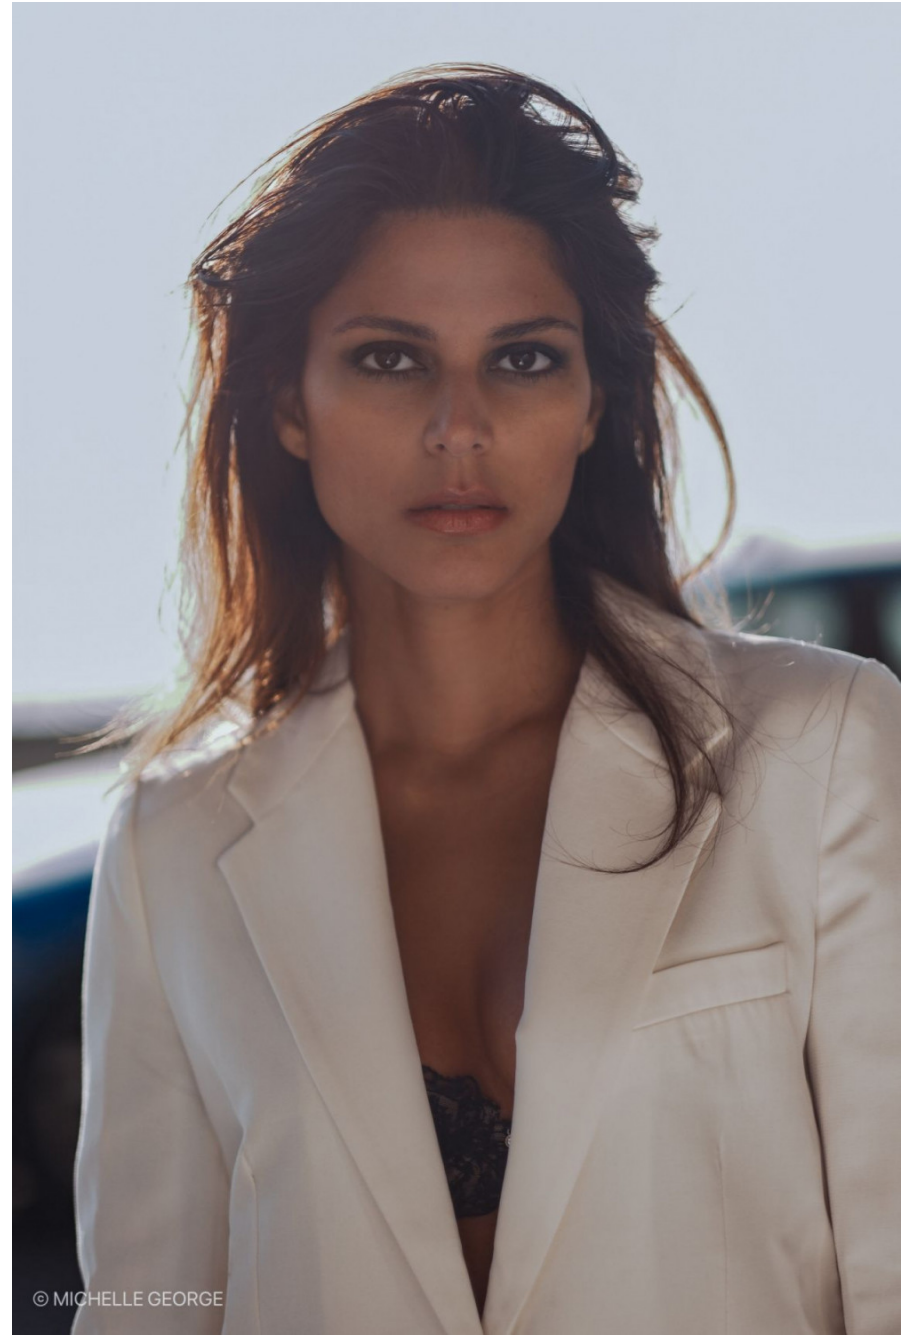

body
— LONDON —

0203 376 8696 | contact@bodylondon.com
Lyric House, Hammersmith Road, London, W14 0QL

© MICHELLE GEORGE