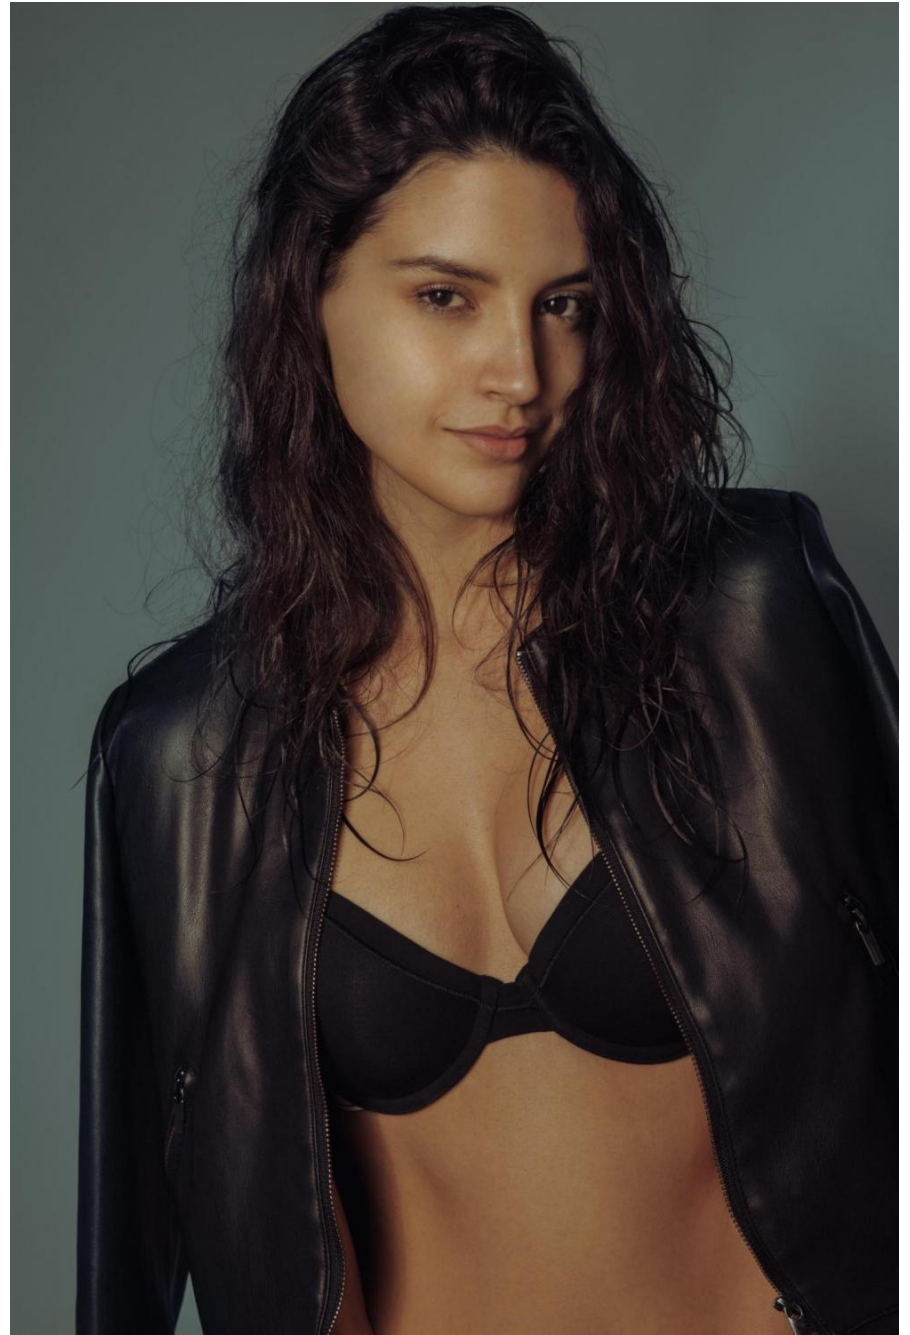

body
— LONDON —

0203 376 8696 | contact@bodylondon.com
Lyric House, Hammersmith Road, London, W14 0QL