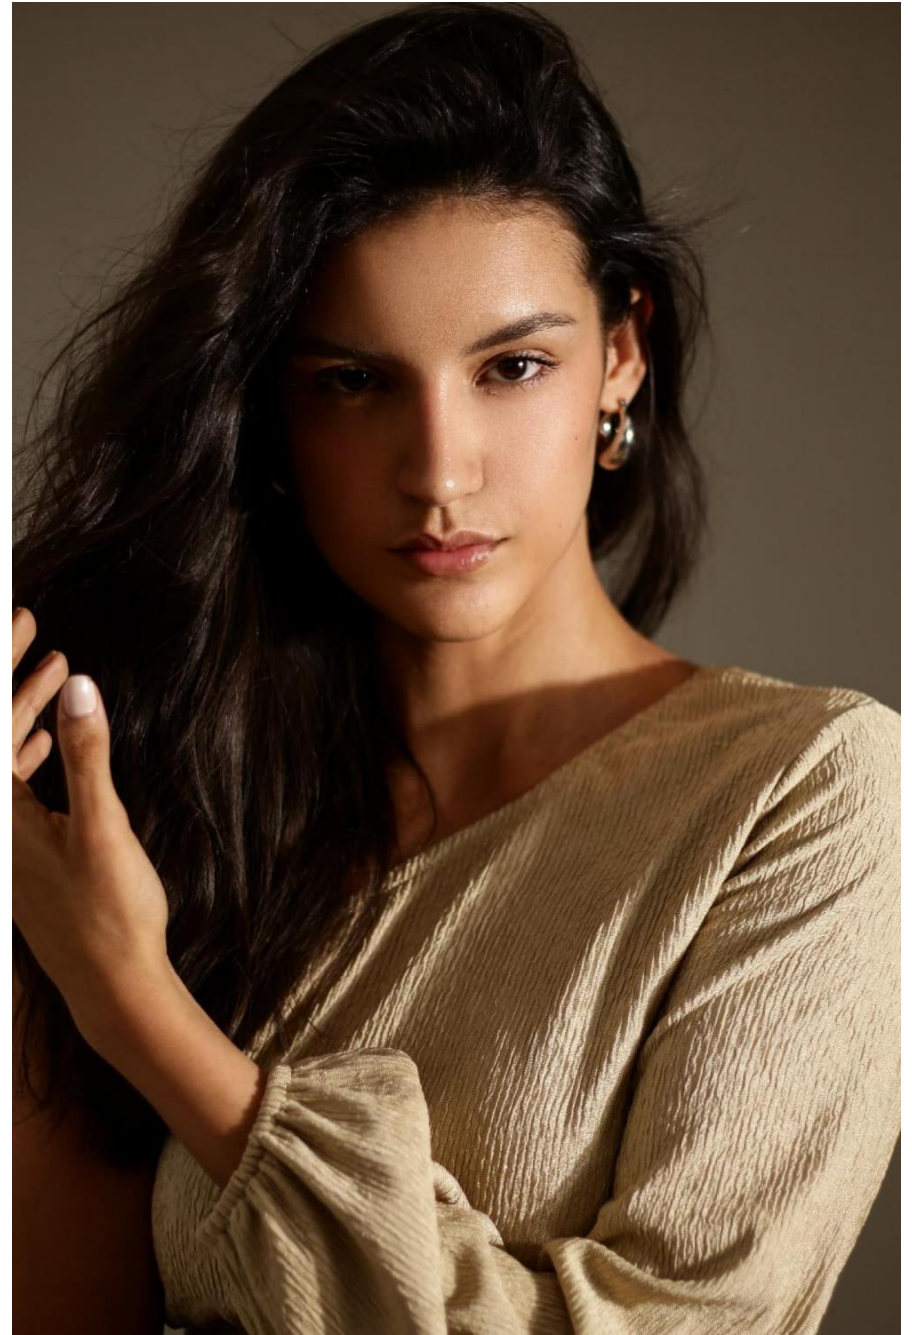

body
— LONDON —

0203 376 8696 | contact@bodylondon.com
Lyric House, Hammersmith Road, London, W14 0QL