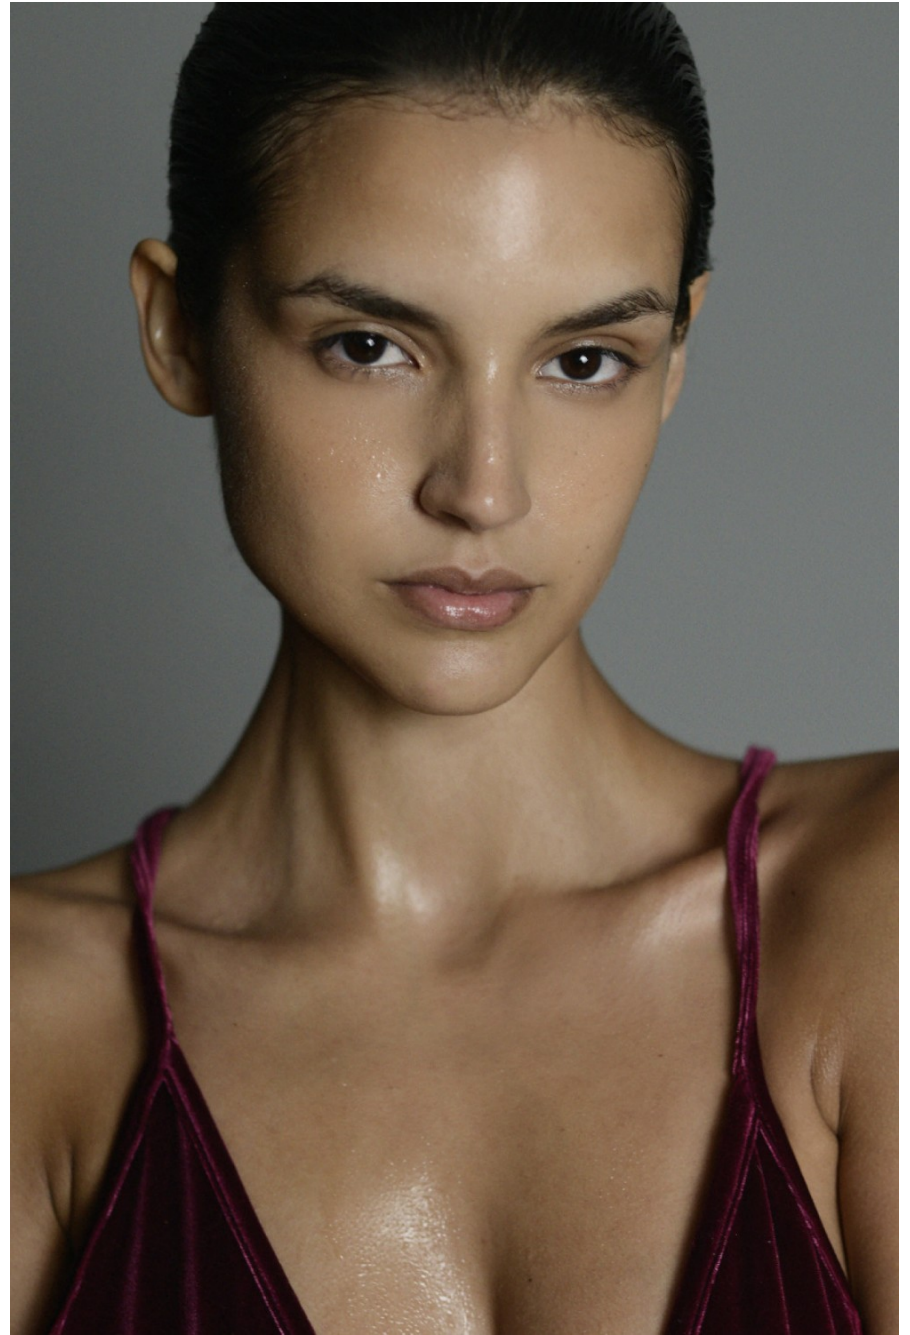

body
— LONDON —

0203 376 8696 | contact@bodylondon.com
Lyric House, Hammersmith Road, London, W14 0QL