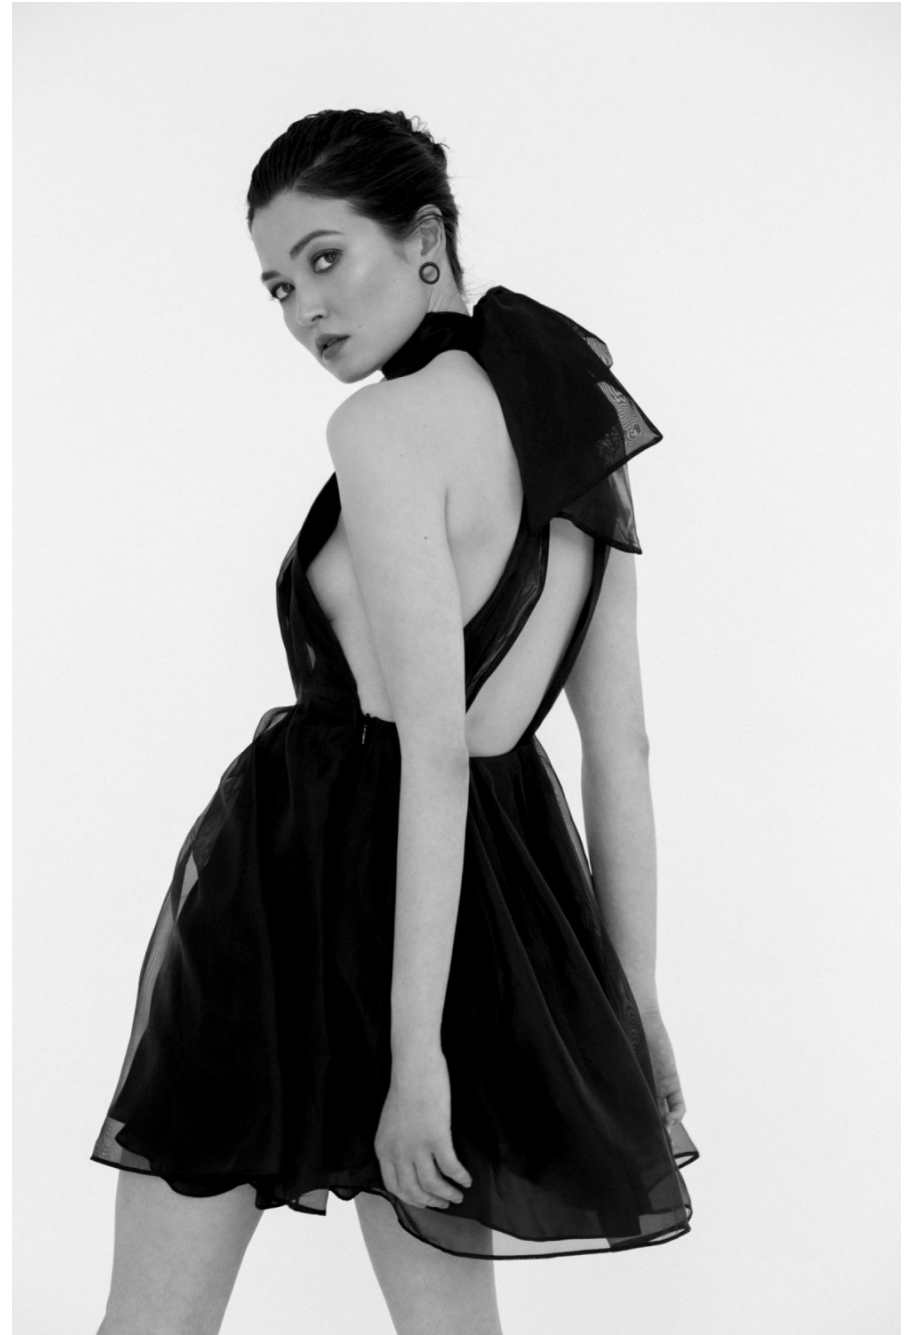

body
— LONDON —

0203 376 8696 | contact@bodylondon.com
Lyric House, Hammersmith Road, London, W14 0QL