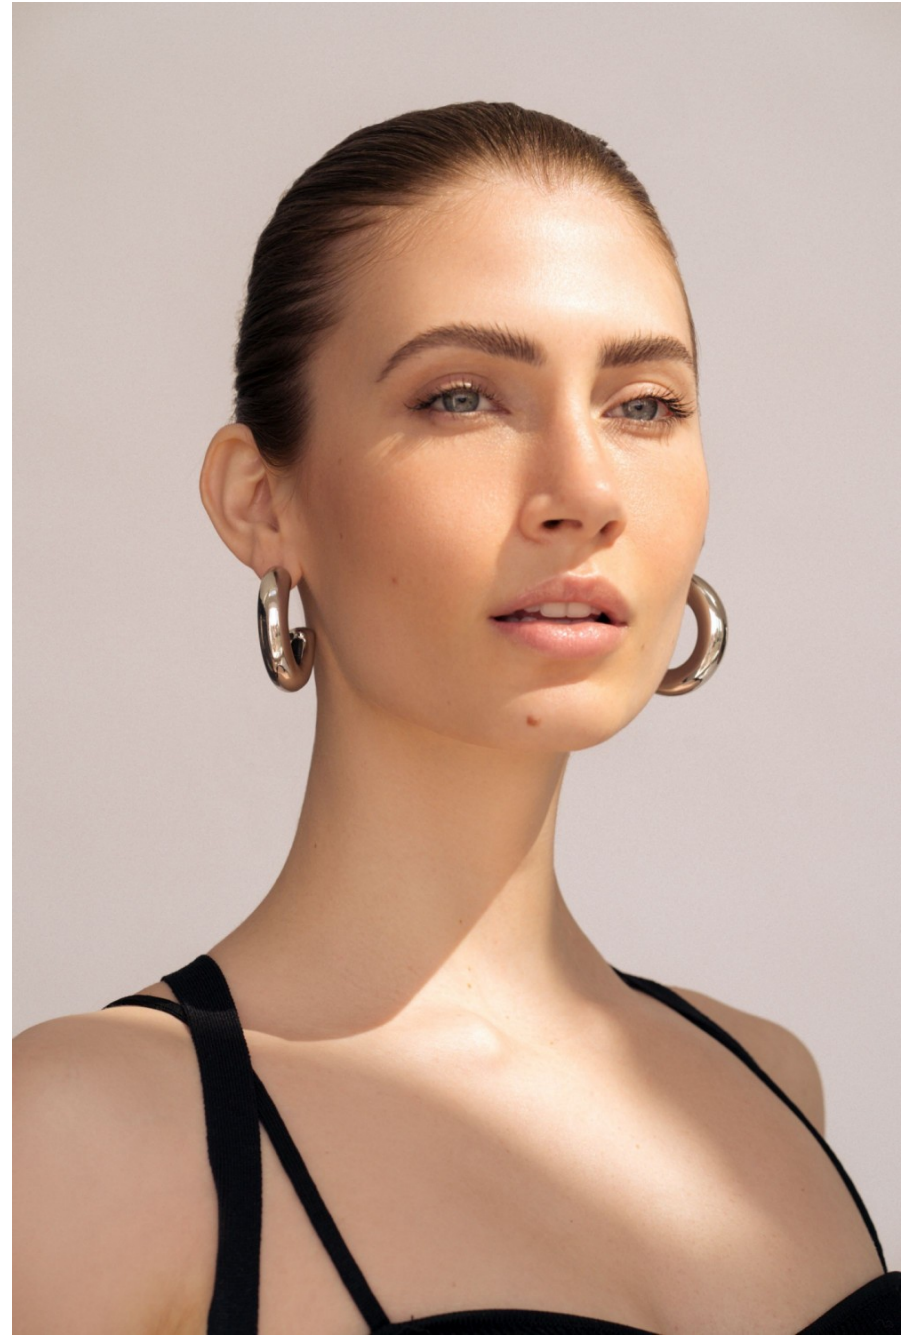

body
— LONDON —

0203 376 8696 | contact@bodylondon.com
Lyric House, Hammersmith Road, London, W14 0QL