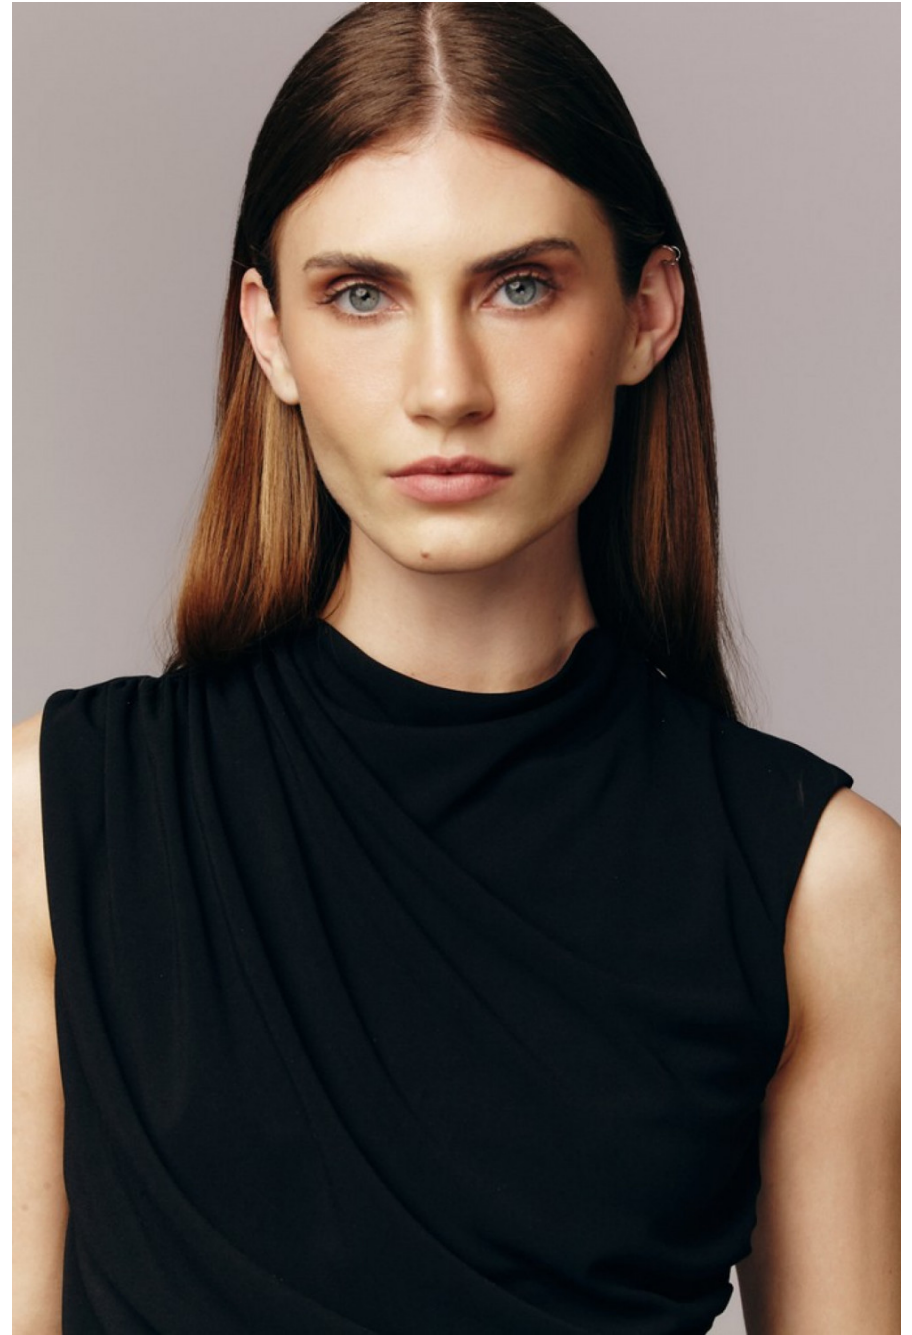

body
— LONDON —

0203 376 8696 | contact@bodylondon.com
Lyric House, Hammersmith Road, London, W14 0QL