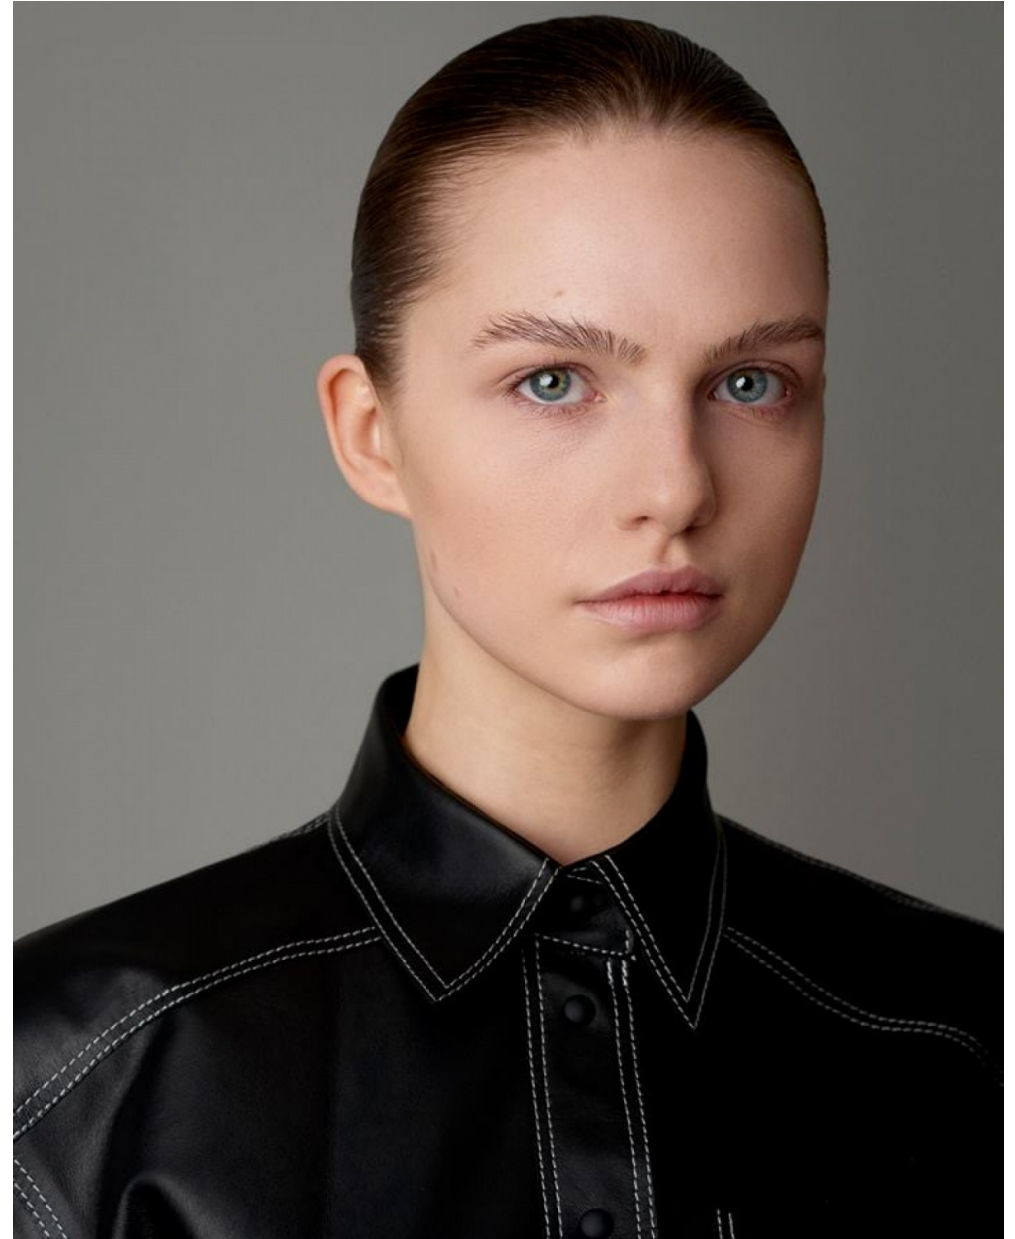

Emilija Sniezkaite

HEIGHT

180cm / 5ft 11"

CHEST

88cm / 34.5"

WAIST

66cm / 26"

HIP

94cm / 37"

DRESS

8 / 36

SHOE

7 / 40

EYES

Blue

HAIR

Brown

CUP

B