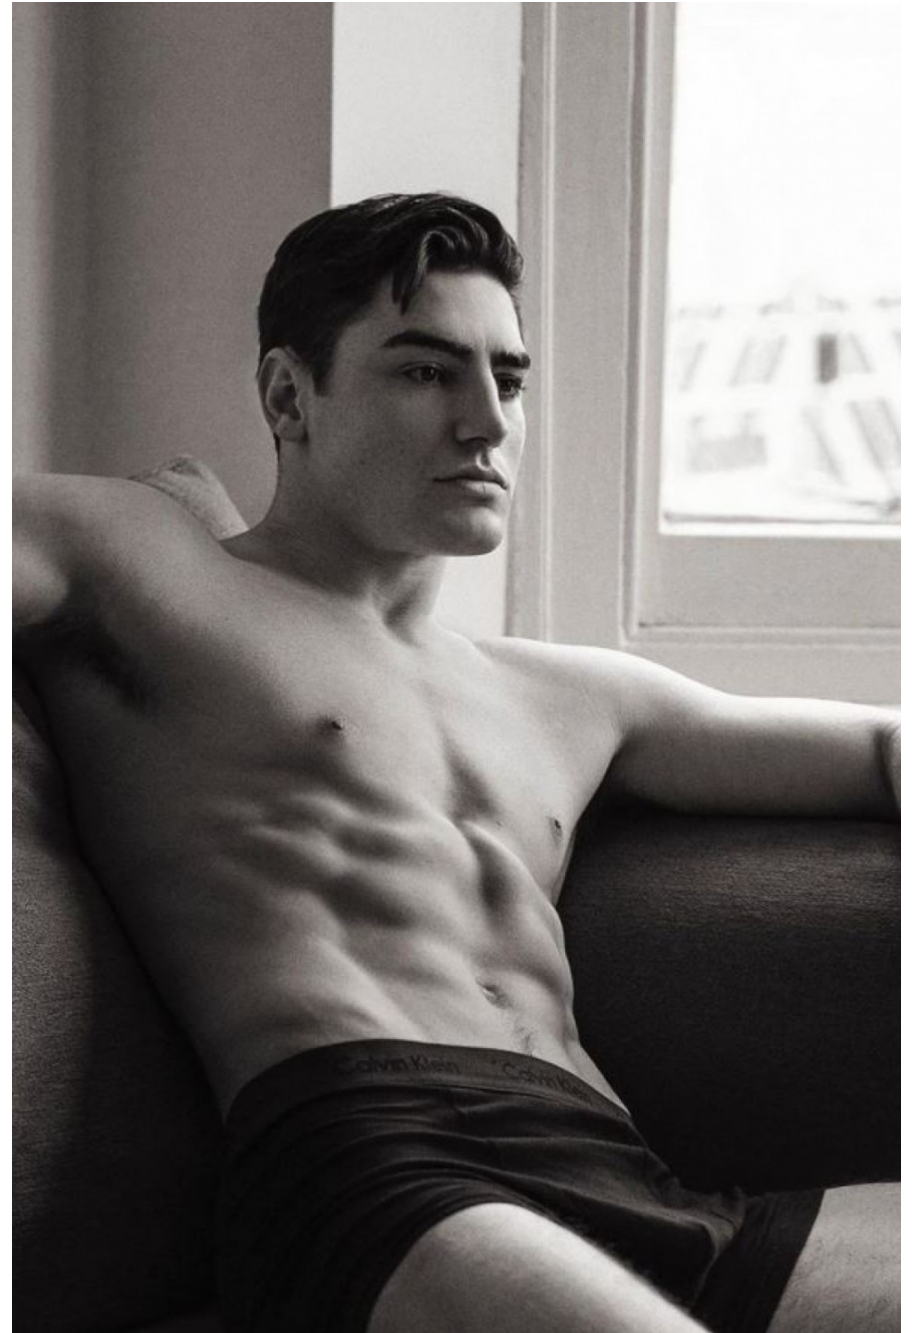

body
— LONDON —

0203 376 8696 | contact@bodylondon.com
Lyric House, Hammersmith Road, London, W14 0QL