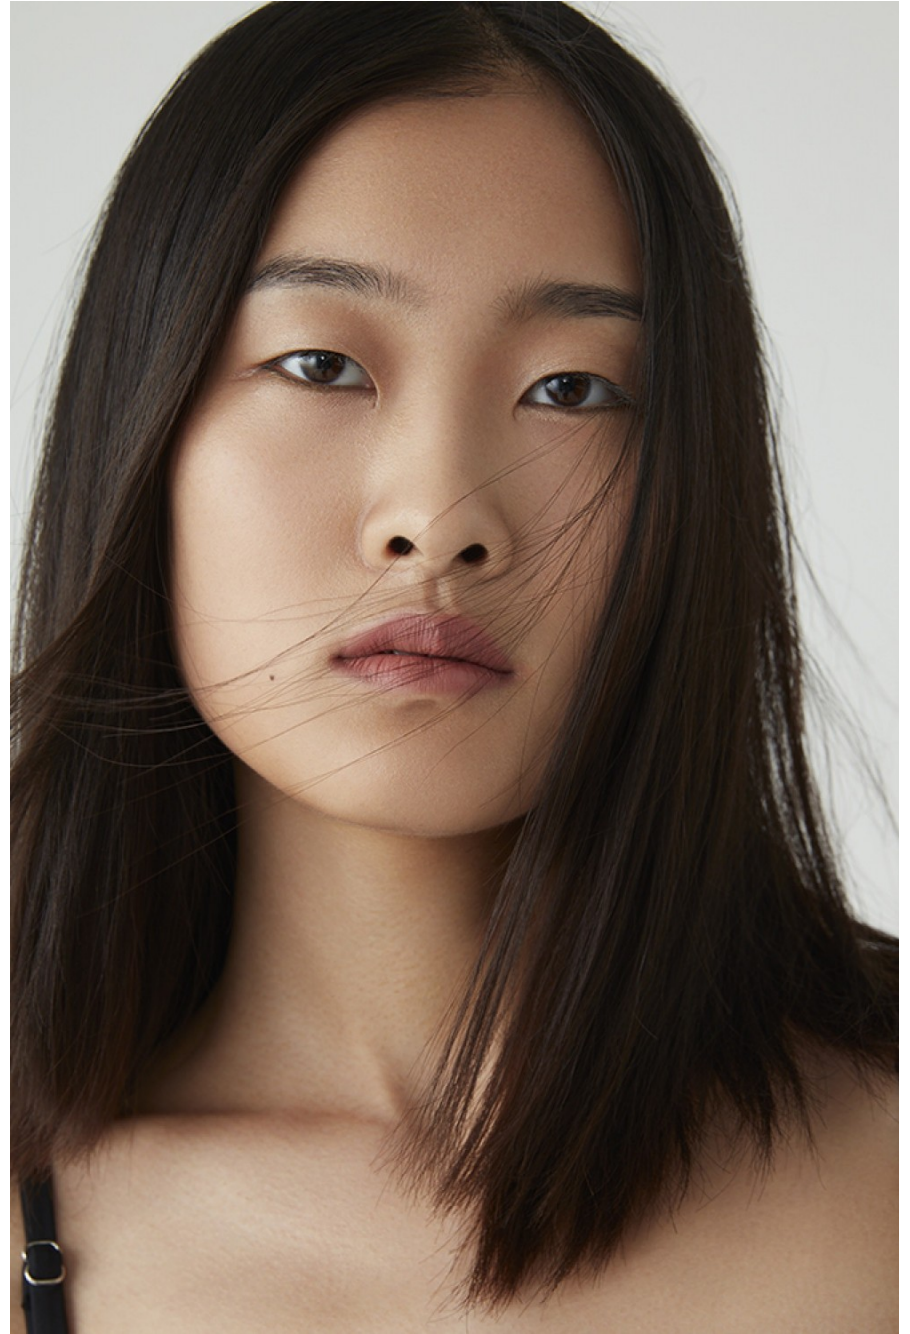

body
— LONDON —

0203 376 8696 | contact@bodylondon.com
Lyric House, Hammersmith Road, London, W14 0QL