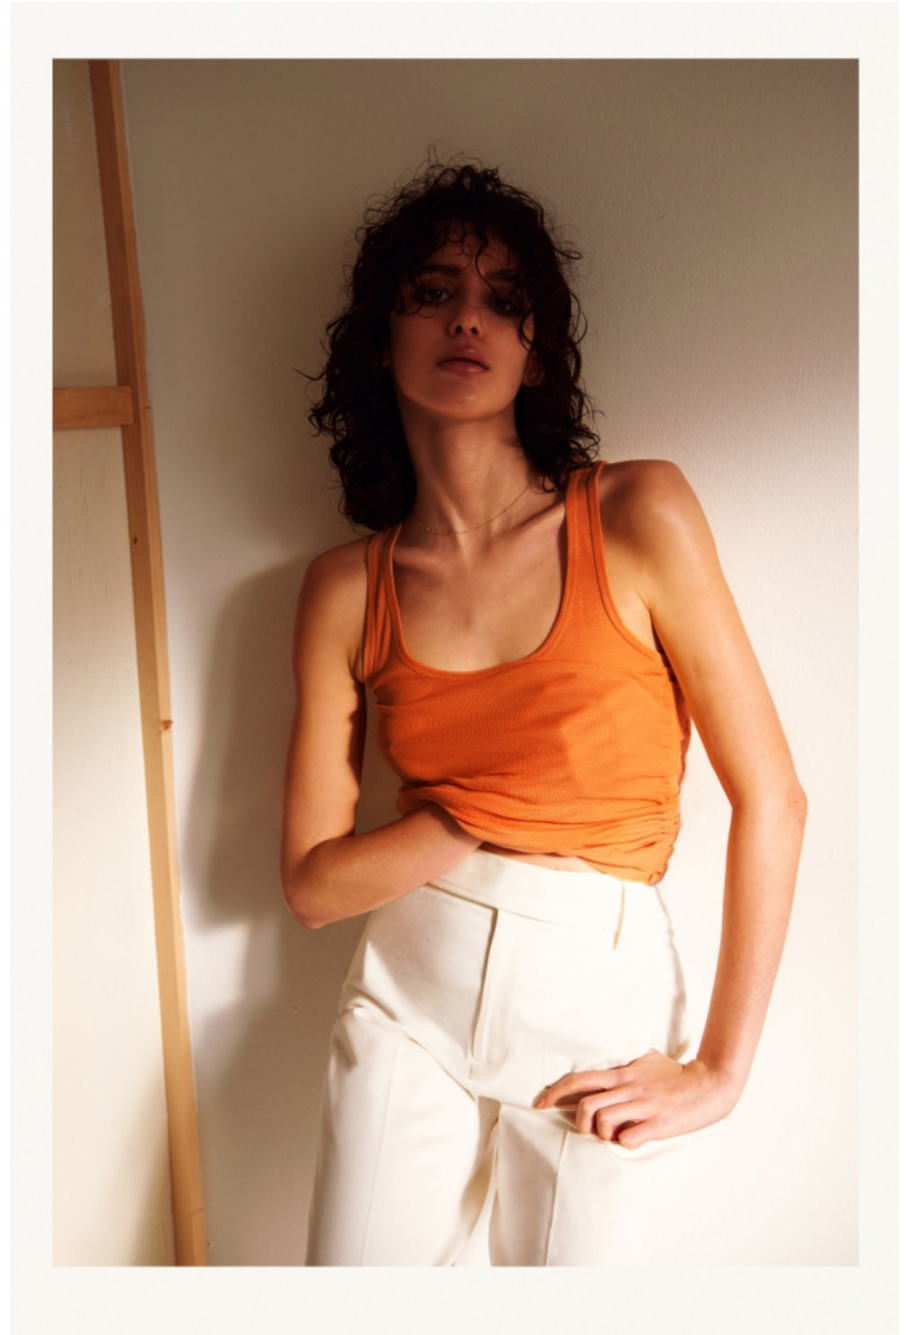

body
— LONDON —

0203 376 8696 | contact@bodylondon.com
Lyric House, Hammersmith Road, London, W14 0QL