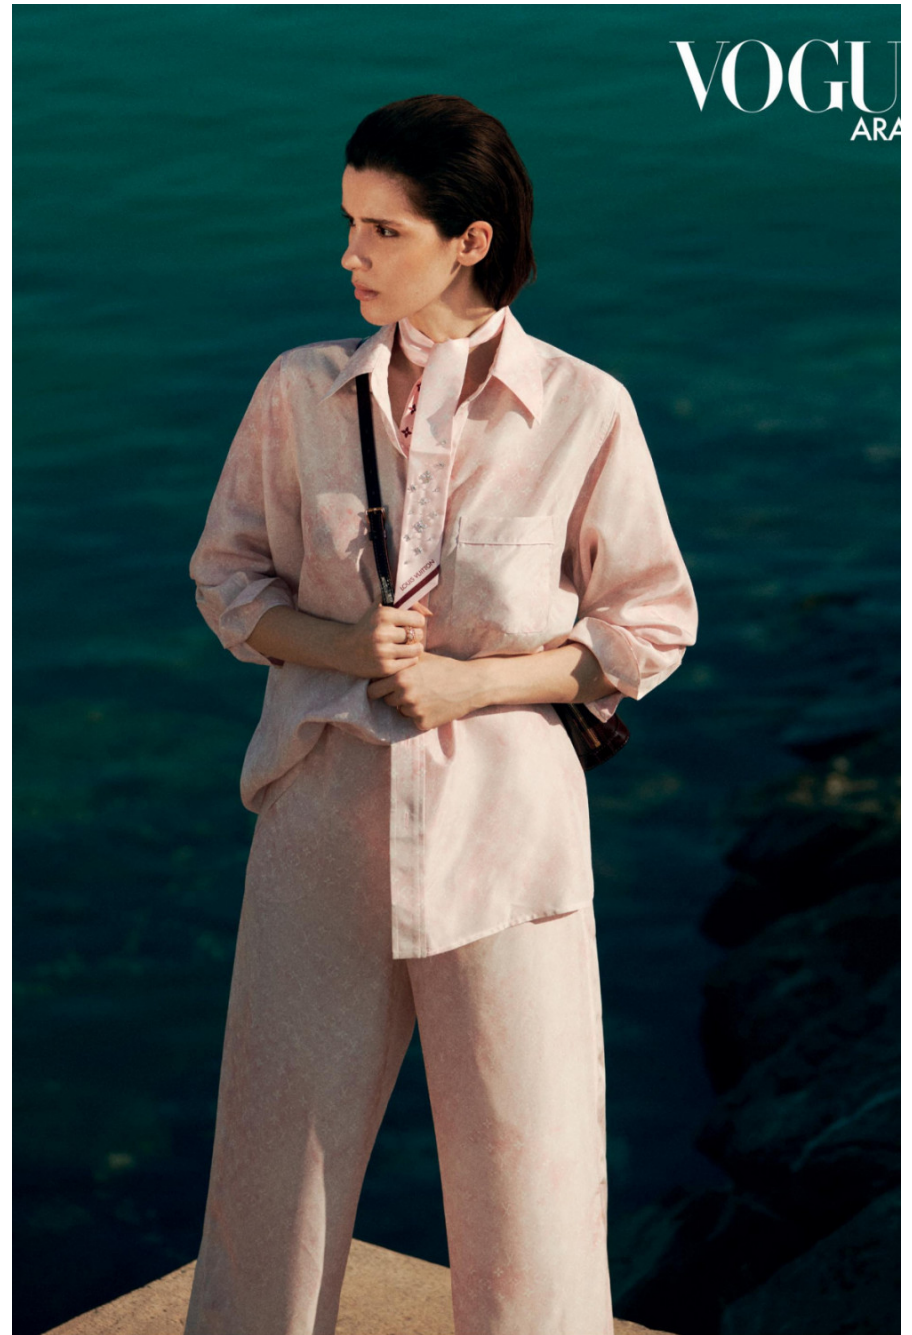

body
— LONDON —

0203 376 8696 | contact@bodylondon.com
Lyric House, Hammersmith Road, London, W14 0QL