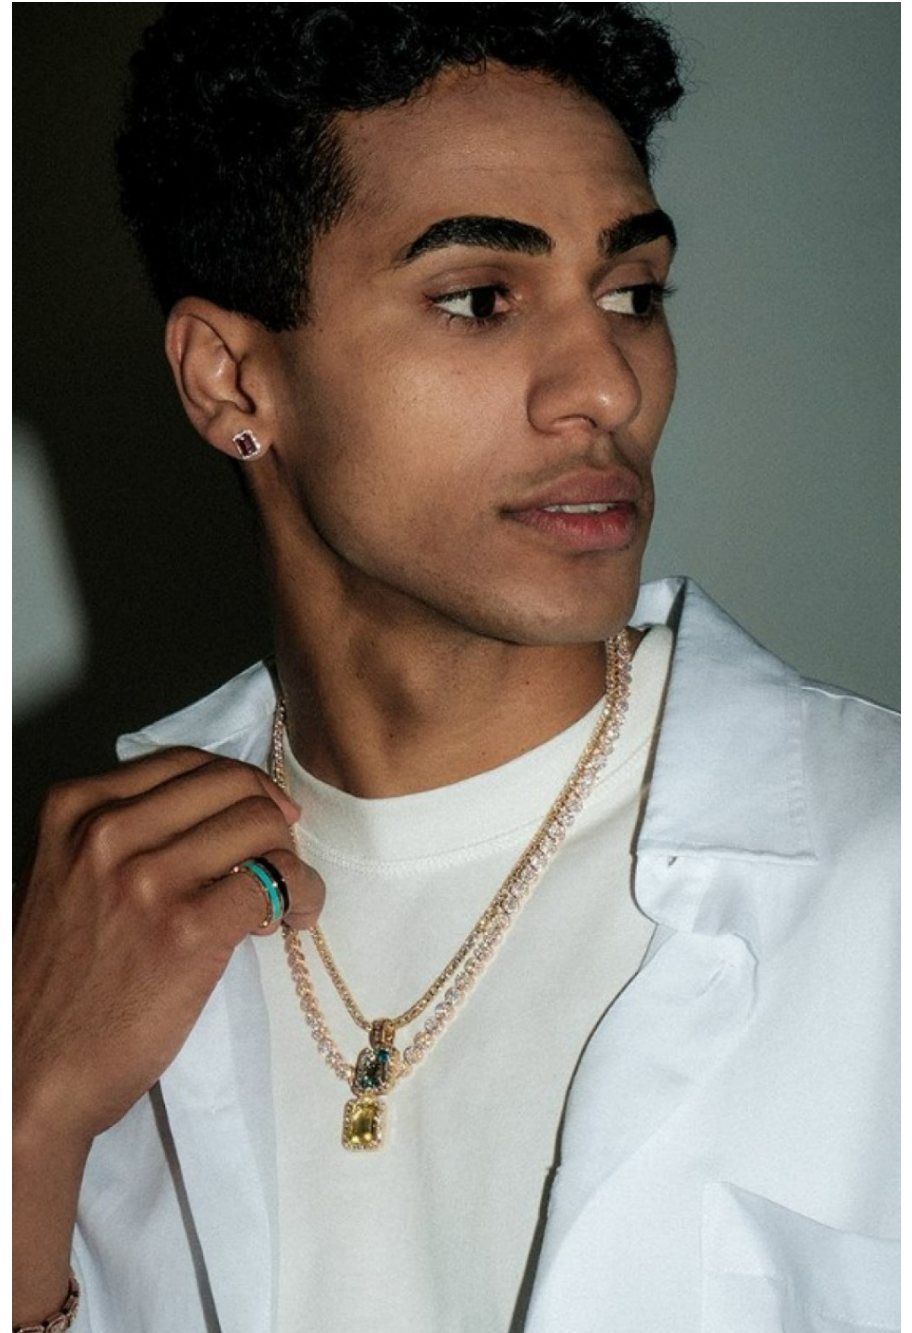

body
— LONDON —

0203 376 8696 | contact@bodylondon.com
Lyric House, Hammersmith Road, London, W14 0QL