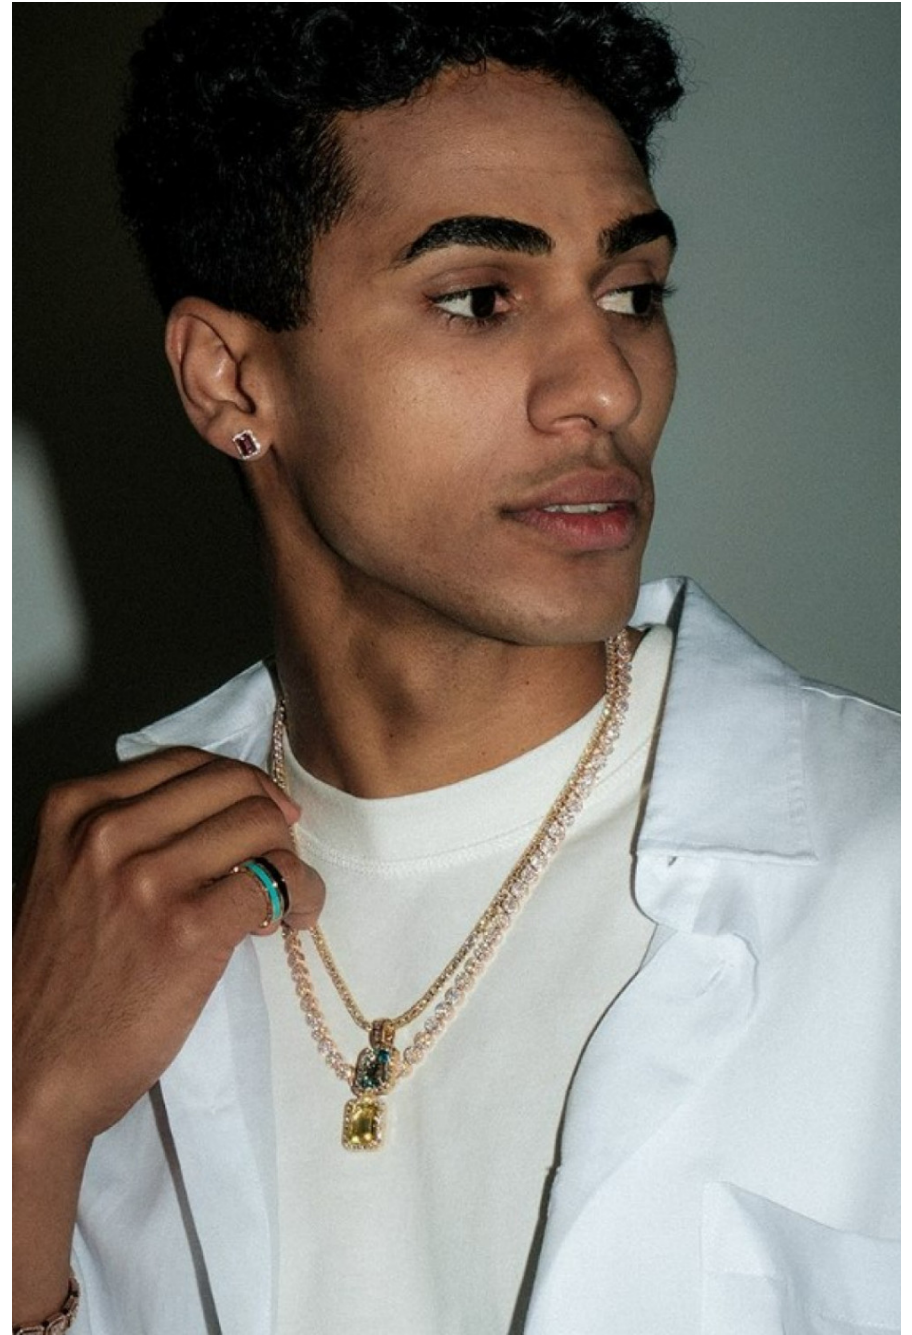

body
— LONDON —

0203 376 8696 | contact@bodylondon.com
Lyric House, Hammersmith Road, London, W14 0QL