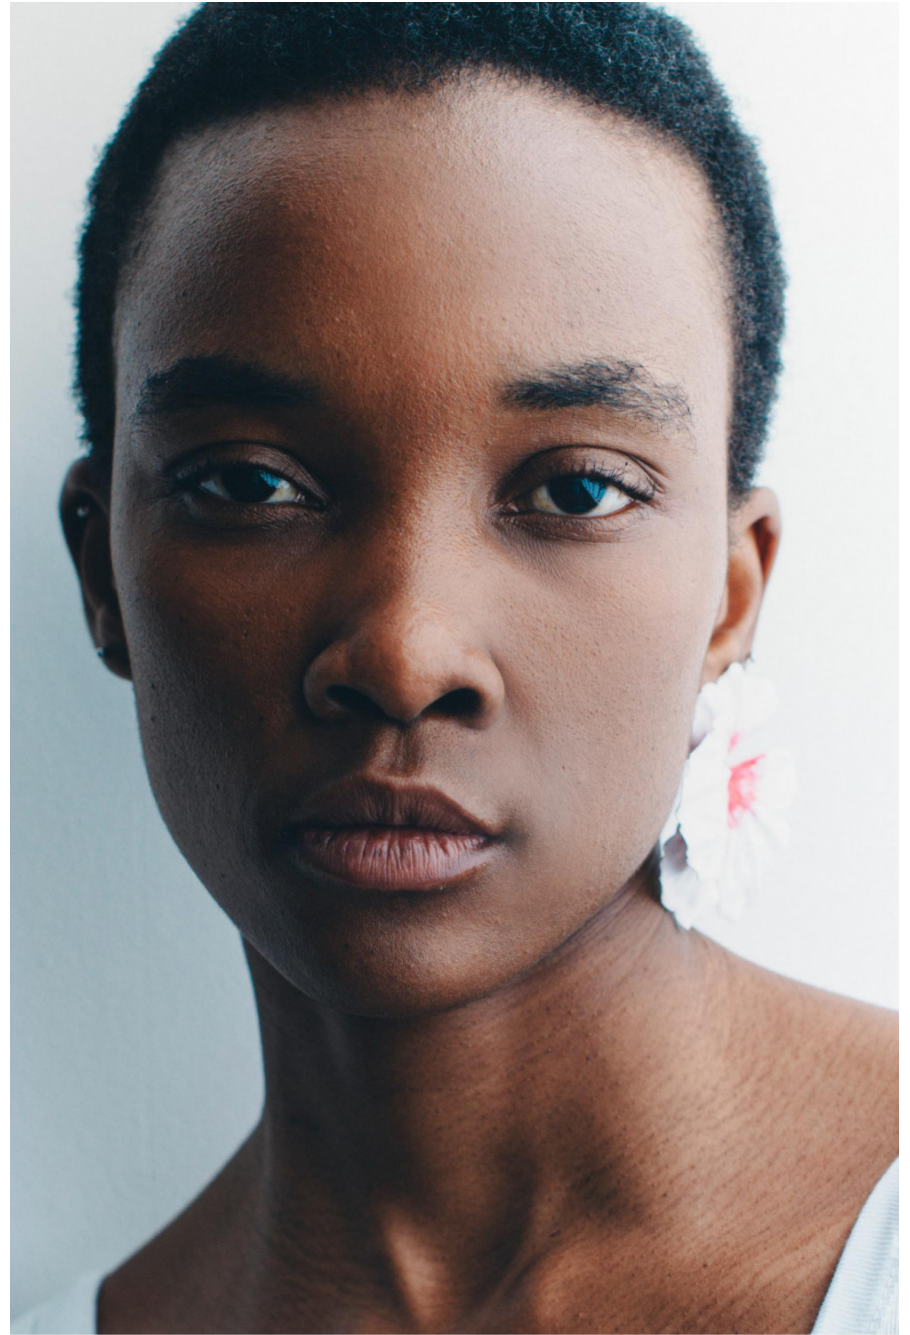

Yolanda Dikobe

height 178 cm / 5ft 10"
chest 79 cm / 31"
waist 61 cm / 24"
hip 93 cm / 36.5"
dress 8 / 36
shoe 6 / 39
eyes Brown
hair Black

body
— LONDON —

0203 376 8696 | contact@bodylondon.com
Lyric House, Hammersmith Road, London, W14 0QL