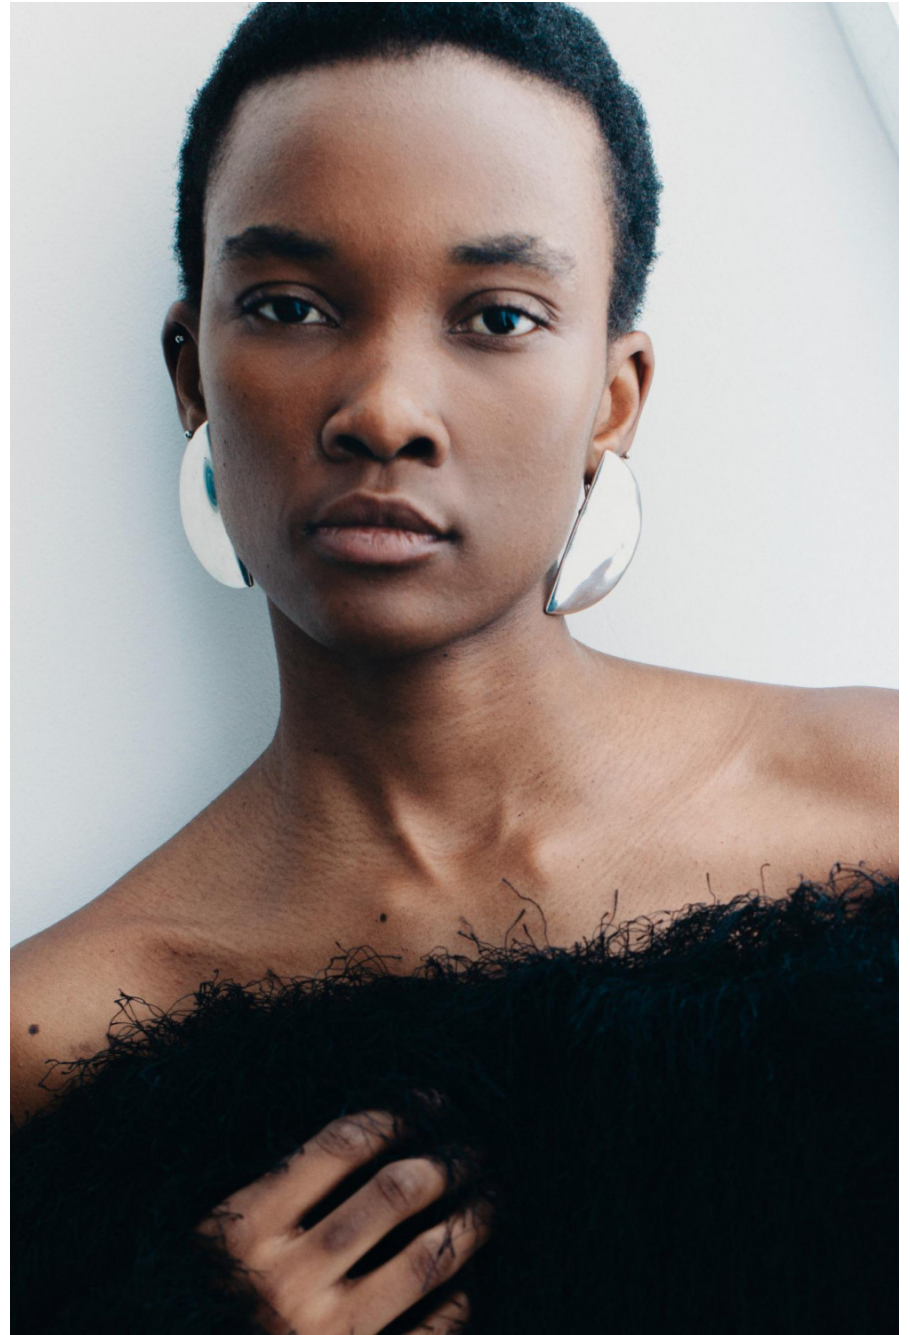

body
— LONDON —

0203 376 8696 | contact@bodylondon.com
Lyric House, Hammersmith Road, London, W14 0QL