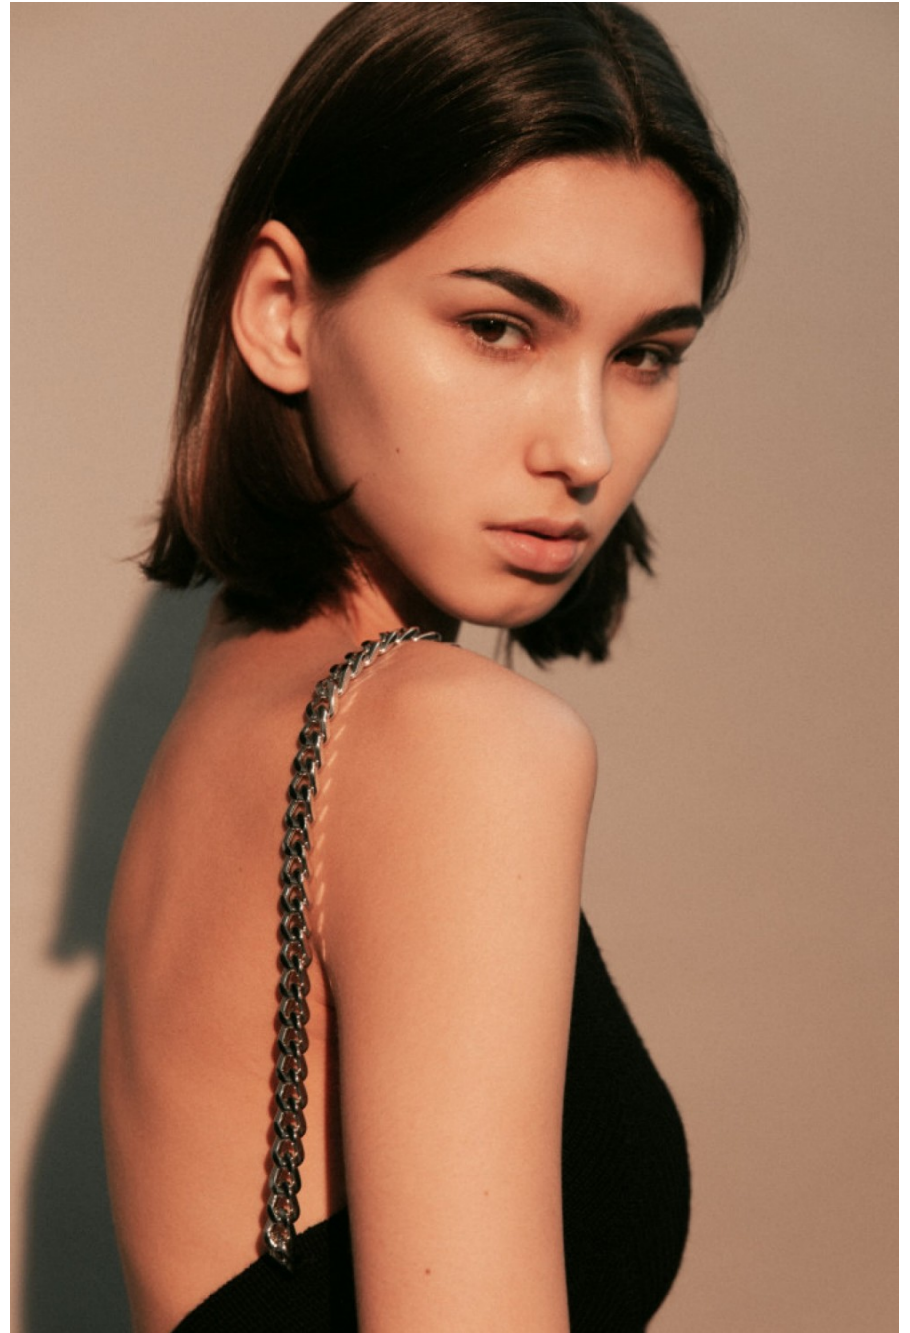

body
— LONDON —

0203 376 8696 | contact@bodylondon.com
Lyric House, Hammersmith Road, London, W14 0QL