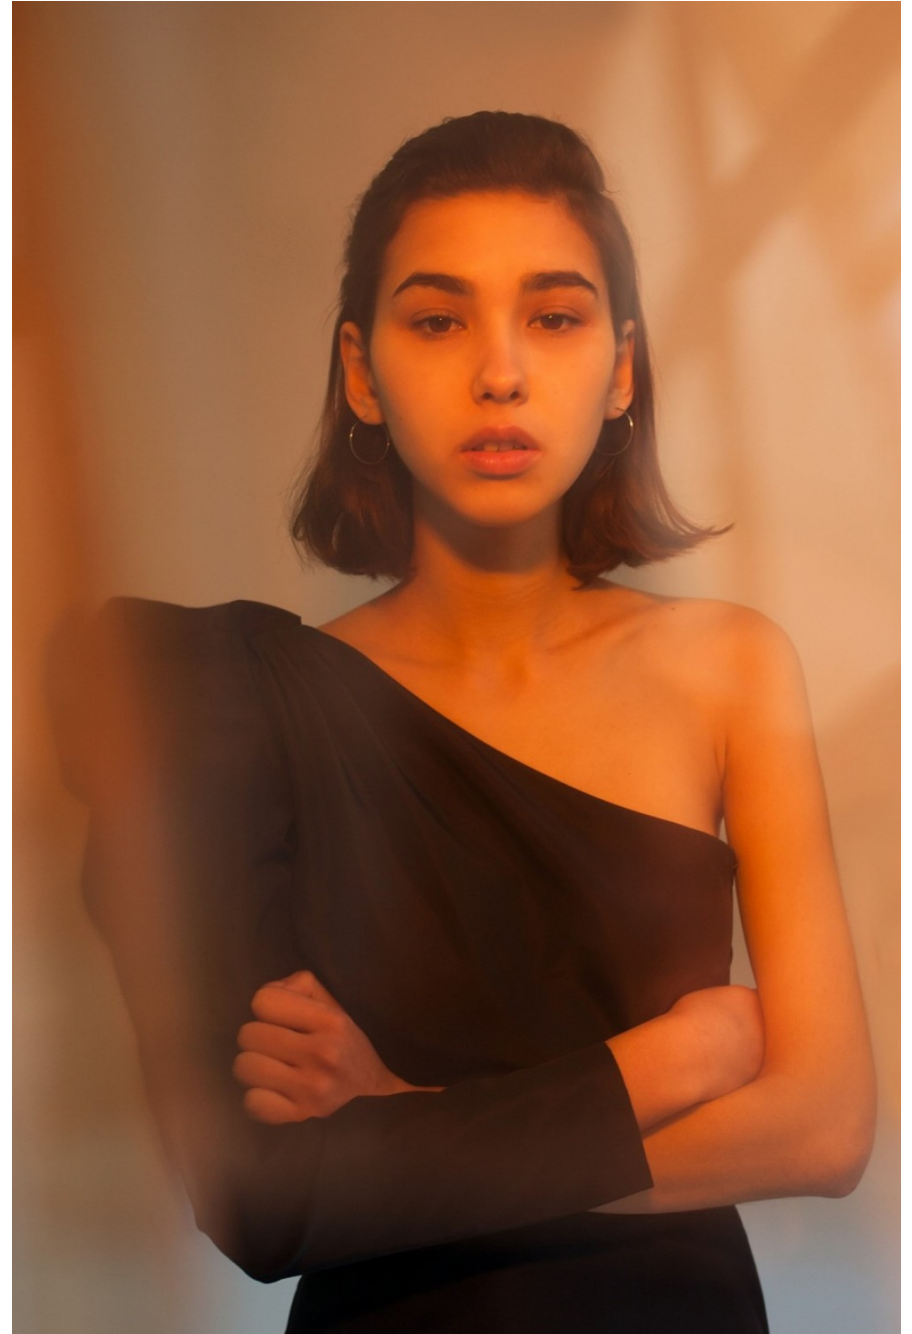

body
— LONDON —

0203 376 8696 | contact@bodylondon.com
Lyric House, Hammersmith Road, London, W14 0QL