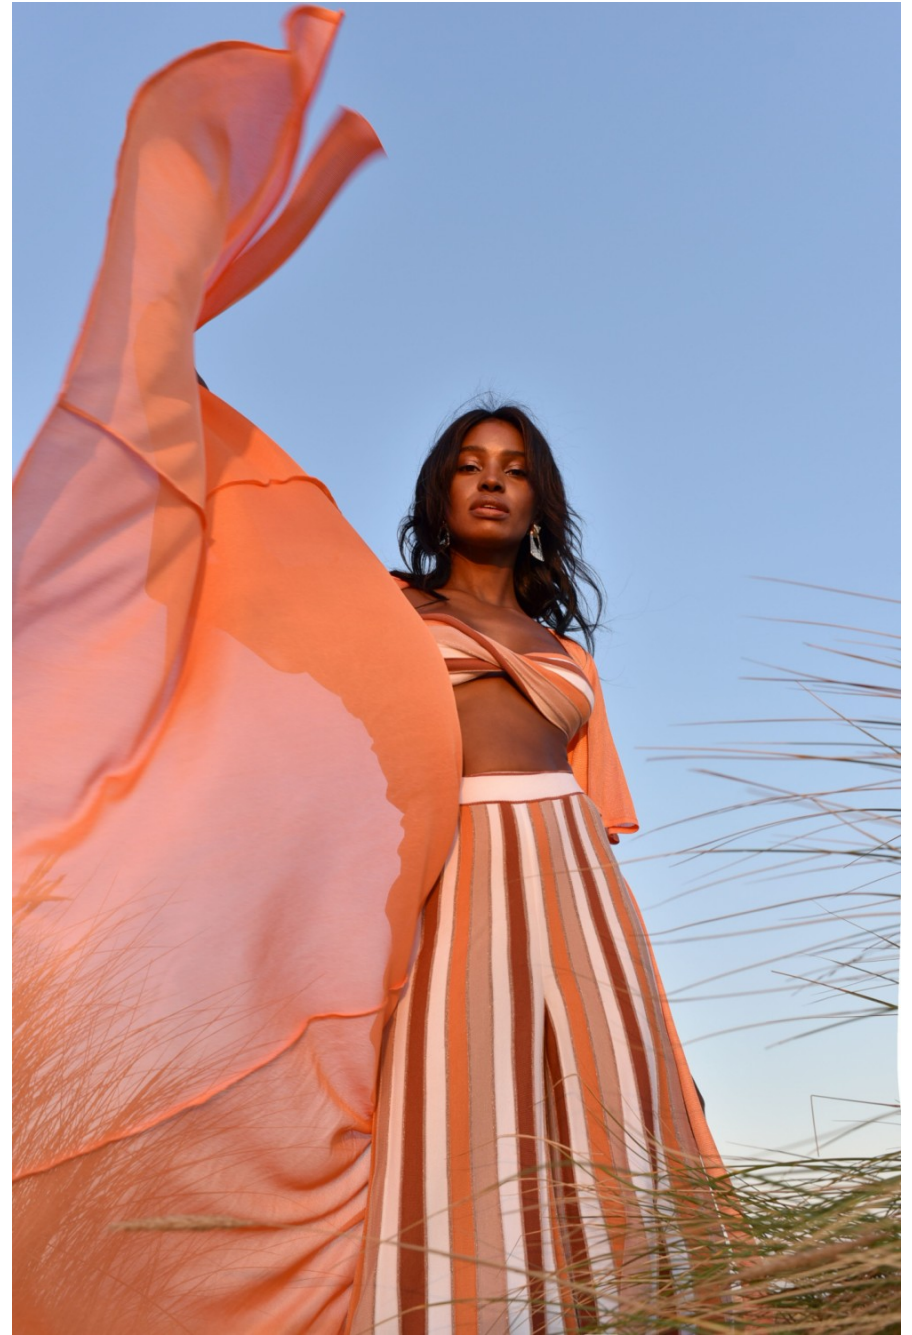

body
— LONDON —

0203 376 8696 | contact@bodylondon.com
Lyric House, Hammersmith Road, London, W14 0QL