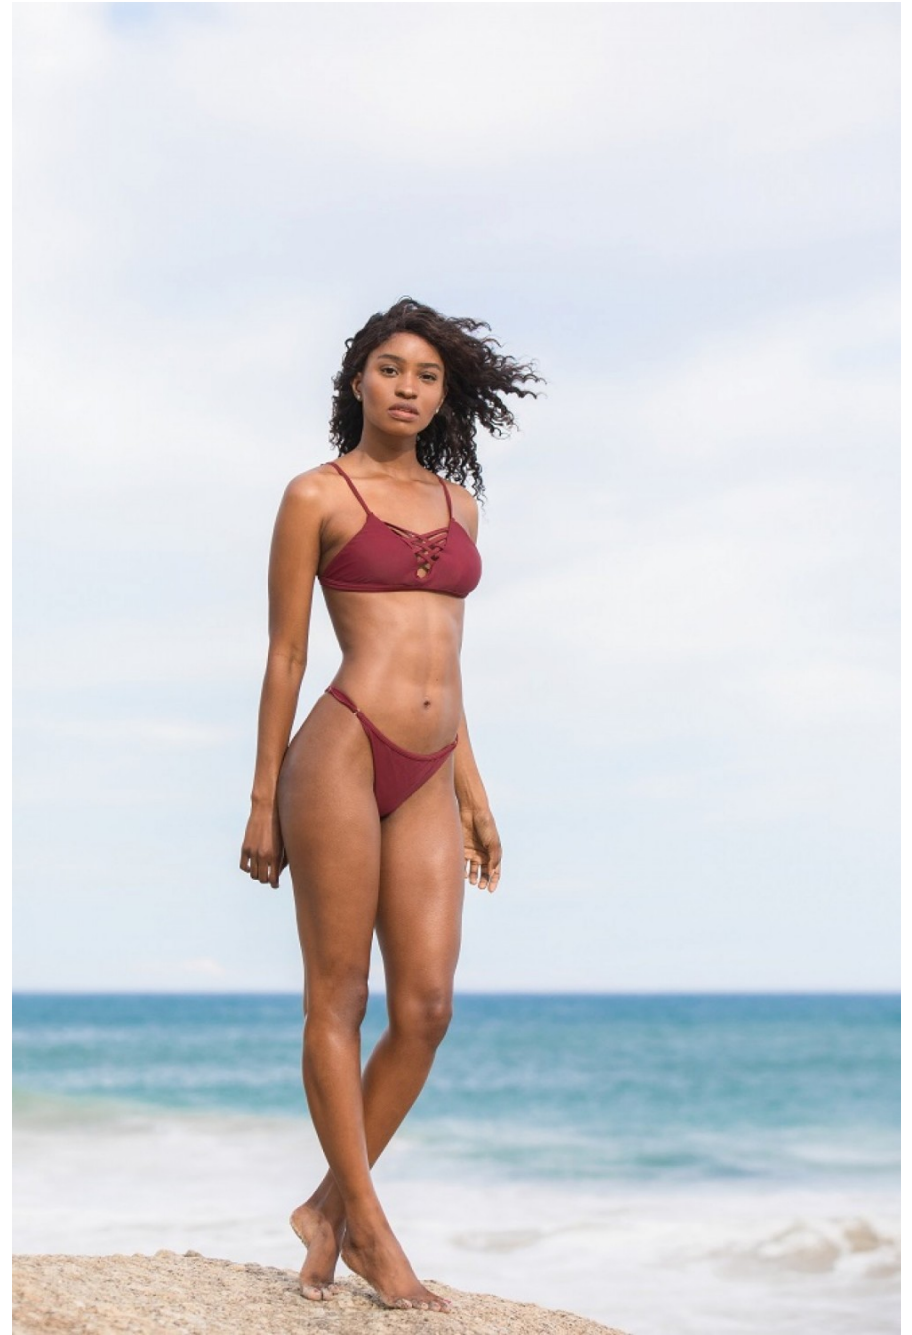

body
— LONDON —

0203 376 8696 | contact@bodylondon.com
Lyric House, Hammersmith Road, London, W14 0QL