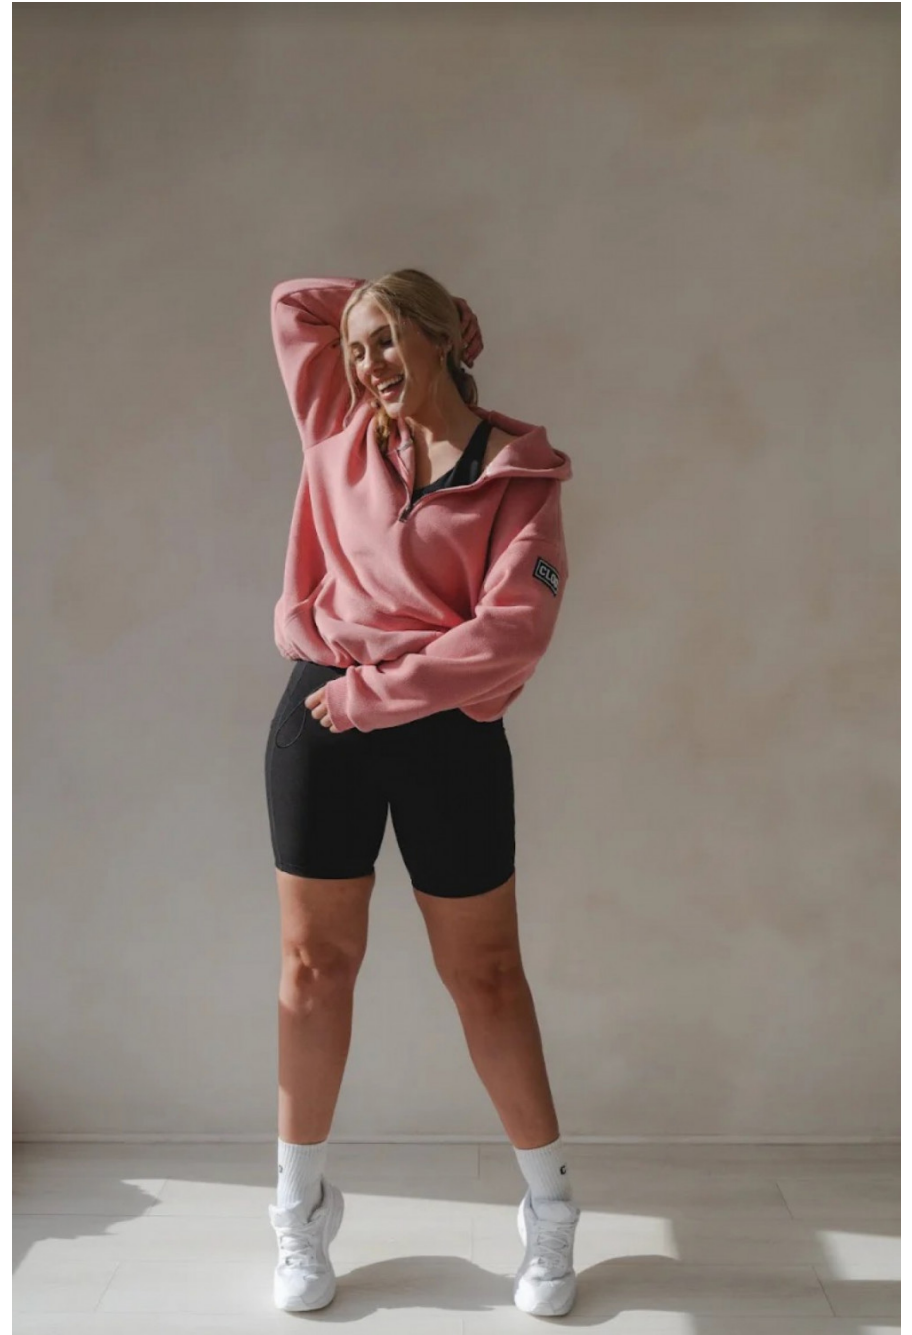

body
— LONDON —

0203 376 8696 | contact@bodylondon.com
Lyric House, Hammersmith Road, London, W14 0QL