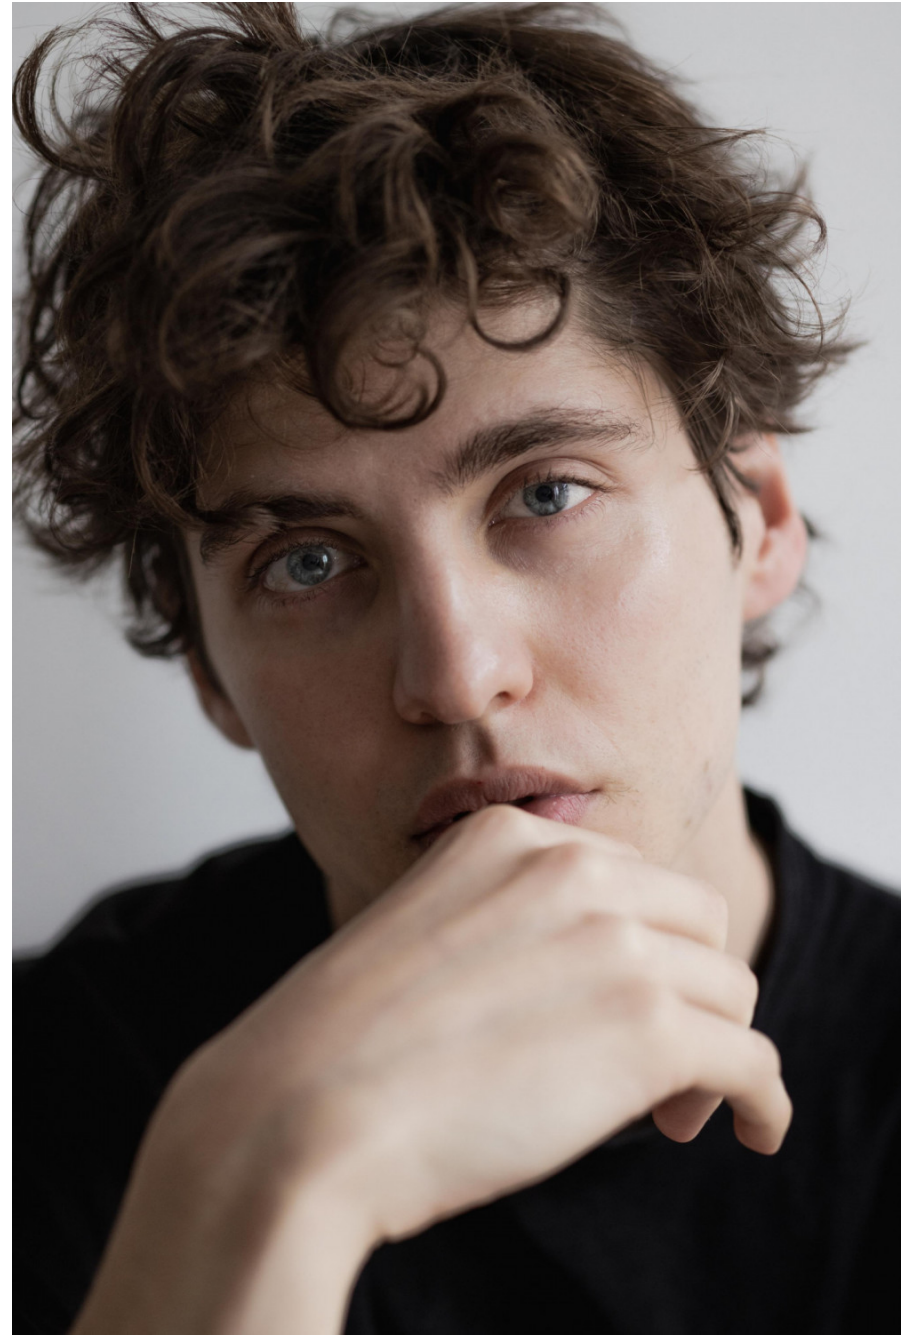

body
— LONDON —

0203 376 8696 | contact@bodylondon.com
Lyric House, Hammersmith Road, London, W14 0QL