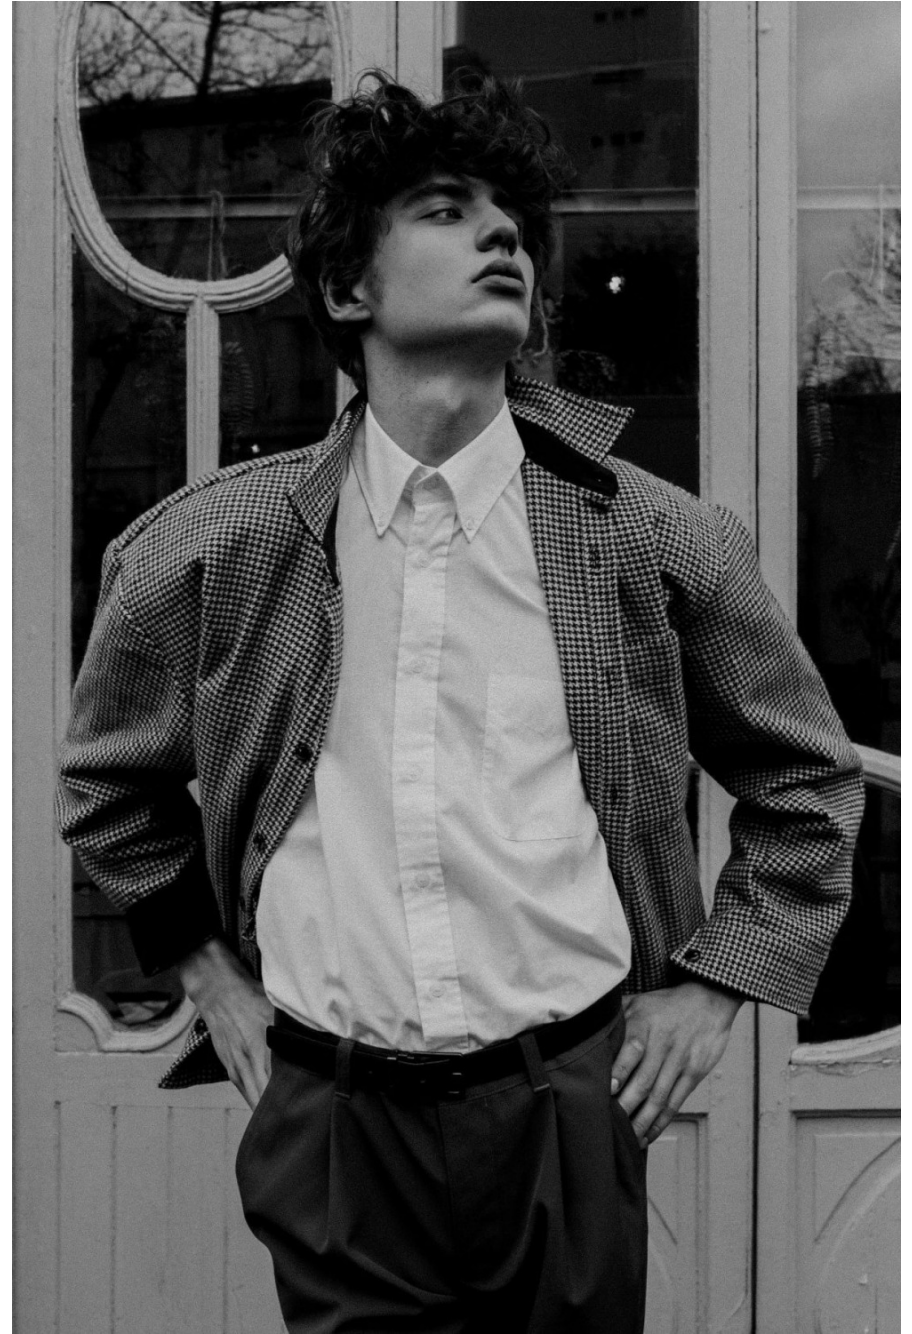

body
— LONDON —

0203 376 8696 | contact@bodylondon.com
Lyric House, Hammersmith Road, London, W14 0QL