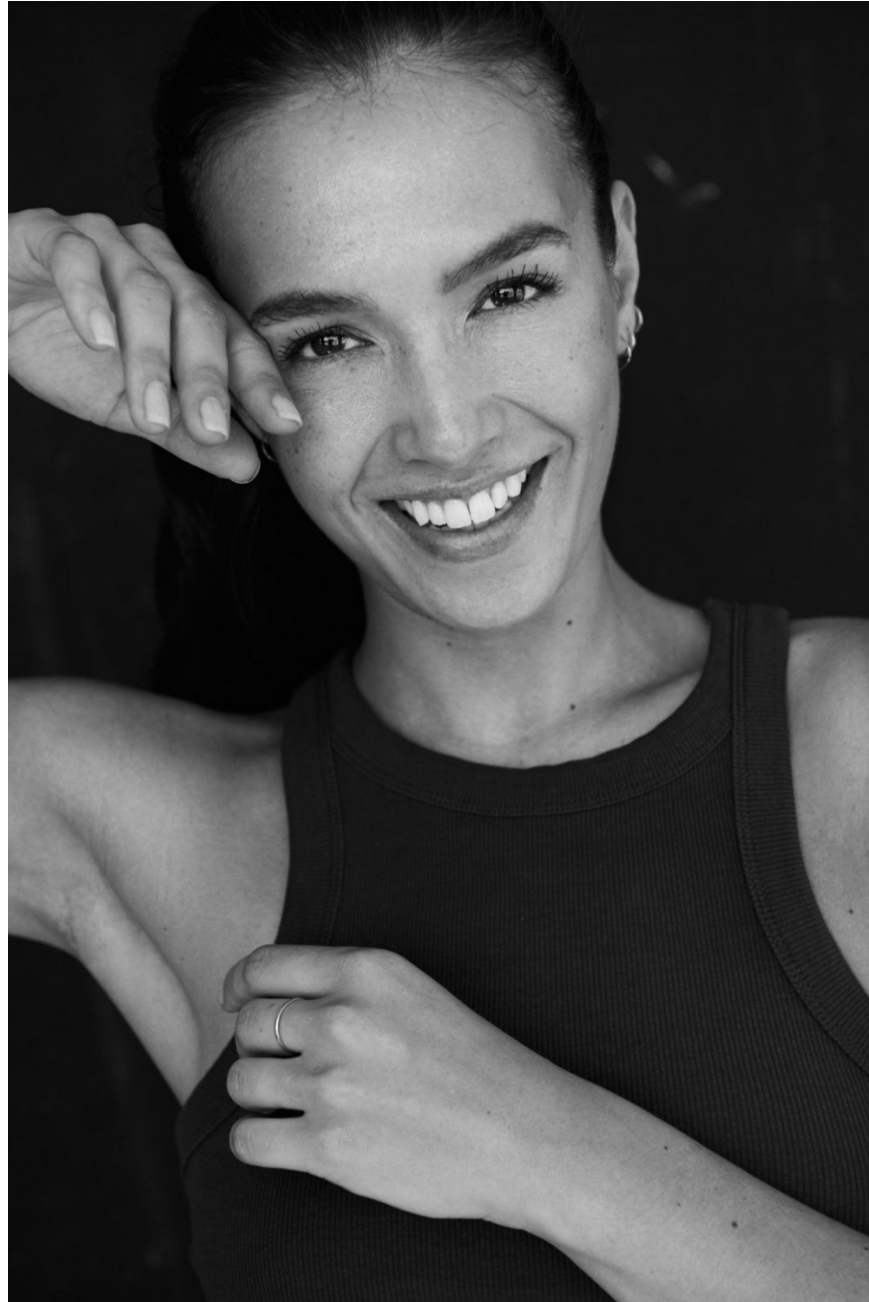

body
— LONDON —

0203 376 8696 | contact@bodylondon.com
Lyric House, Hammersmith Road, London, W14 0QL