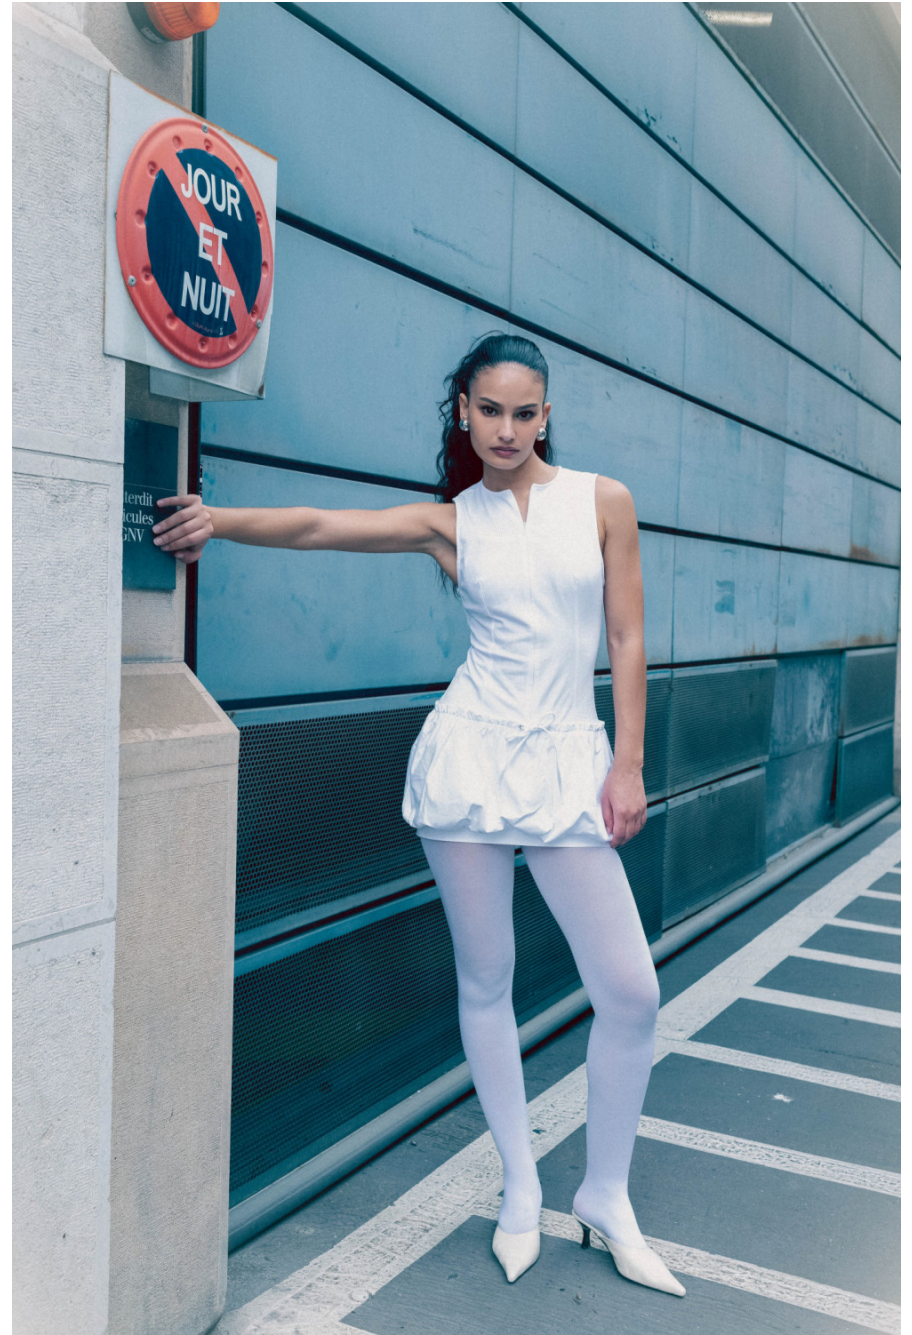

body
— LONDON —

0203 376 8696 | contact@bodylondon.com
Lyric House, Hammersmith Road, London, W14 0QL