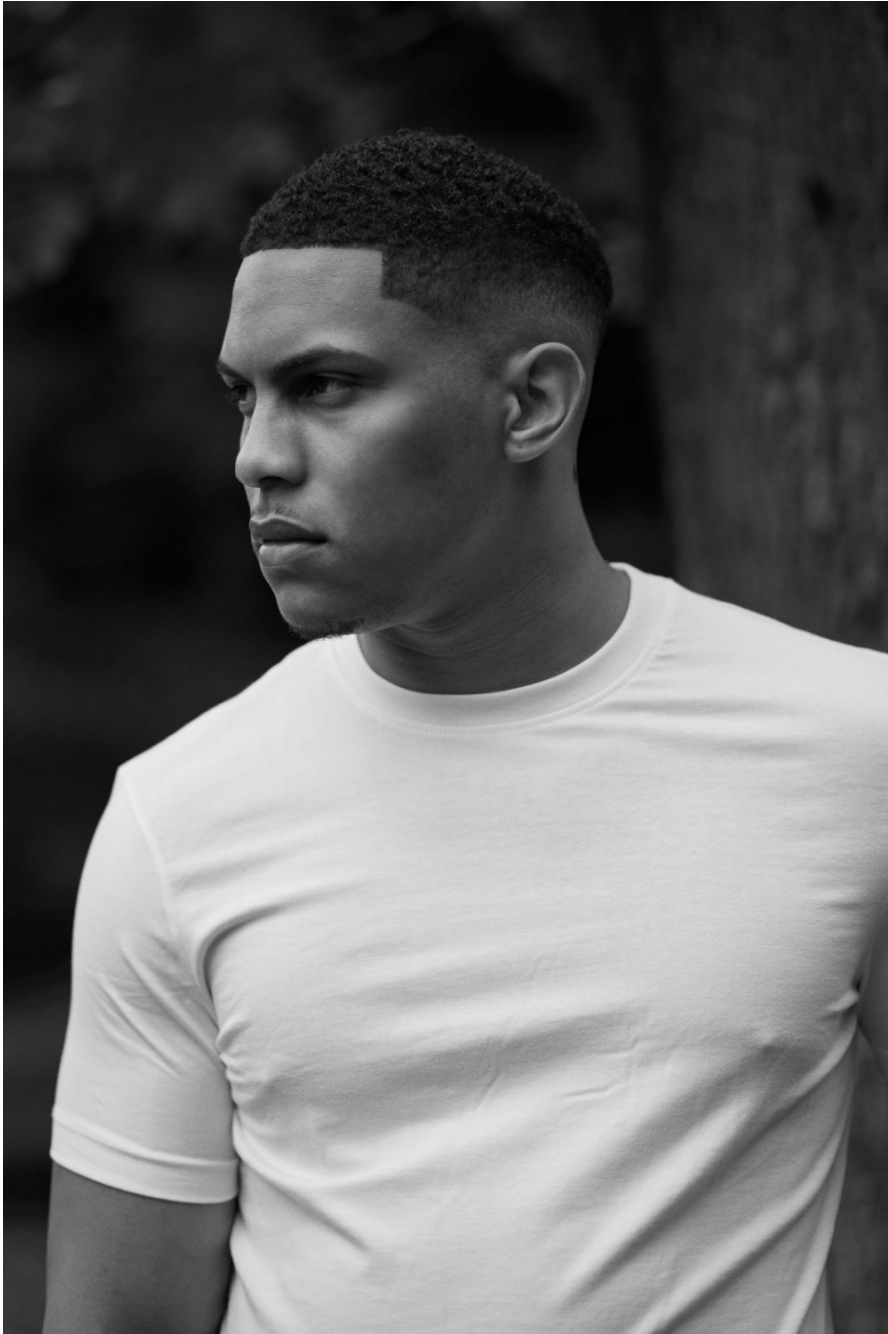

body
— LONDON —

0203 376 8696 | contact@bodylondon.com
Lyric House, Hammersmith Road, London, W14 0QL