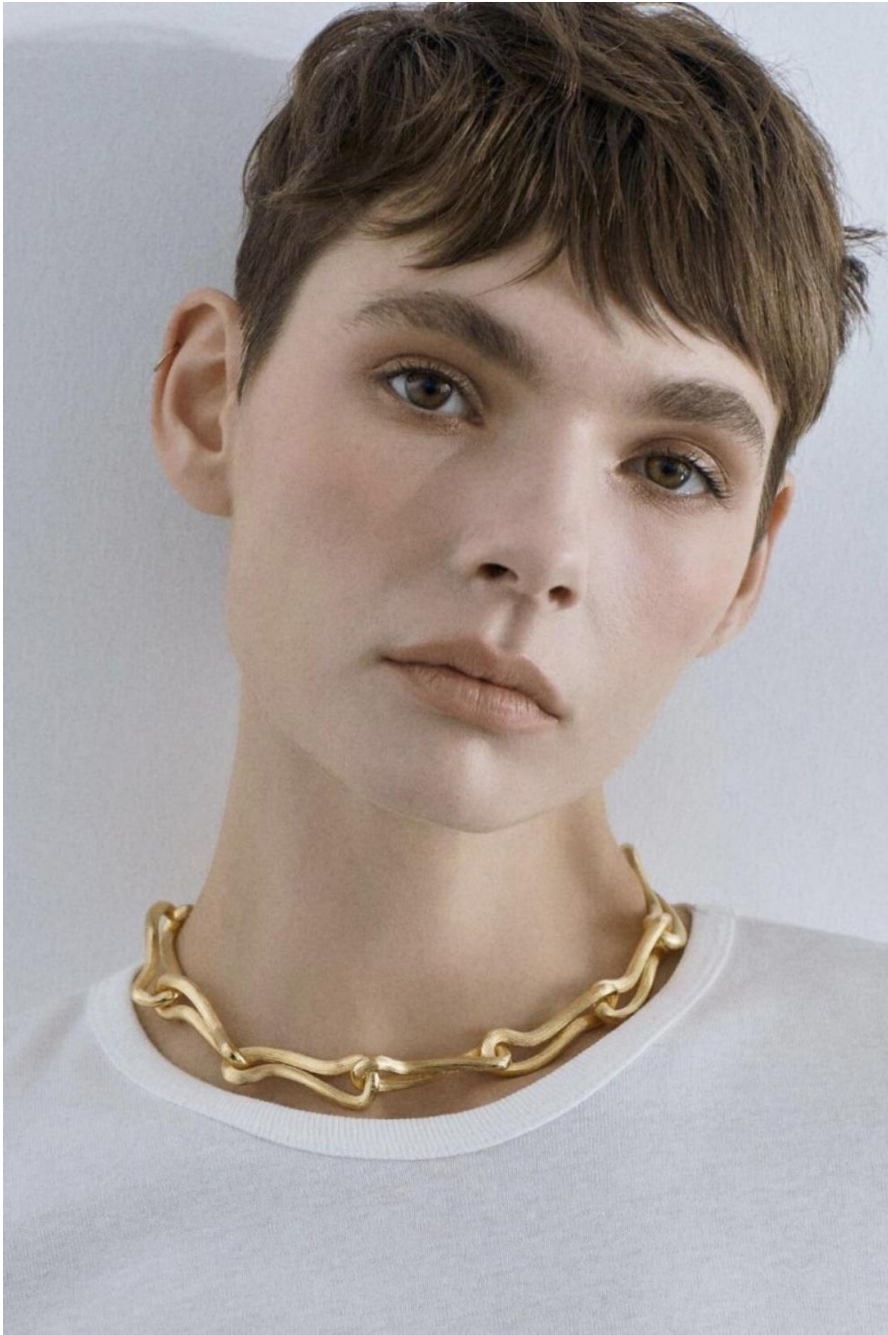

body
— LONDON —

0203 376 8696 | contact@bodylondon.com
Lyric House, Hammersmith Road, London, W14 0QL