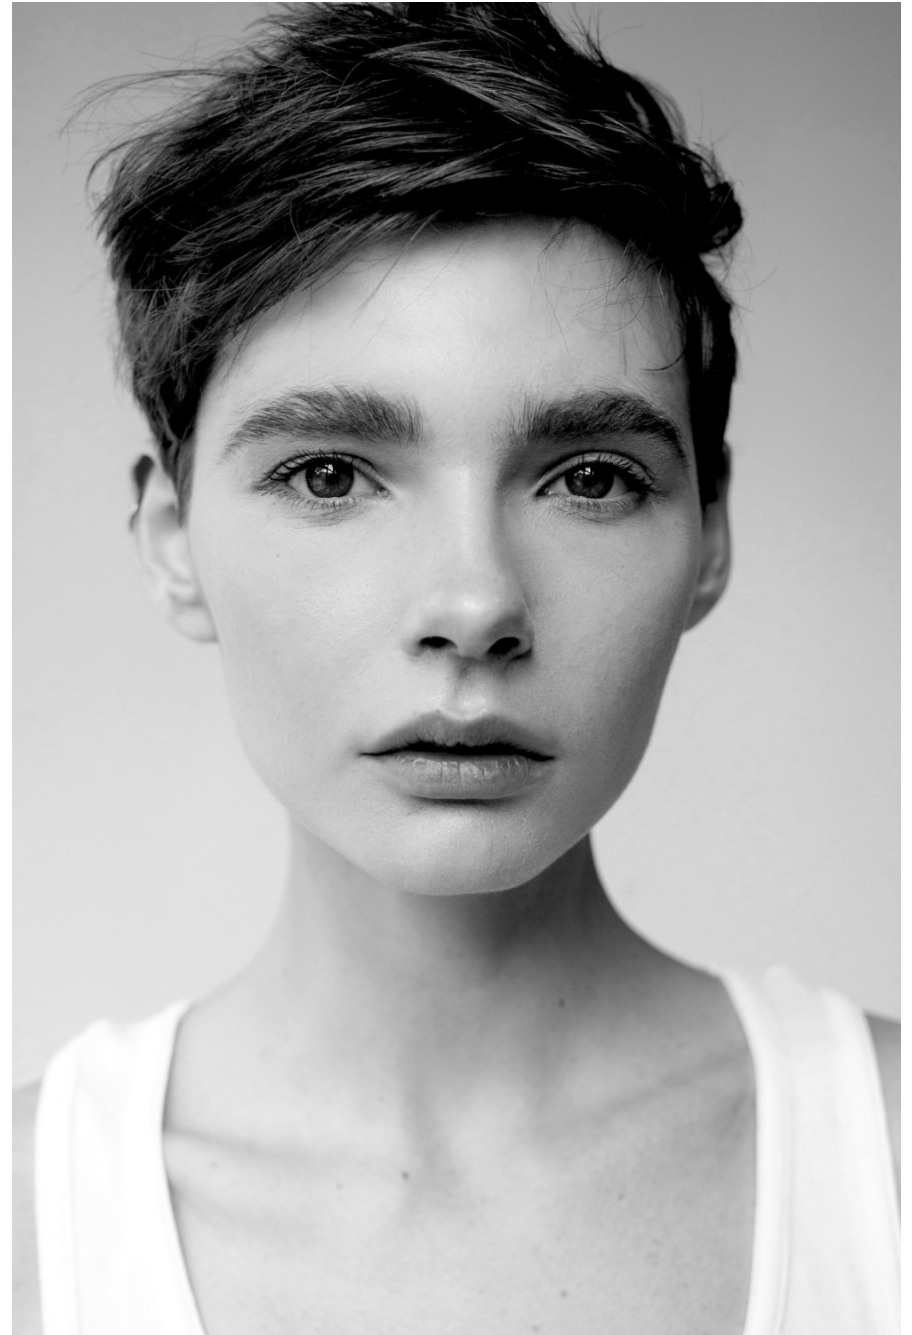

body
— LONDON —

0203 376 8696 | contact@bodylondon.com
Lyric House, Hammersmith Road, London, W14 0QL