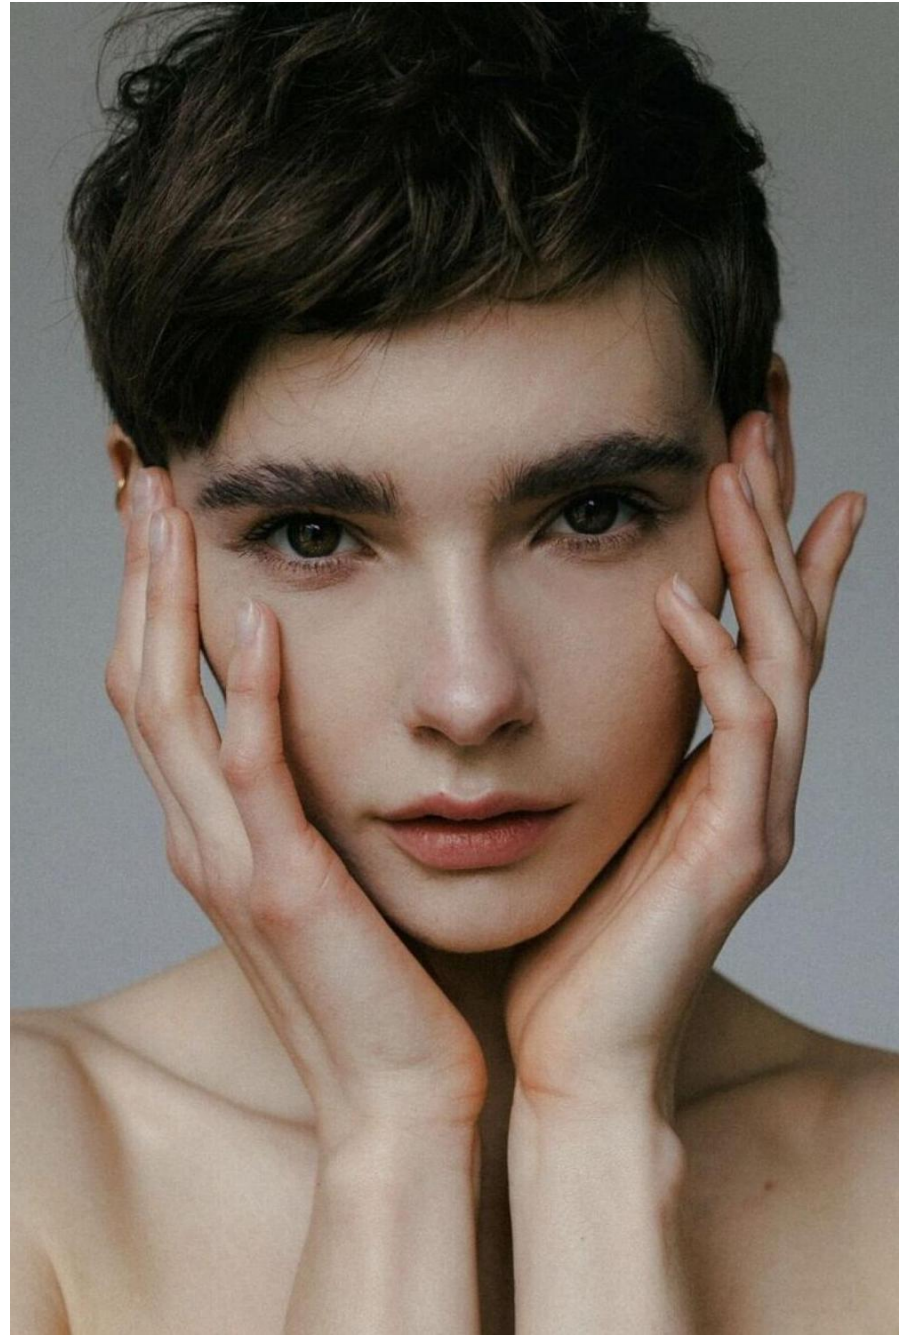

body
— LONDON —

0203 376 8696 | contact@bodylondon.com
Lyric House, Hammersmith Road, London, W14 0QL