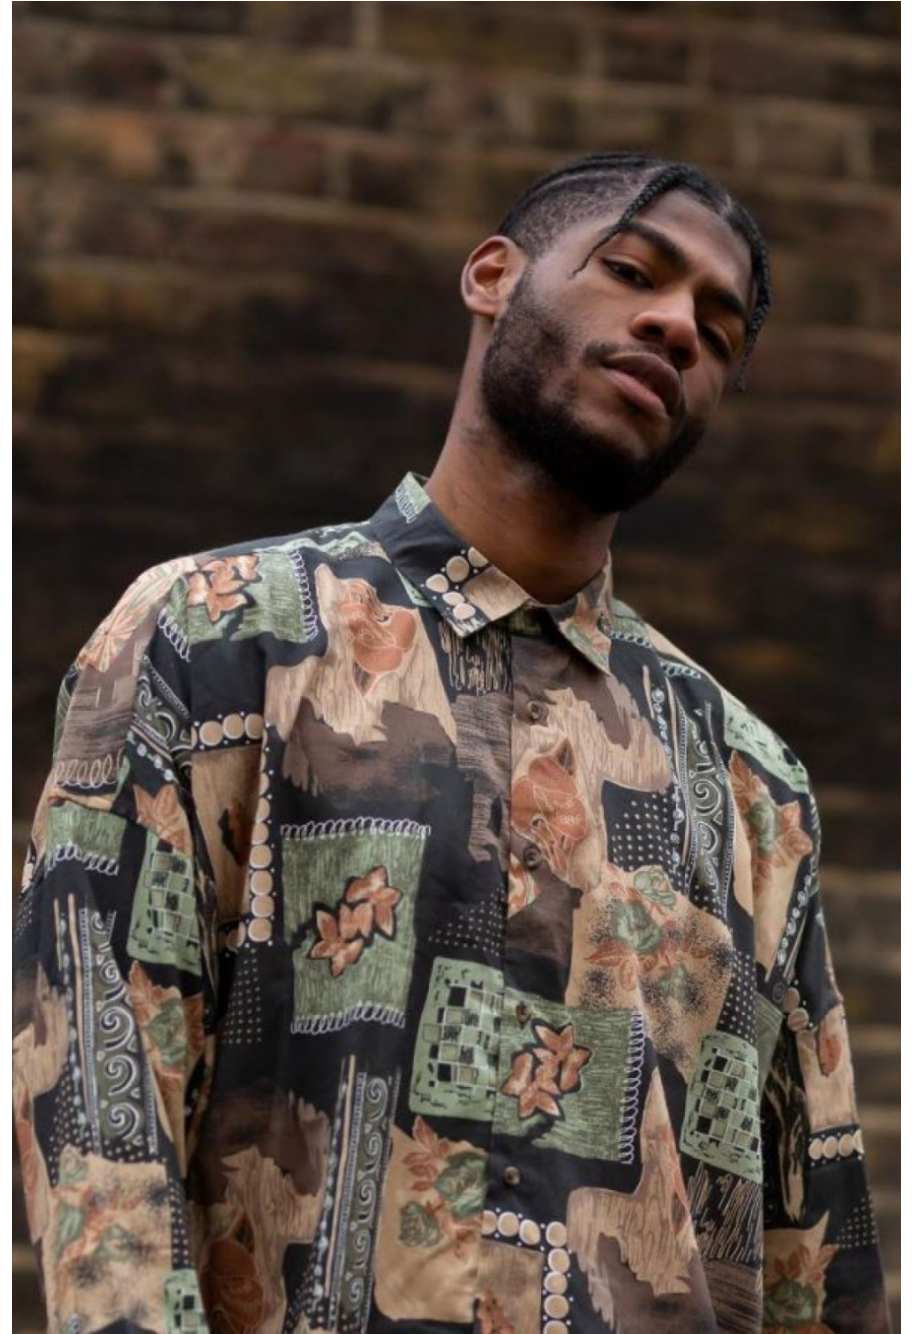

body
— LONDON —

0203 376 8696 | contact@bodylondon.com
Lyric House, Hammersmith Road, London, W14 0QL