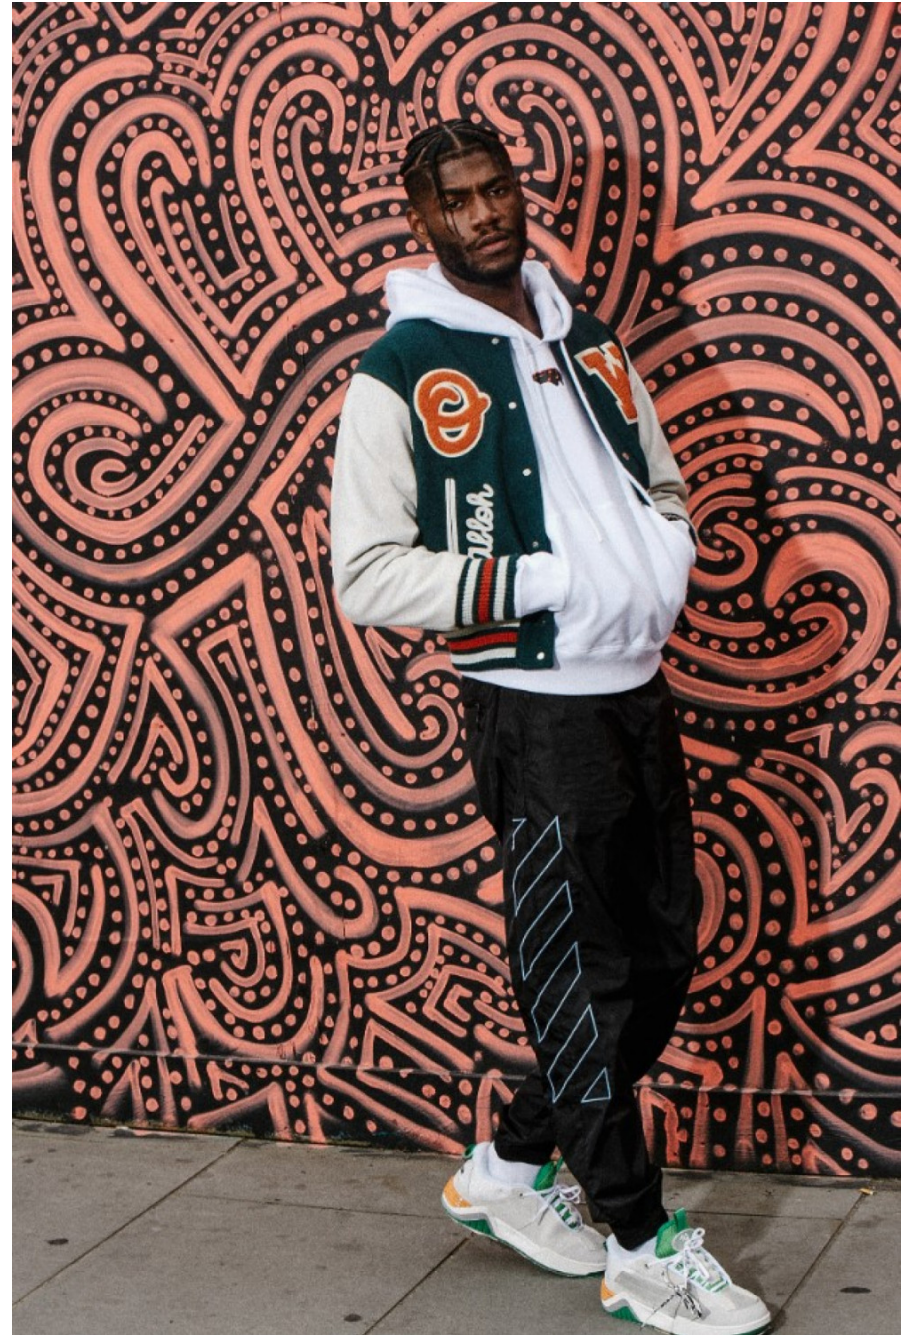

Nate Watt

height 188 cm / 6ft 2"
chest 91 cm / 36"
waist 79 cm / 31"
leg 79 cm / 31"
collar 40 cm / 15.5"
suit 42 (uk)
shoe 9.5 / 43
eyes Brown
hair Brown

body
— LONDON —

0203 376 8696 | contact@bodylondon.com
Lyric House, Hammersmith Road, London, W14 0QL