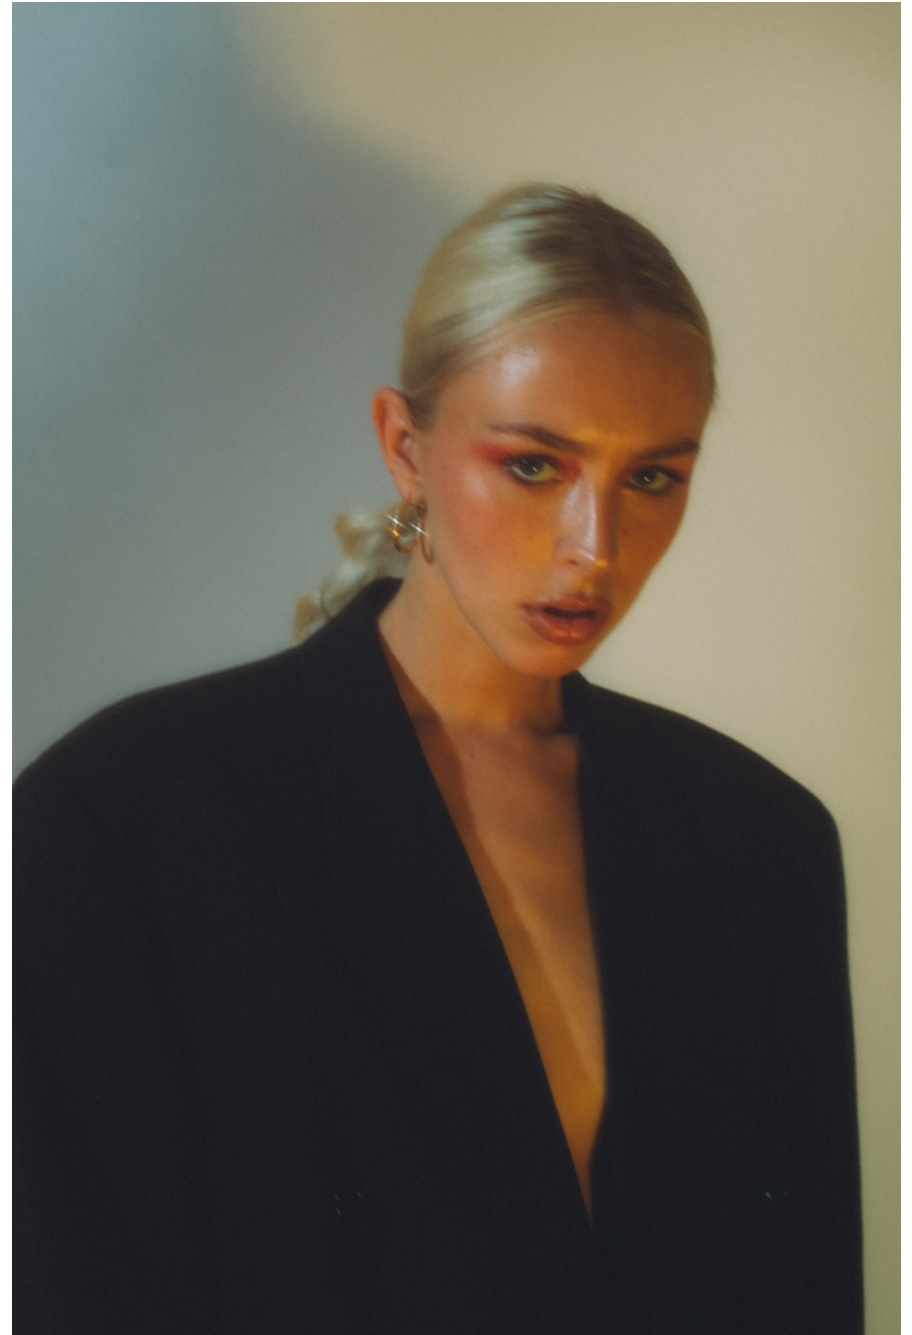

body
— LONDON —

0203 376 8696 | contact@bodylondon.com
Lyric House, Hammersmith Road, London, W14 0QL