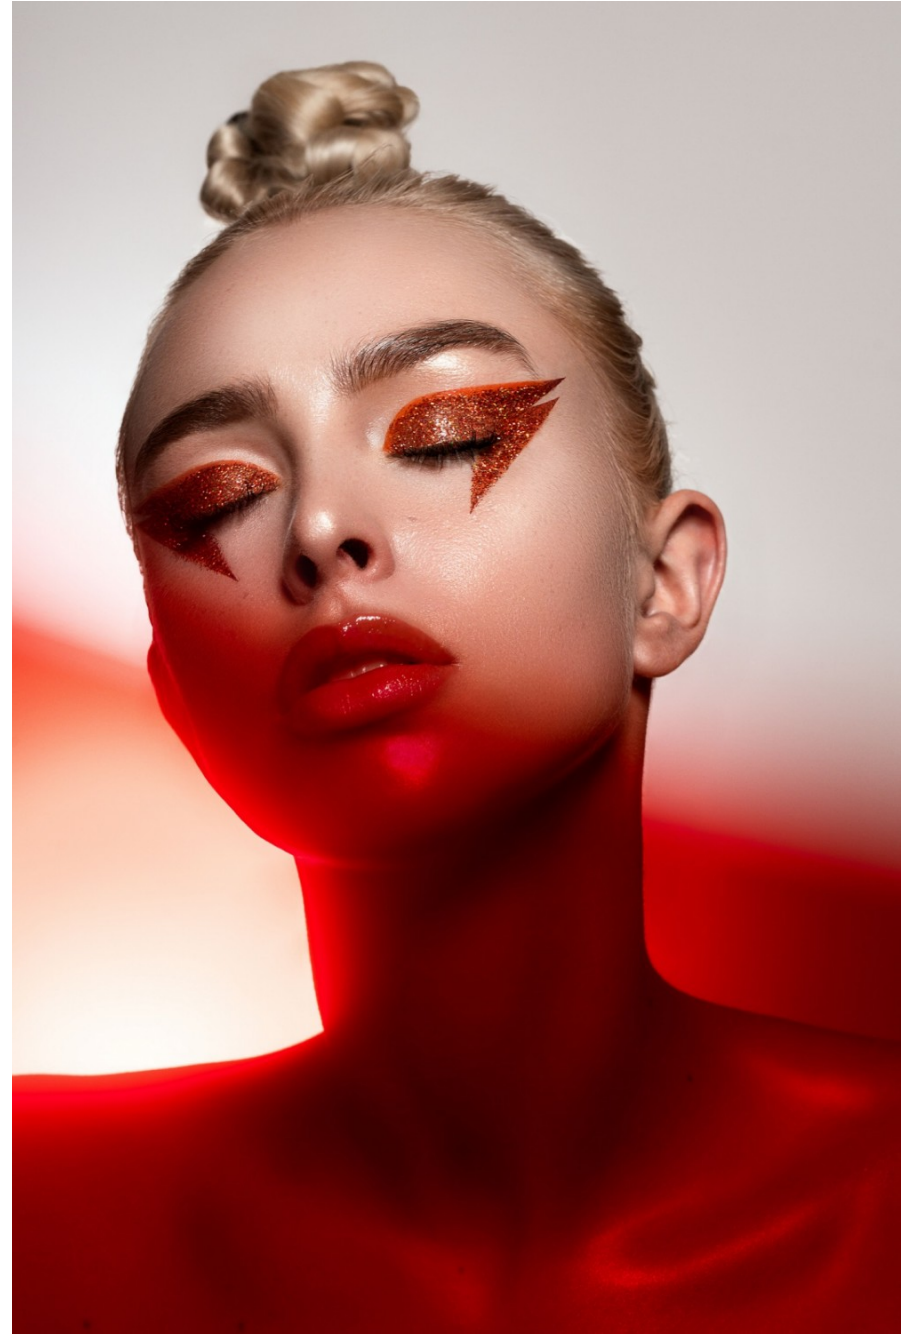

body
— LONDON —

0203 376 8696 | contact@bodylondon.com
Lyric House, Hammersmith Road, London, W14 0QL