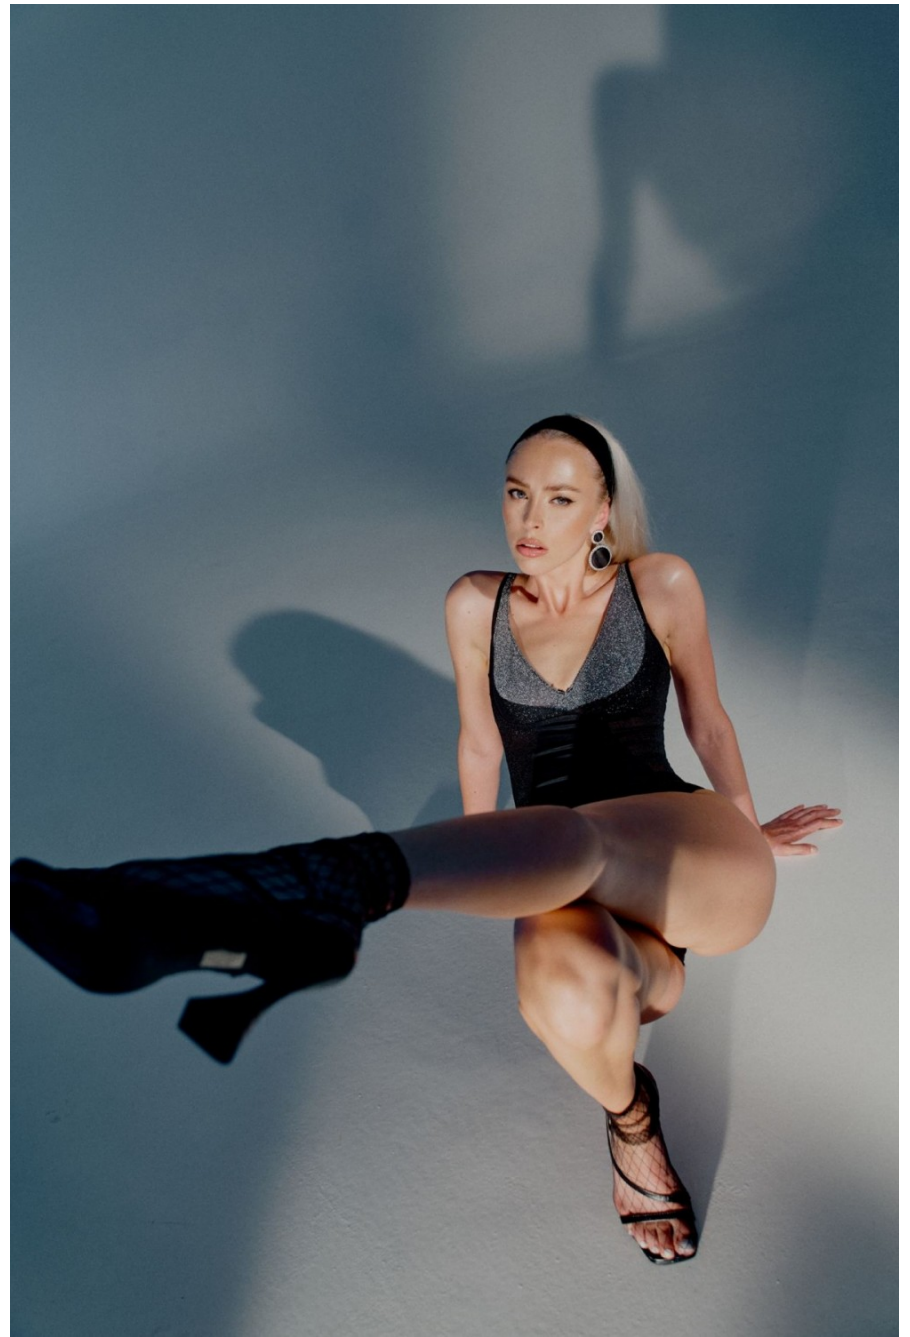

body
— LONDON —

0203 376 8696 | contact@bodylondon.com
Lyric House, Hammersmith Road, London, W14 0QL