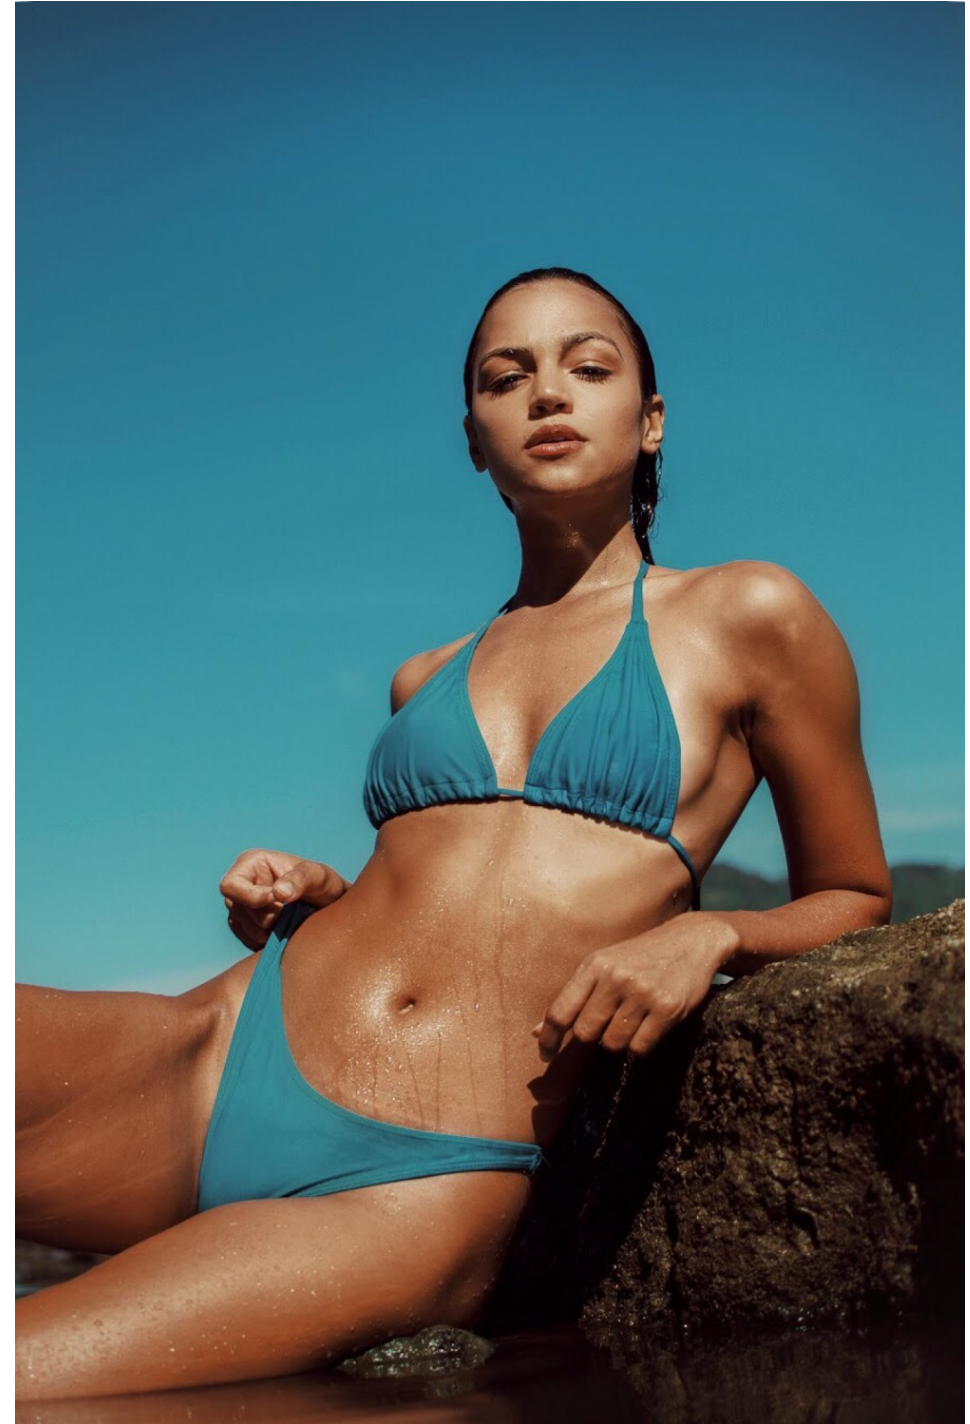

Marly Carvalho

height 173 cm / 5ft 8"

chest 79 cm / 31"

waist 64 cm / 25"

hip 93 cm / 36.5"

dress 8 / 36

shoe 6 / 39

eyes Brown

hair Brown

body
— LONDON —

0203 376 8696 | contact@bodylondon.com
Lyric House, Hammersmith Road, London, W14 0QL