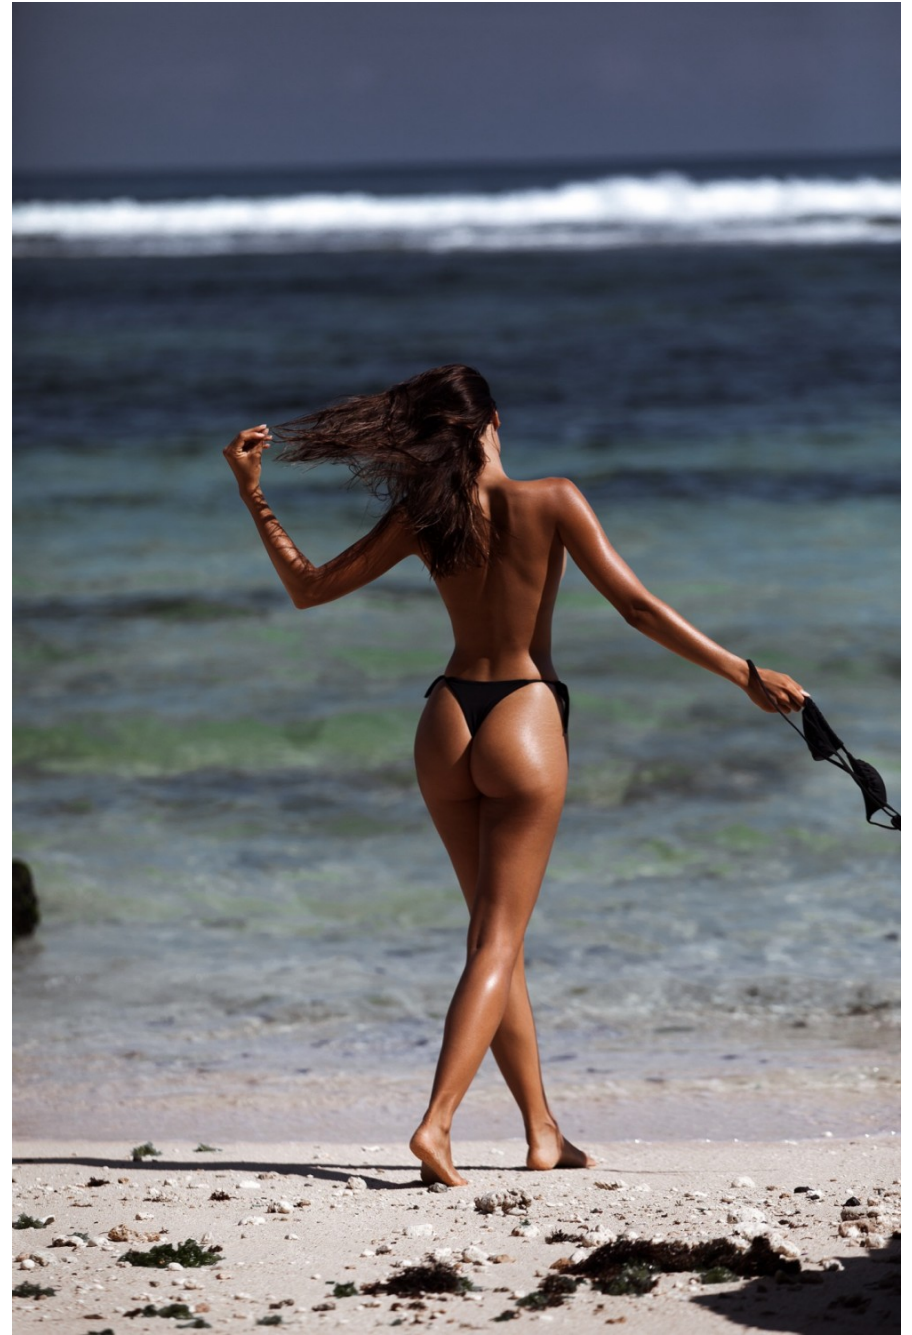

body
— LONDON —

0203 376 8696 | contact@bodylondon.com
Lyric House, Hammersmith Road, London, W14 0QL