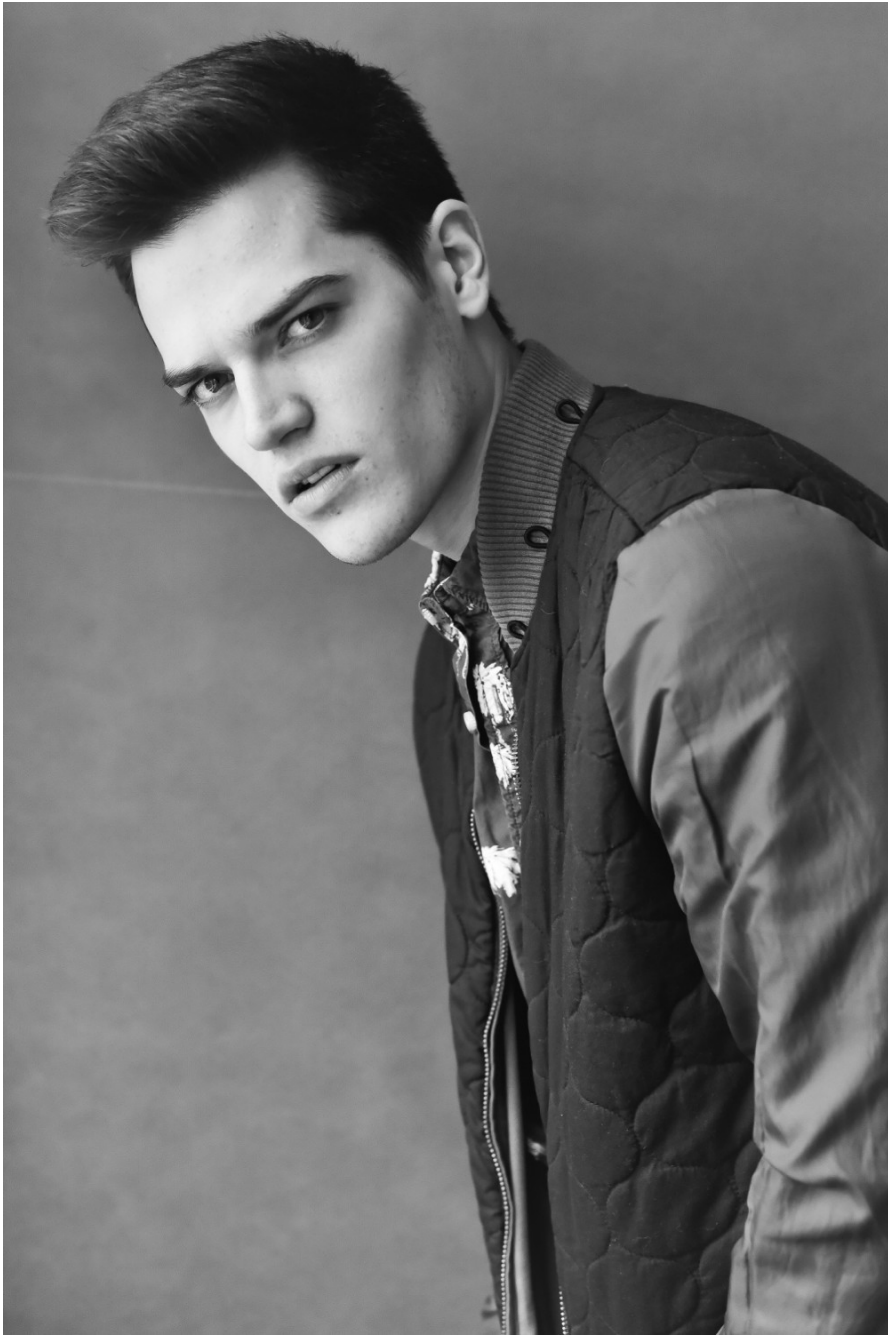

body
— LONDON —

0203 376 8696 | contact@bodylondon.com
Lyric House, Hammersmith Road, London, W14 0QL