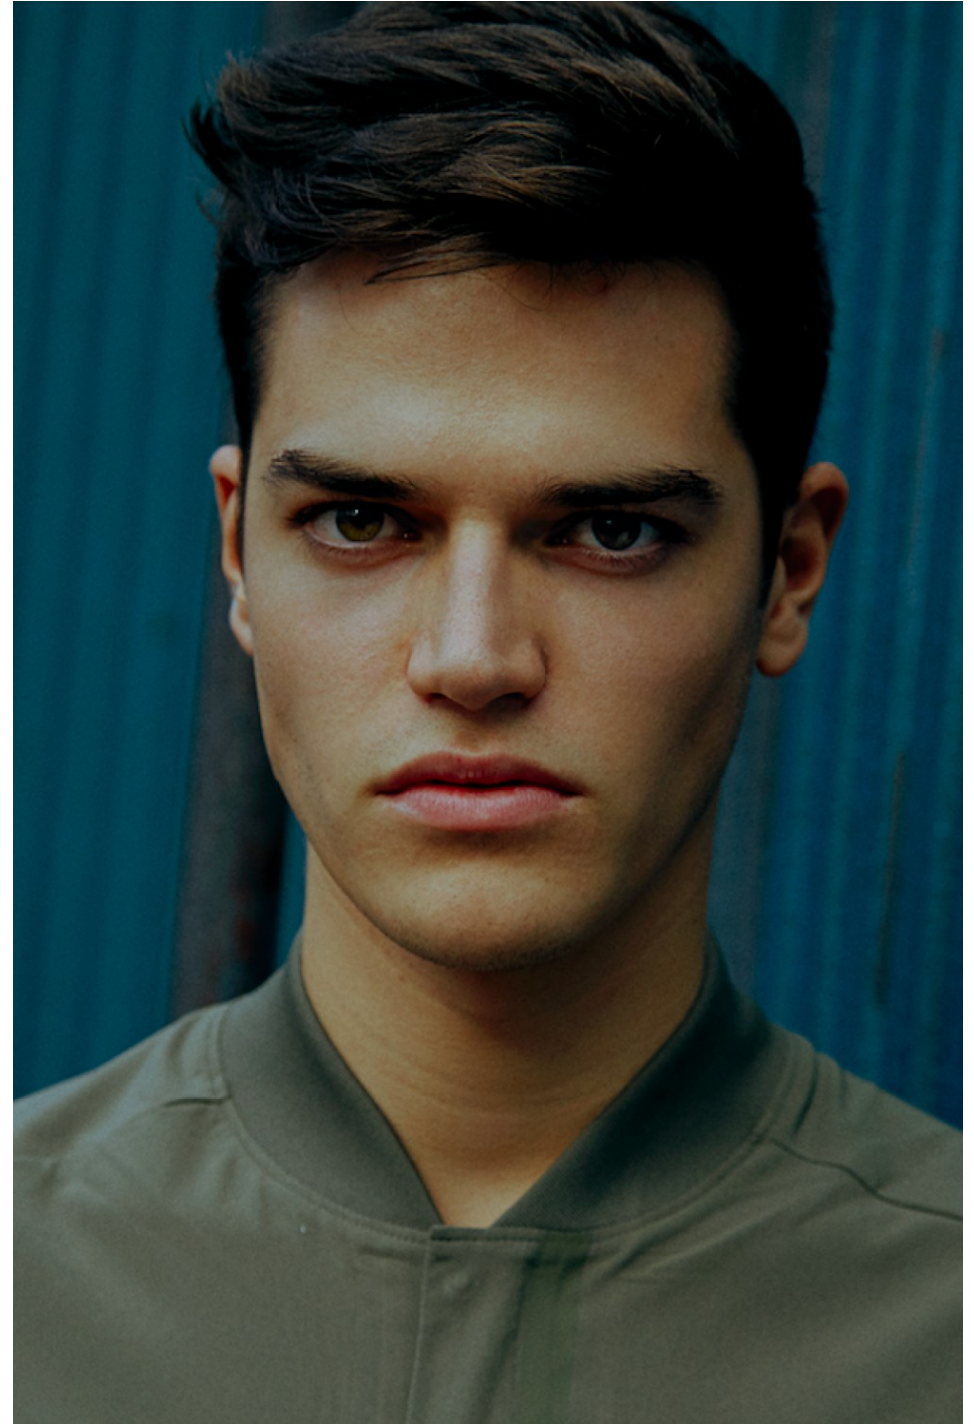

Markus Pichlmayer

height 188 cm / 6ft 2"

chest 94 cm / 37"

waist 81 cm / 32"

hip 94 cm / 37"

shoe 10 / 45

eyes Brown

hair Black