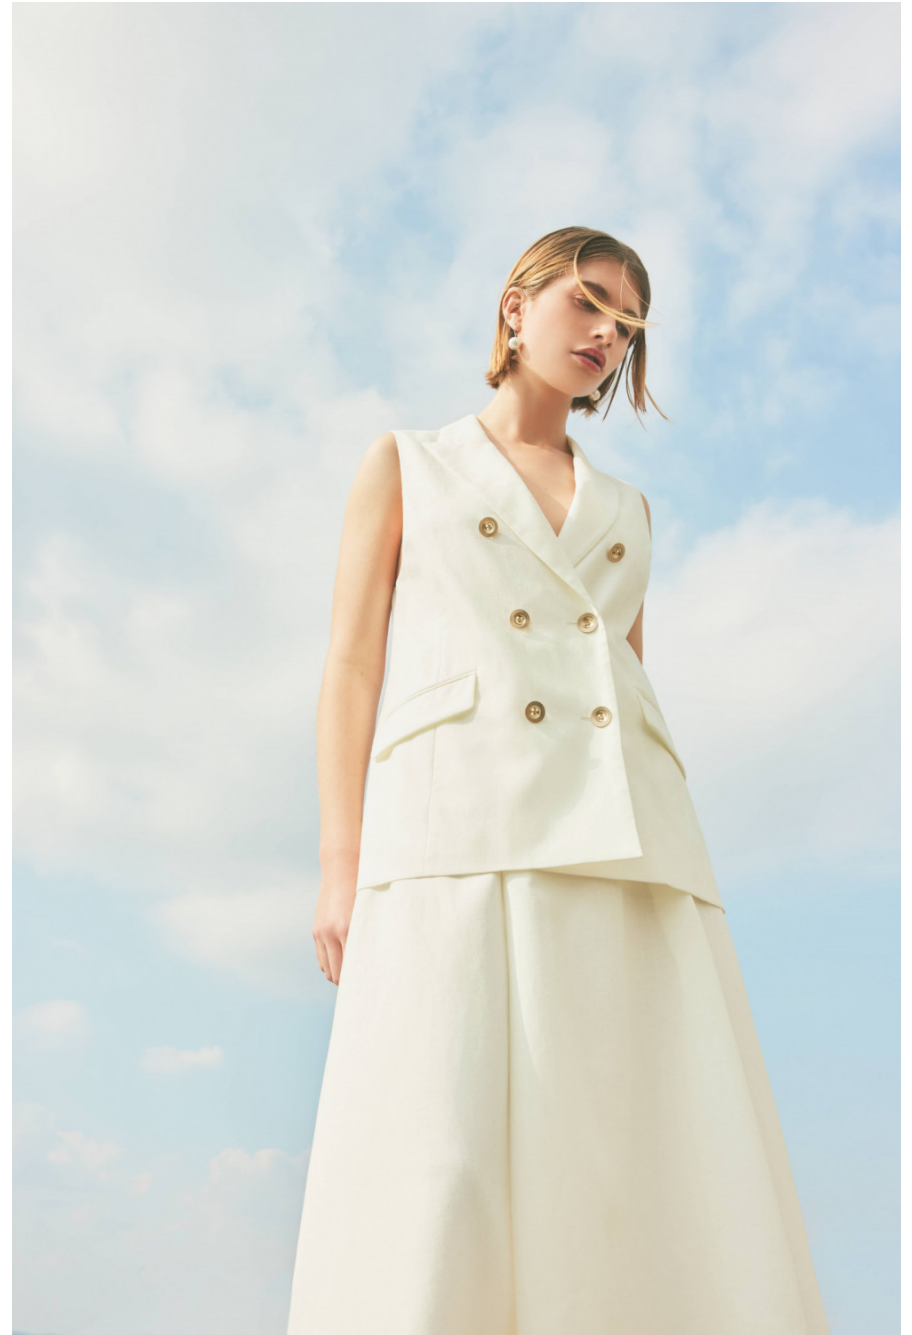

body
— LONDON —

0203 376 8696 | contact@bodylondon.com
Lyric House, Hammersmith Road, London, W14 0QL