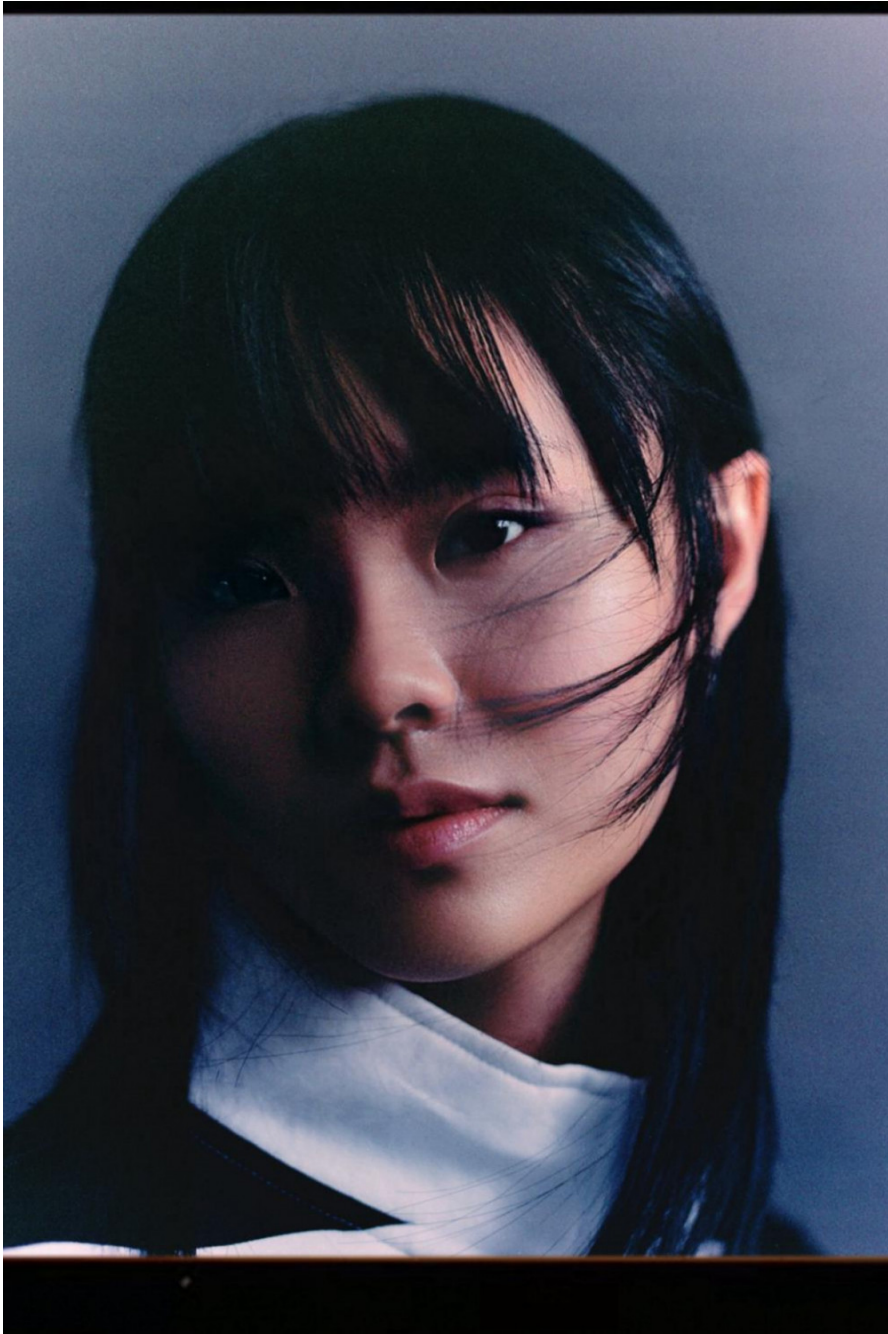

body
— LONDON —

0203 376 8696 | contact@bodylondon.com
Lyric House, Hammersmith Road, London, W14 0QL