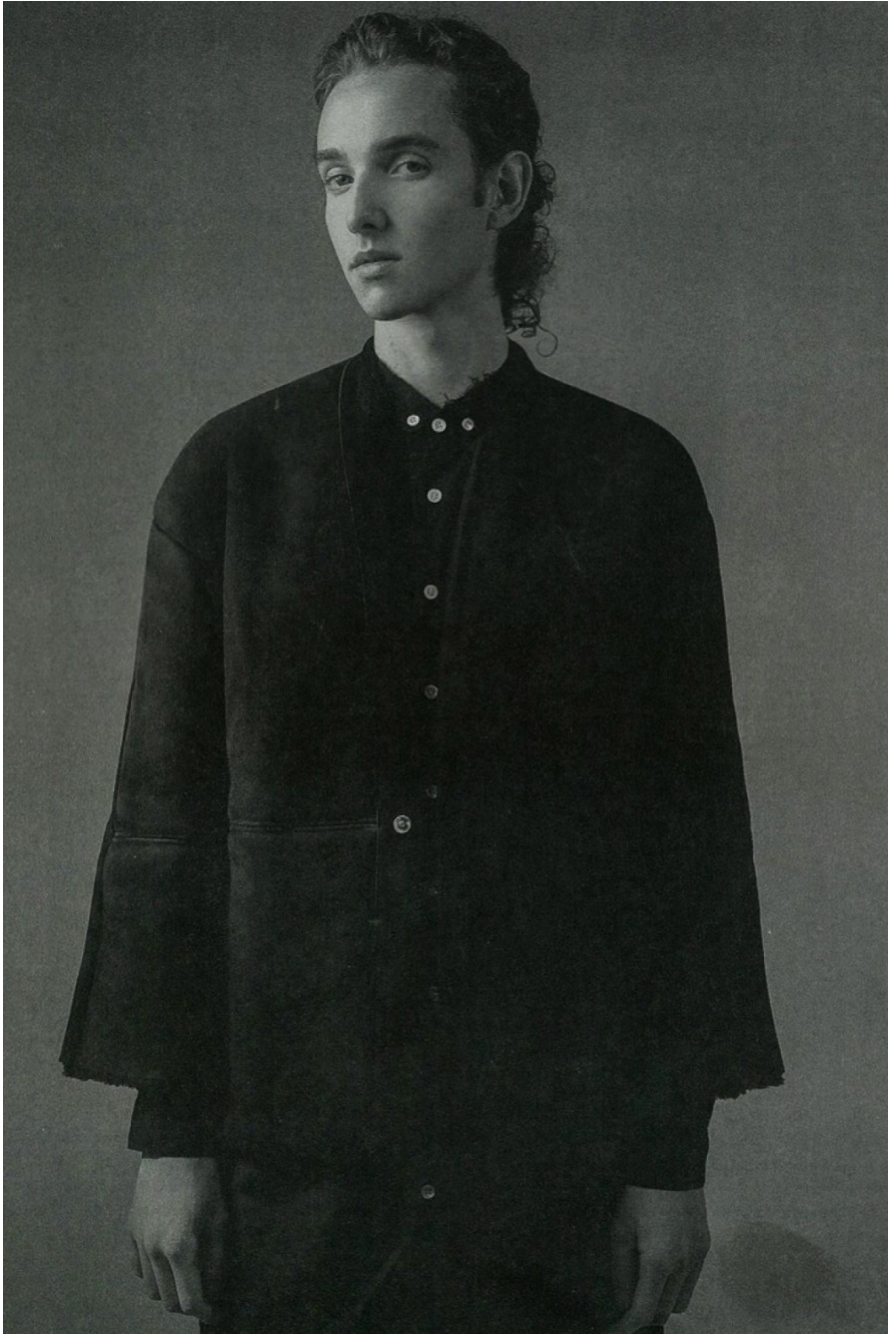

body
— LONDON —

0203 376 8696 | contact@bodylondon.com
Lyric House, Hammersmith Road, London, W14 0QL