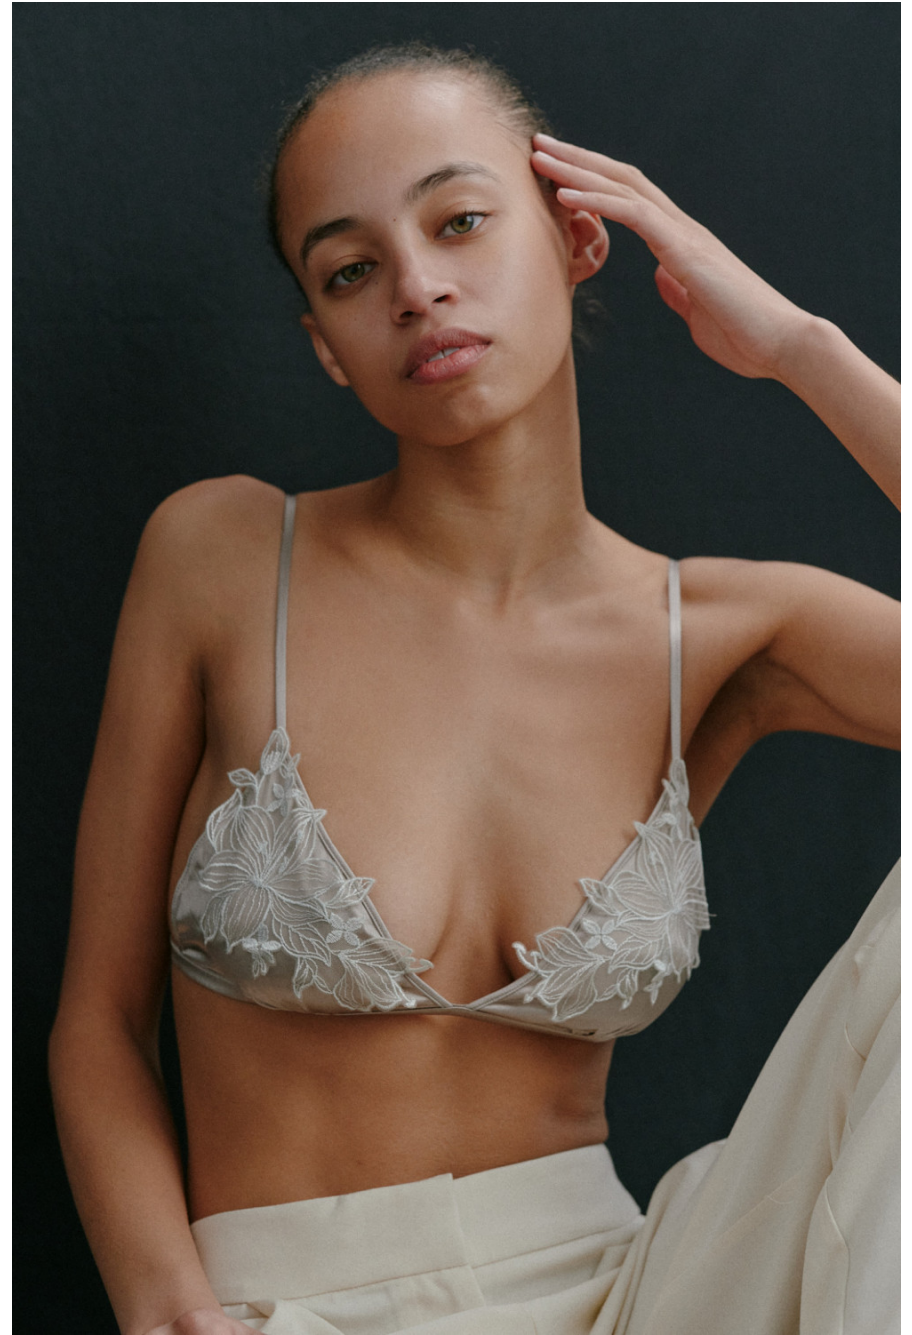

body
— LONDON —

0203 376 8696 | contact@bodylondon.com
Lyric House, Hammersmith Road, London, W14 0QL