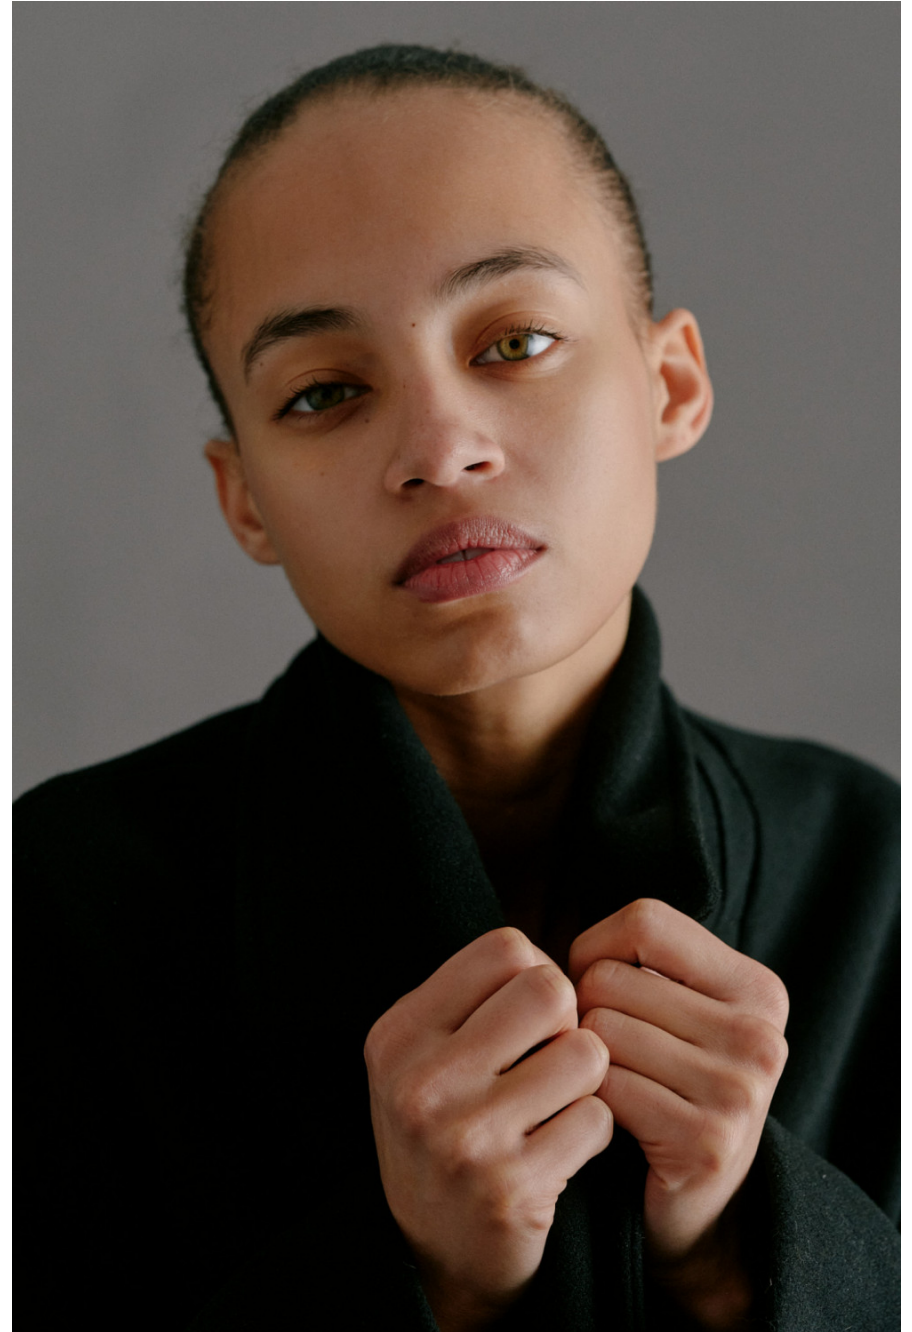

body
— LONDON —

0203 376 8696 | contact@bodylondon.com
Lyric House, Hammersmith Road, London, W14 0QL