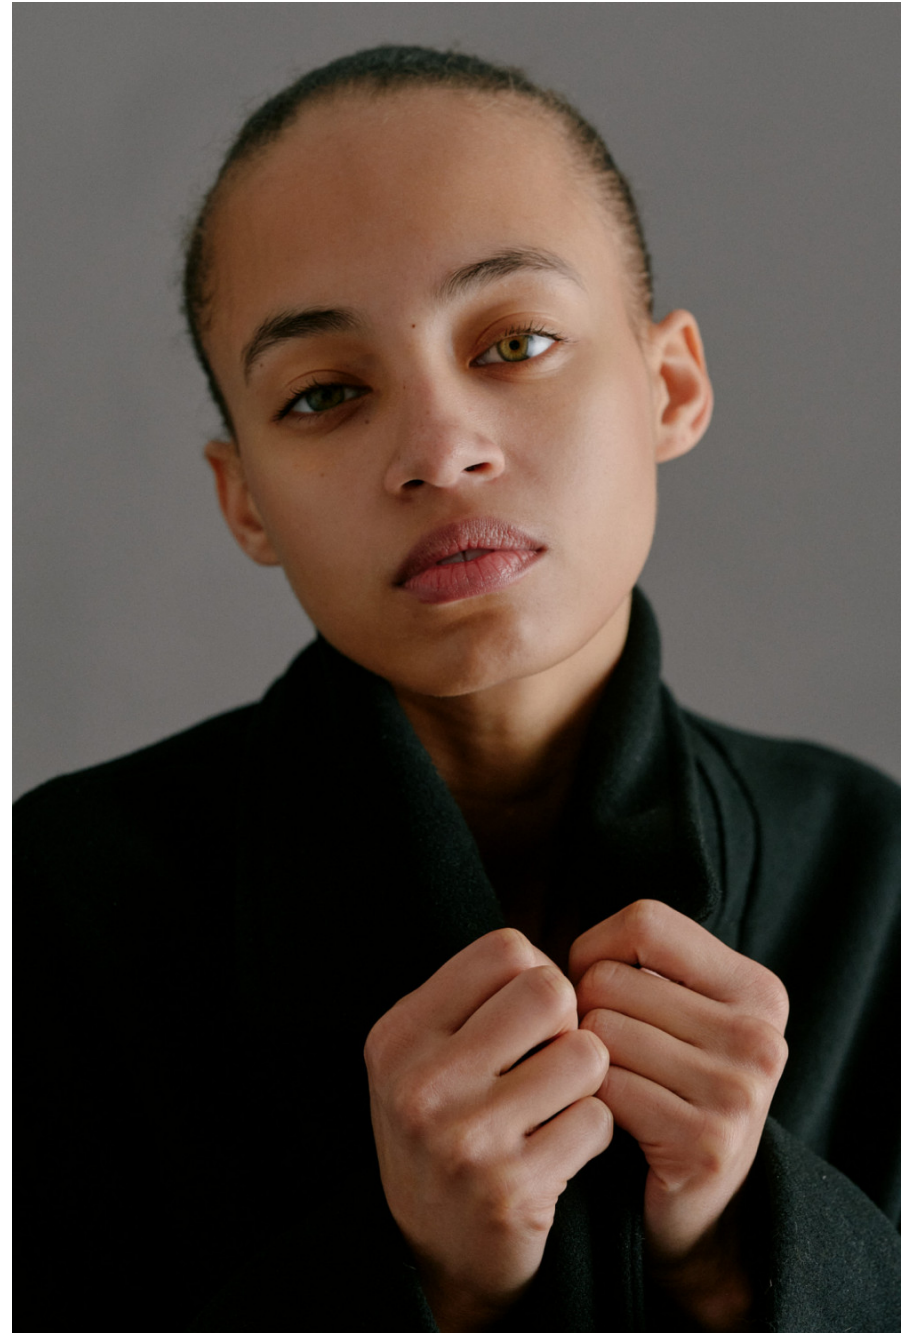

body
— LONDON —

0203 376 8696 | contact@bodylondon.com
Lyric House, Hammersmith Road, London, W14 0QL