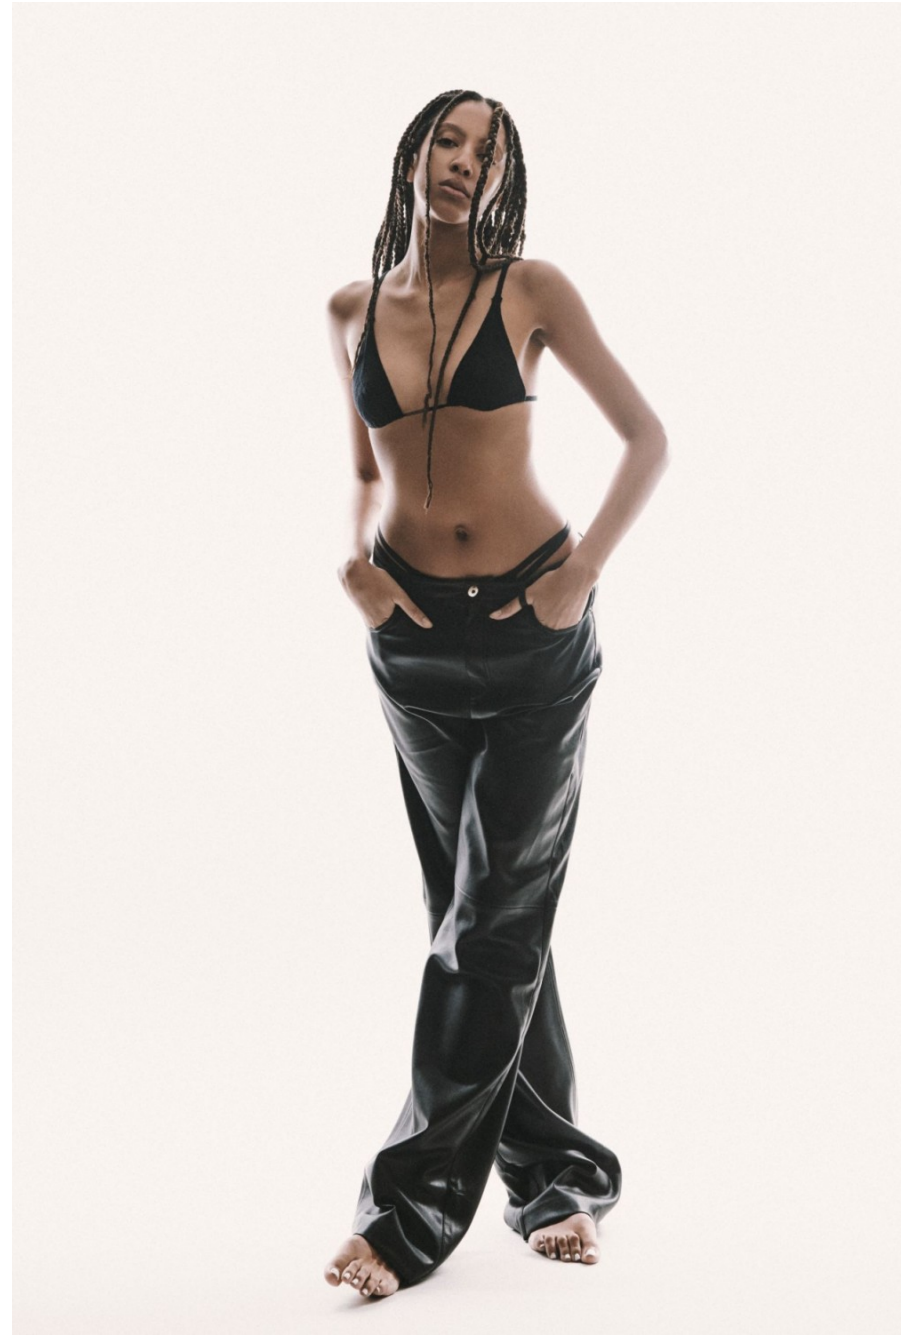

body
— LONDON —

0203 376 8696 | contact@bodylondon.com
Lyric House, Hammersmith Road, London, W14 0QL