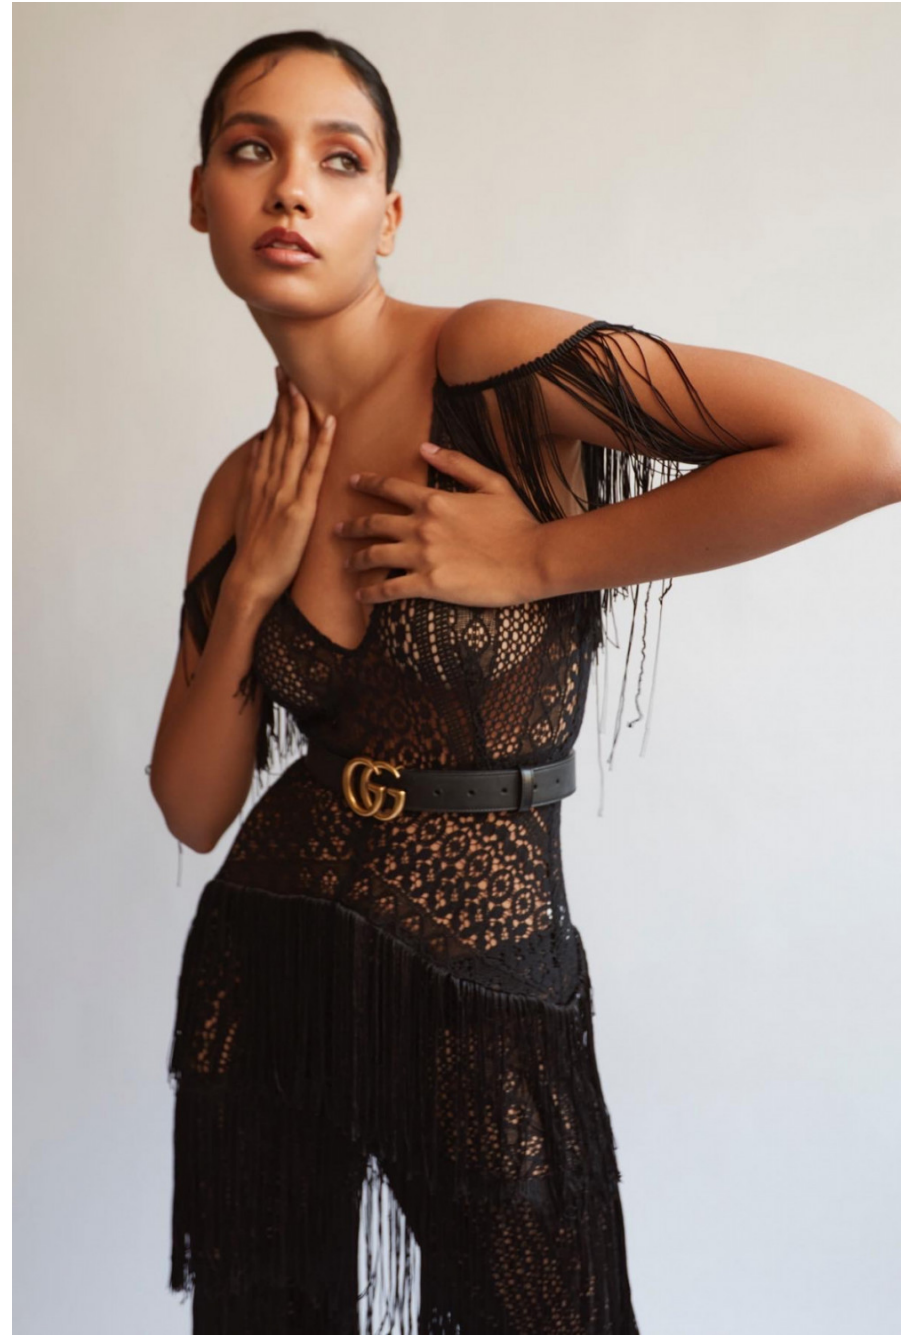

body
— LONDON —

0203 376 8696 | contact@bodylondon.com
Lyric House, Hammersmith Road, London, W14 0QL