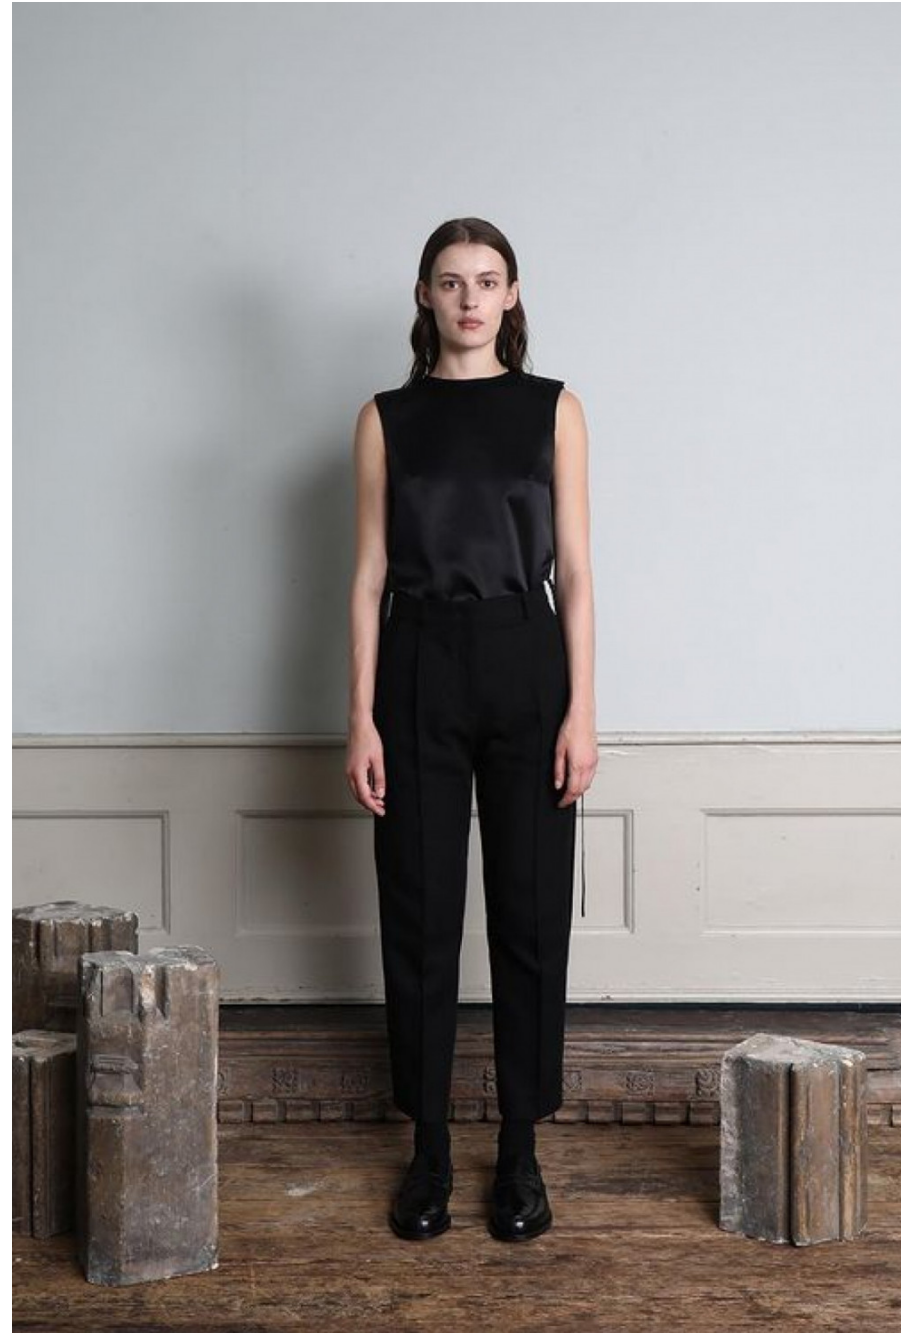

body
— LONDON —

0203 376 8696 | contact@bodylondon.com
Lyric House, Hammersmith Road, London, W14 0QL