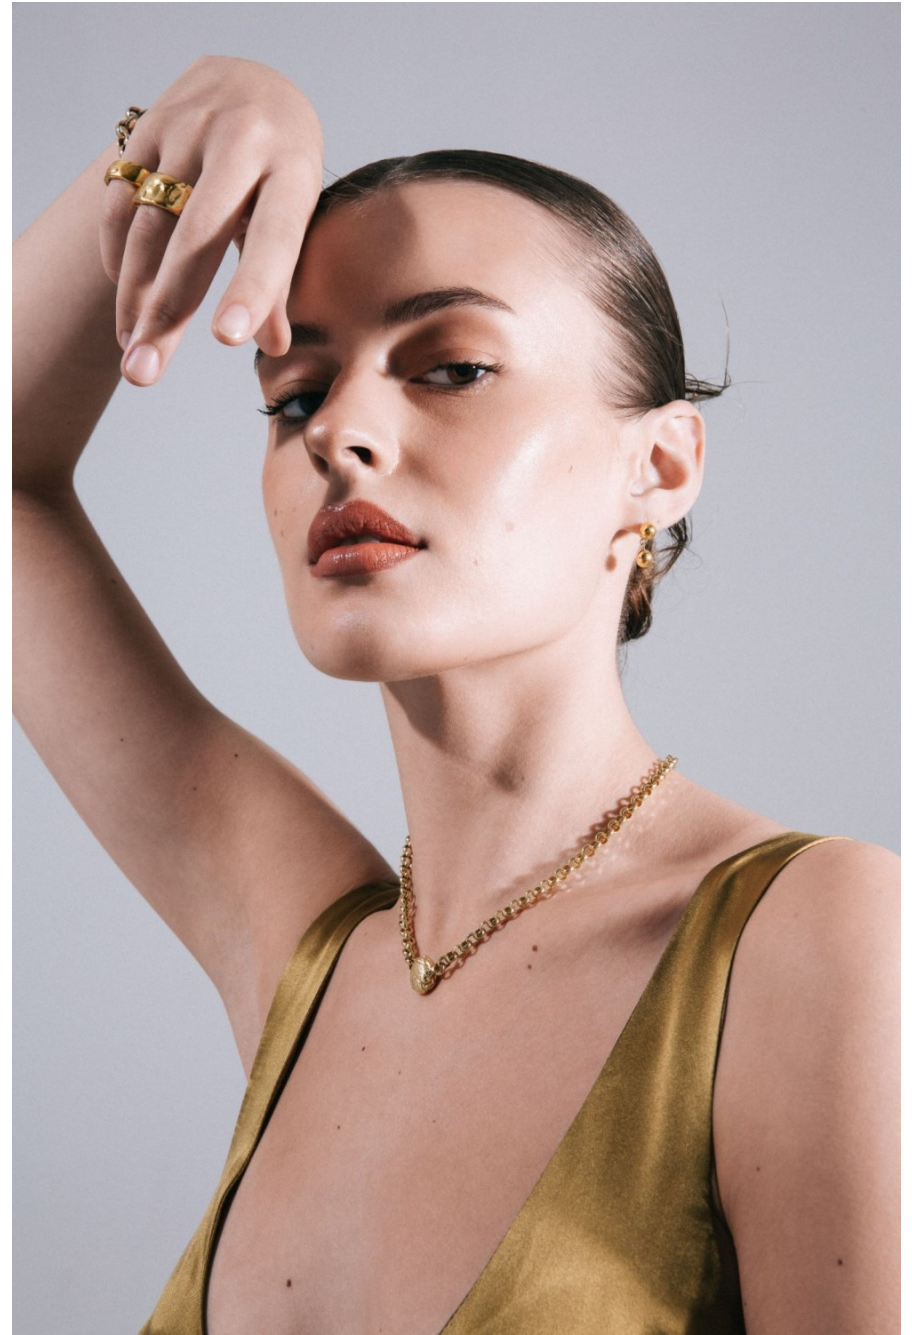

body
— LONDON —

0203 376 8696 | contact@bodylondon.com
Lyric House, Hammersmith Road, London, W14 0QL