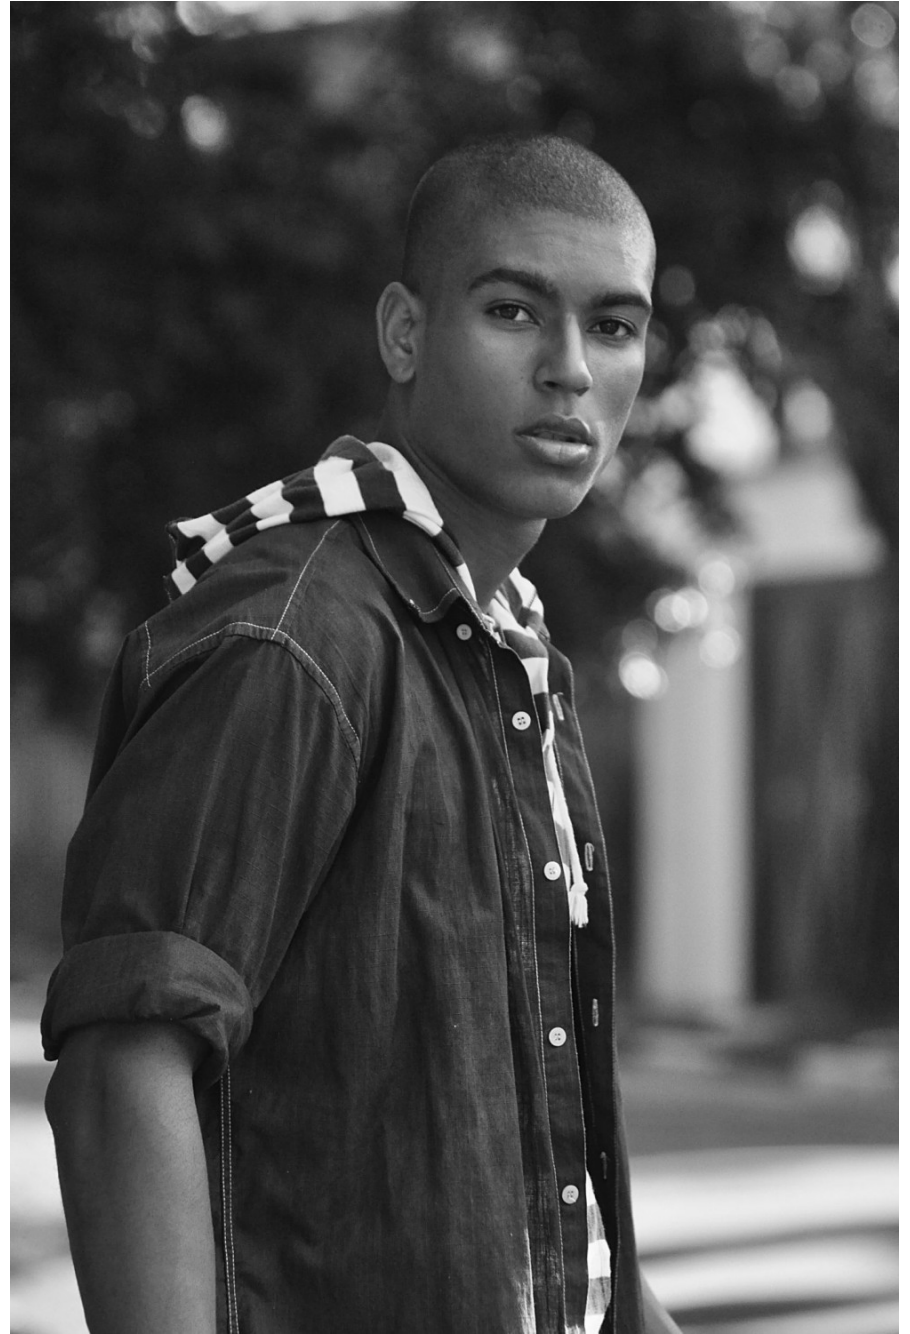

body
— LONDON —

0203 376 8696 | contact@bodylondon.com
Lyric House, Hammersmith Road, London, W14 0QL