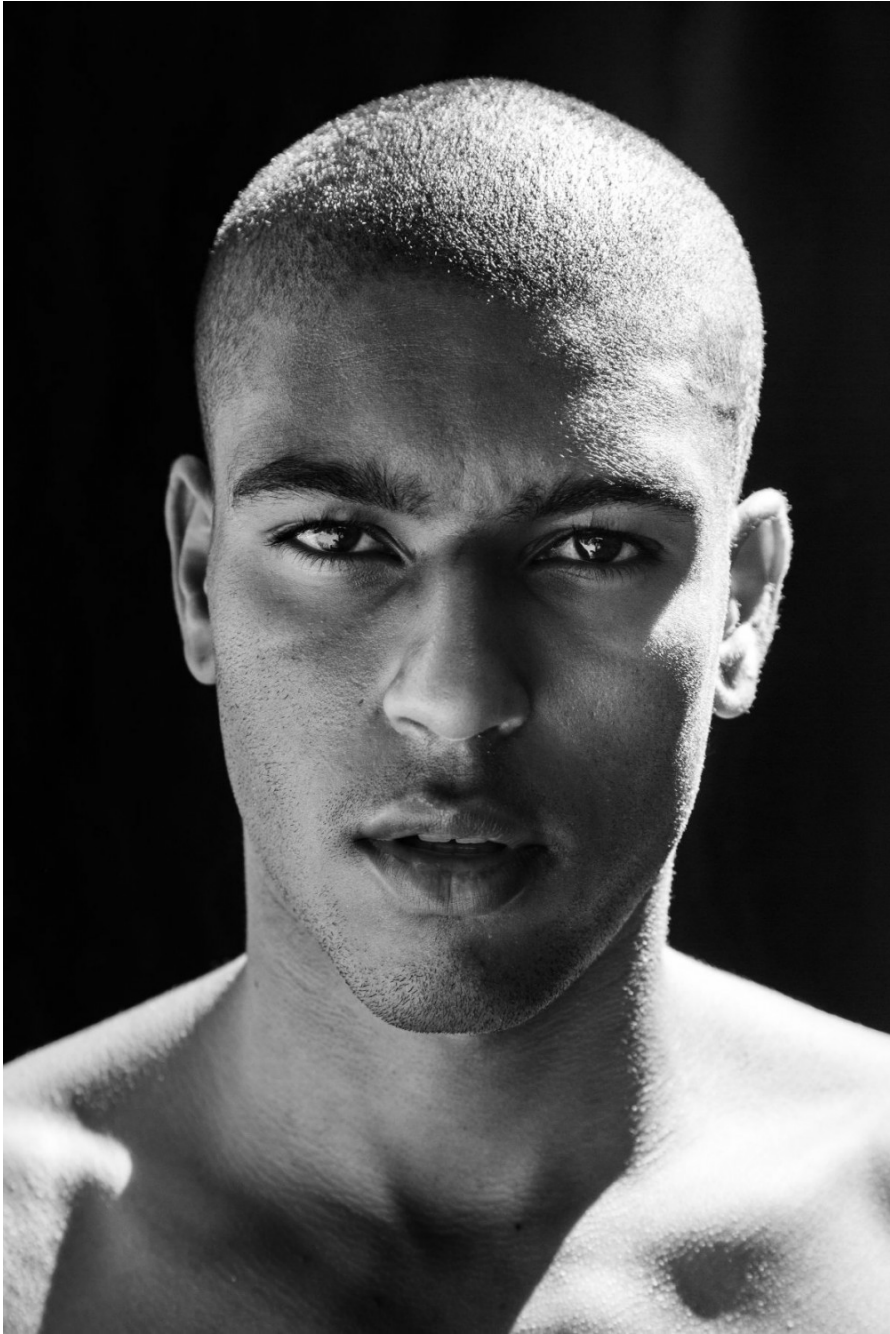

body
— LONDON —

0203 376 8696 | contact@bodylondon.com
Lyric House, Hammersmith Road, London, W14 0QL