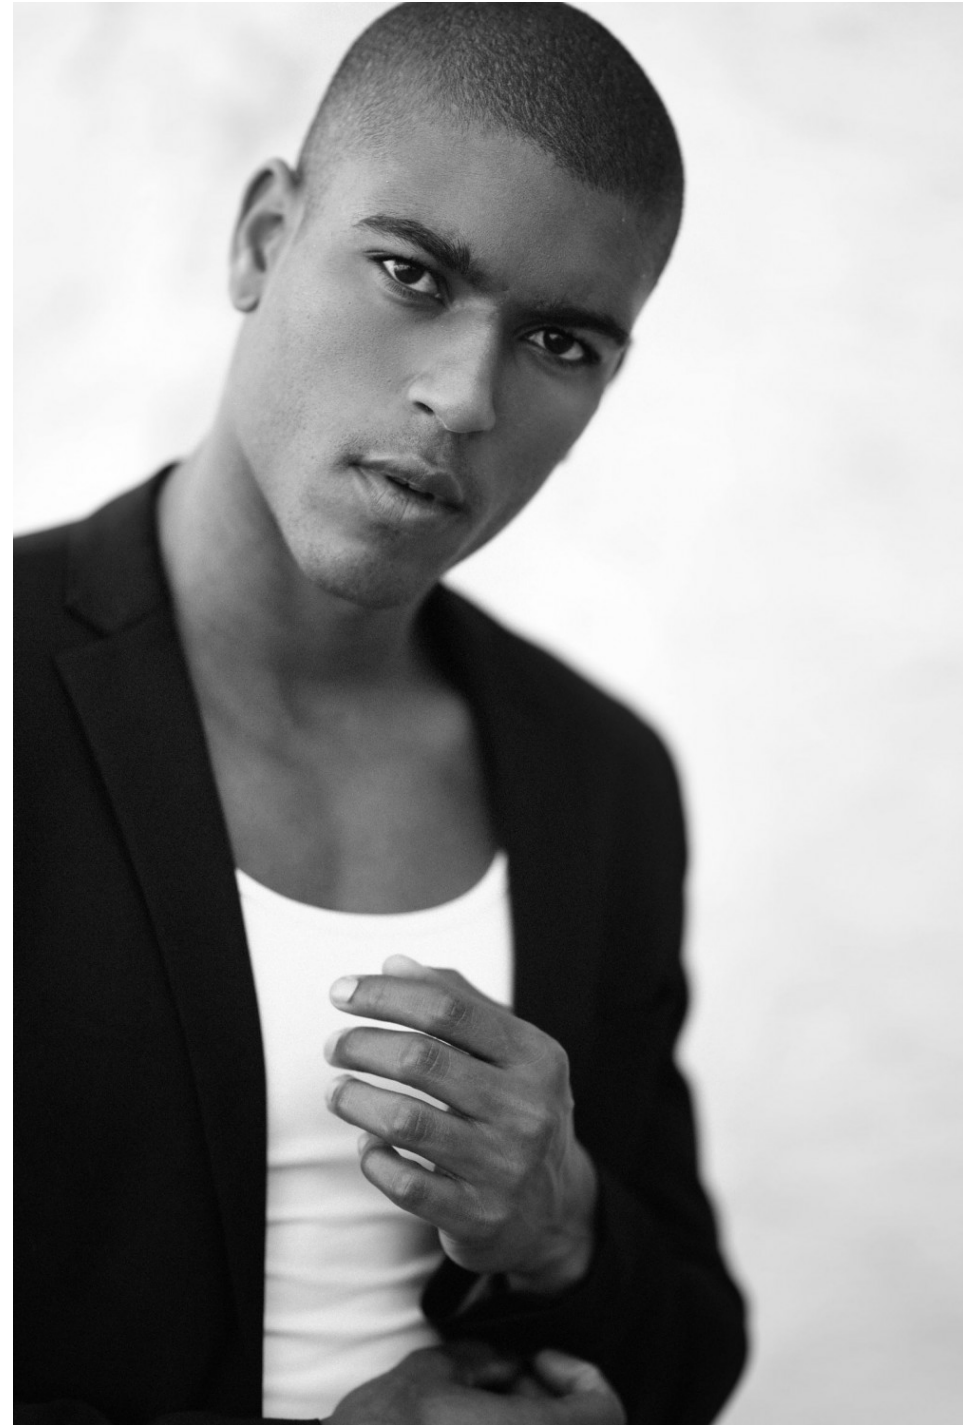

Rubens Lima

height 188 cm / 6ft 2"
chest 94 cm / 37"
waist 80 cm / 31.5"
suit 38 (uk)
shoe 8 / 42
eyes Brown
hair Brown

body
— LONDON —

0203 376 8696 | contact@bodylondon.com
Lyric House, Hammersmith Road, London, W14 0QL