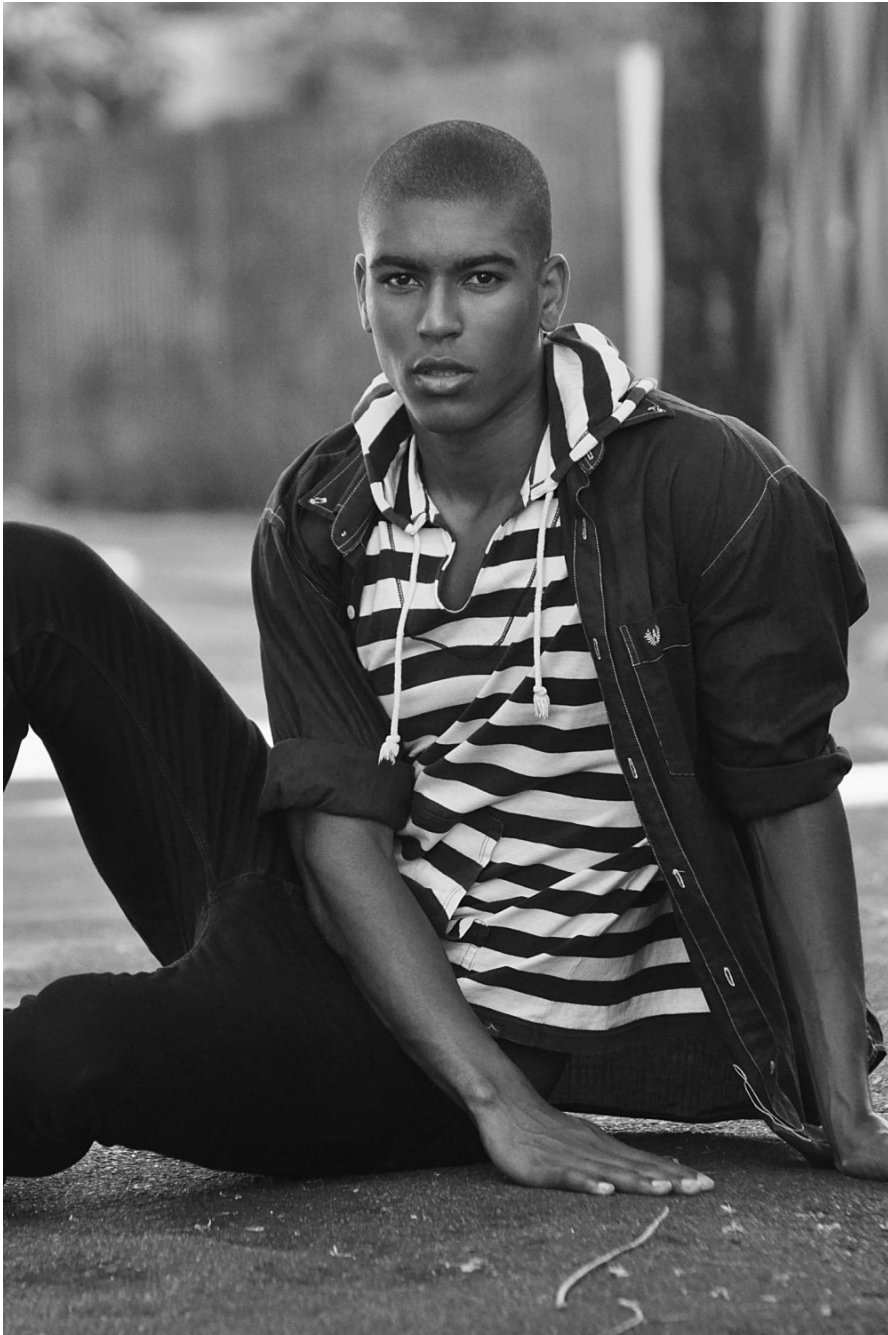

body
— LONDON —

0203 376 8696 | contact@bodylondon.com
Lyric House, Hammersmith Road, London, W14 0QL