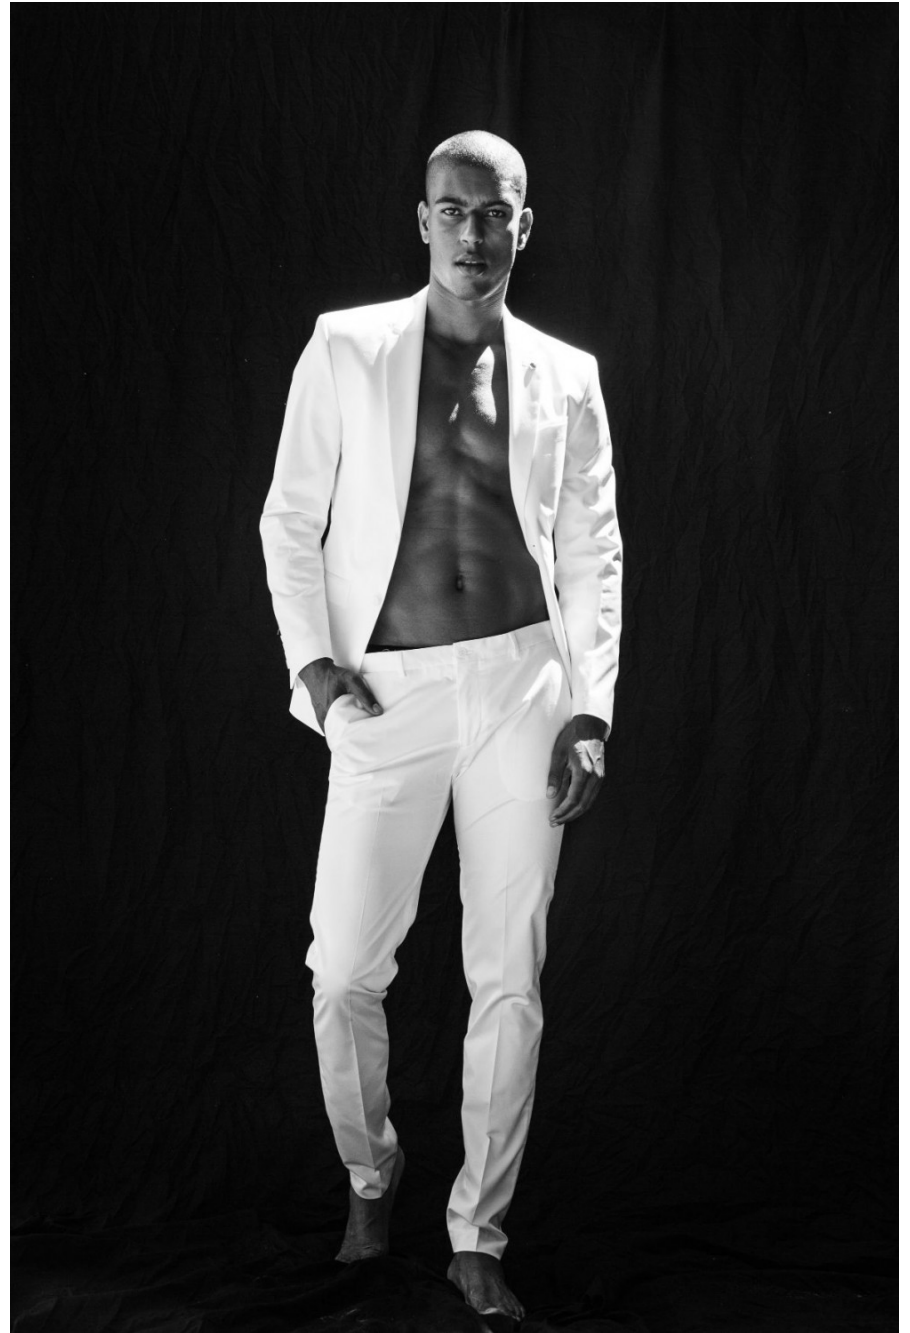

body
— LONDON —

0203 376 8696 | contact@bodylondon.com
Lyric House, Hammersmith Road, London, W14 0QL