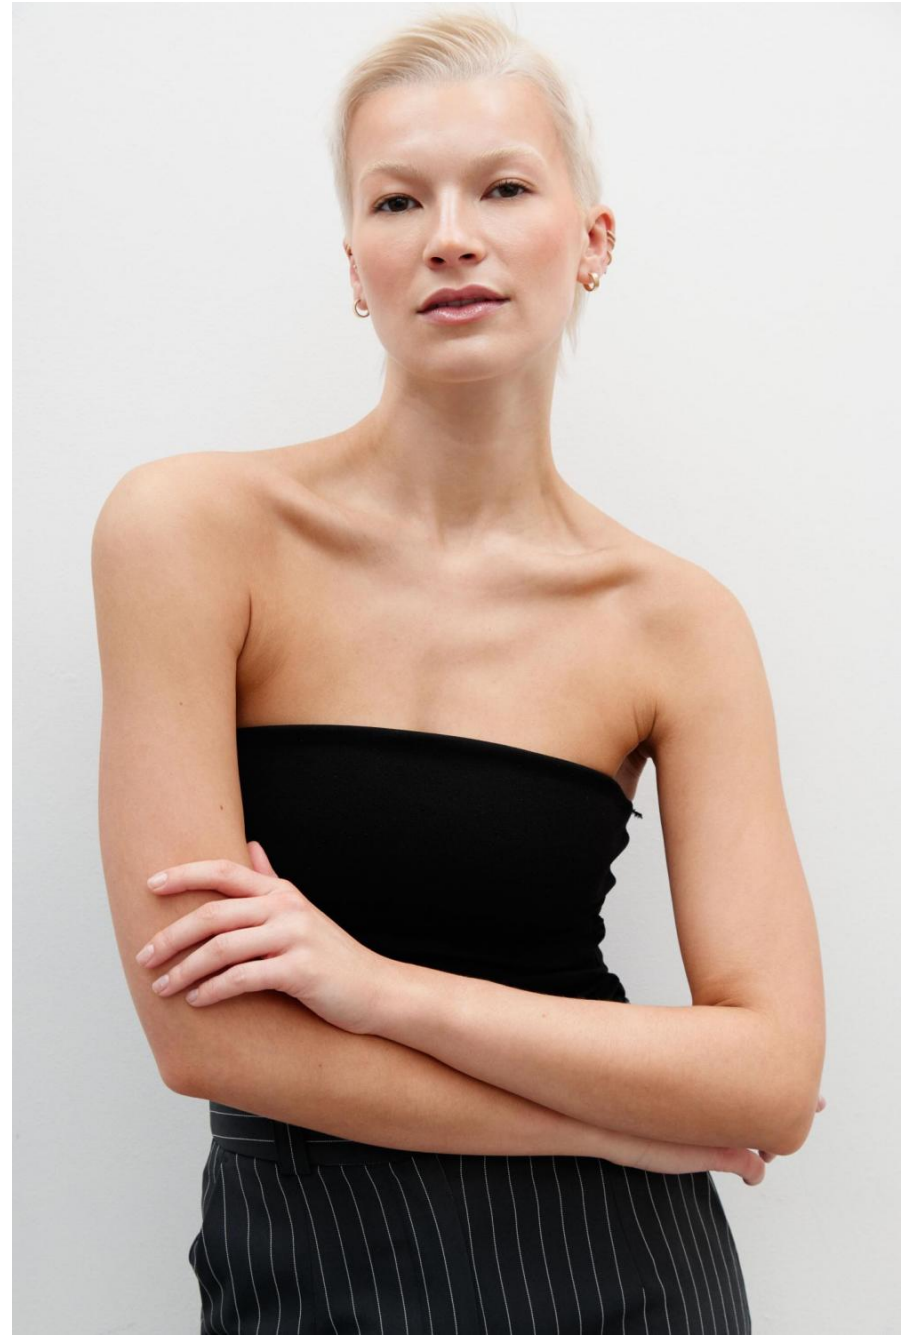

body
— LONDON —

0203 376 8696 | contact@bodylondon.com
Lyric House, Hammersmith Road, London, W14 0QL