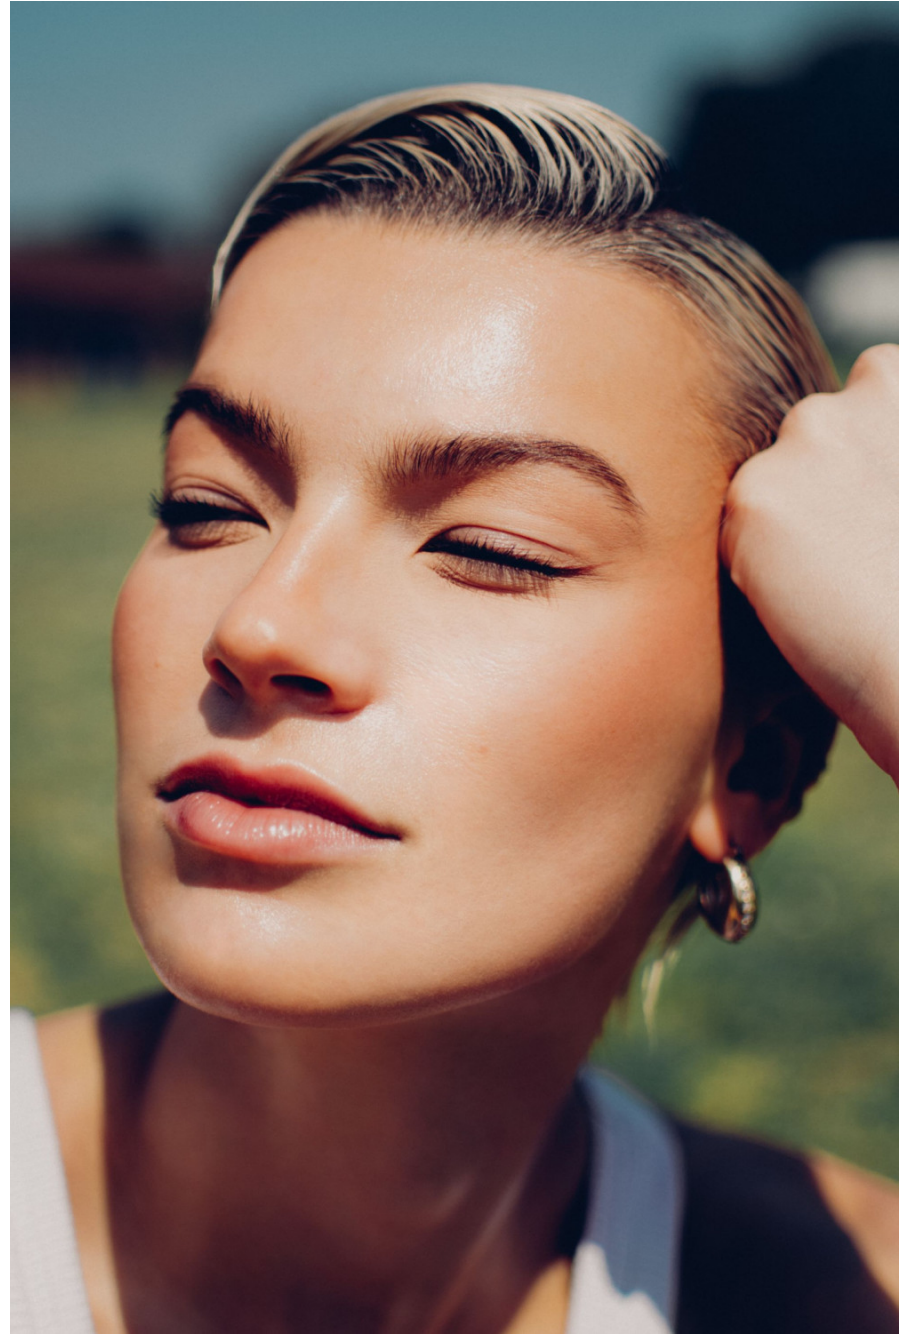

body
— LONDON —

0203 376 8696 | contact@bodylondon.com
Lyric House, Hammersmith Road, London, W14 0QL