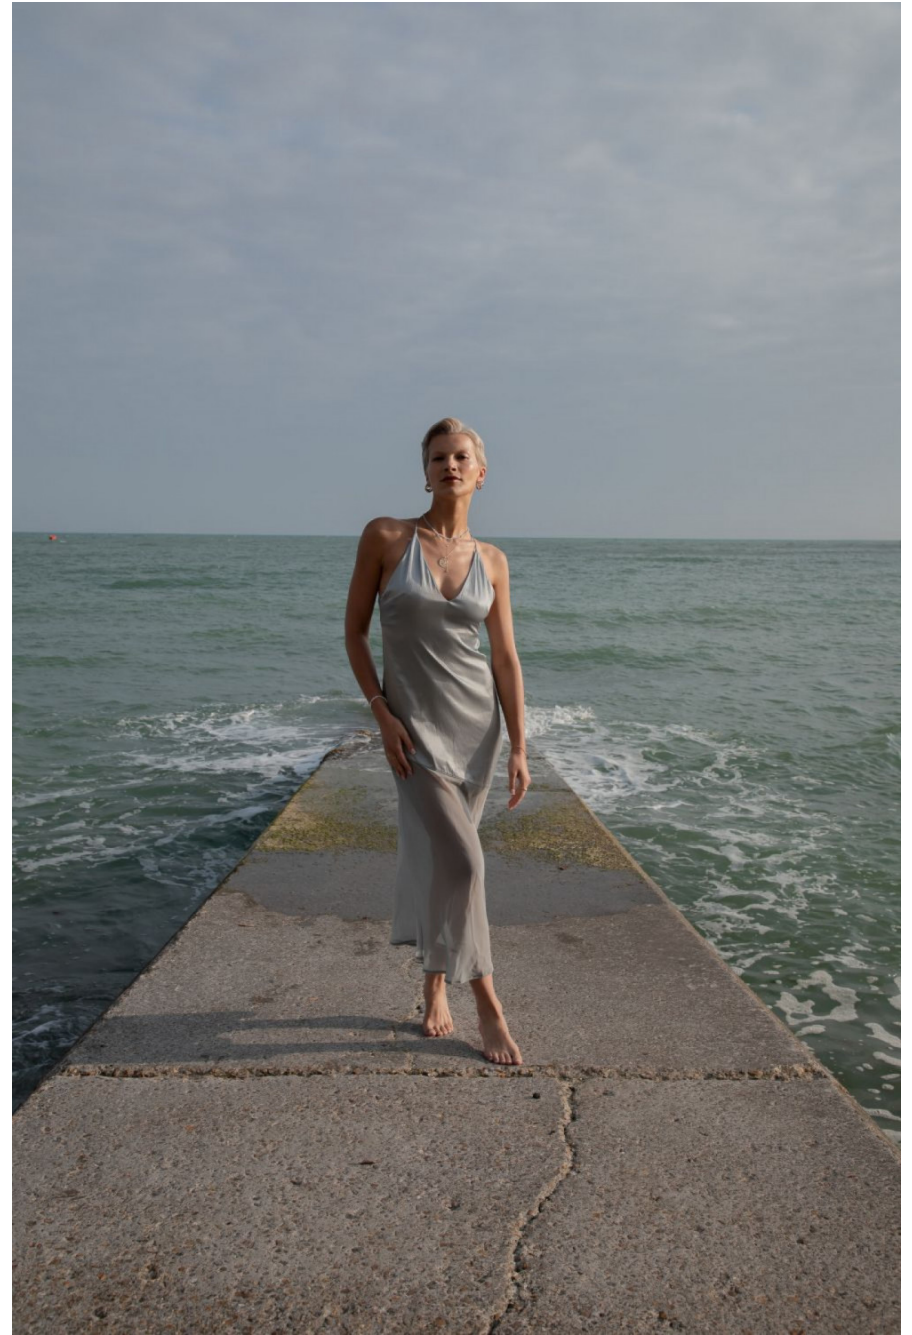

body
— LONDON —

0203 376 8696 | contact@bodylondon.com
Lyric House, Hammersmith Road, London, W14 0QL