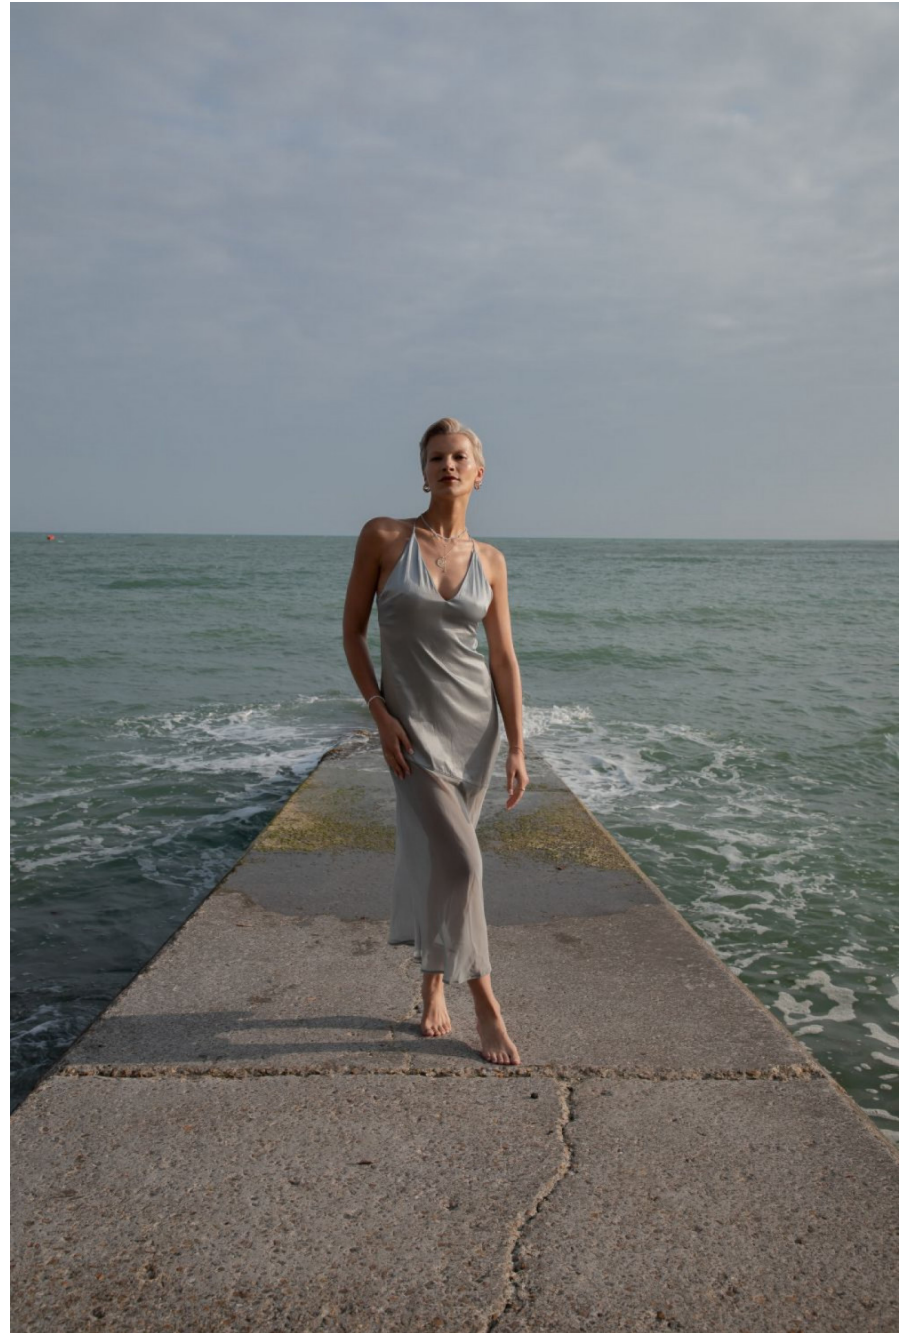

body
— LONDON —

0203 376 8696 | contact@bodylondon.com
Lyric House, Hammersmith Road, London, W14 0QL