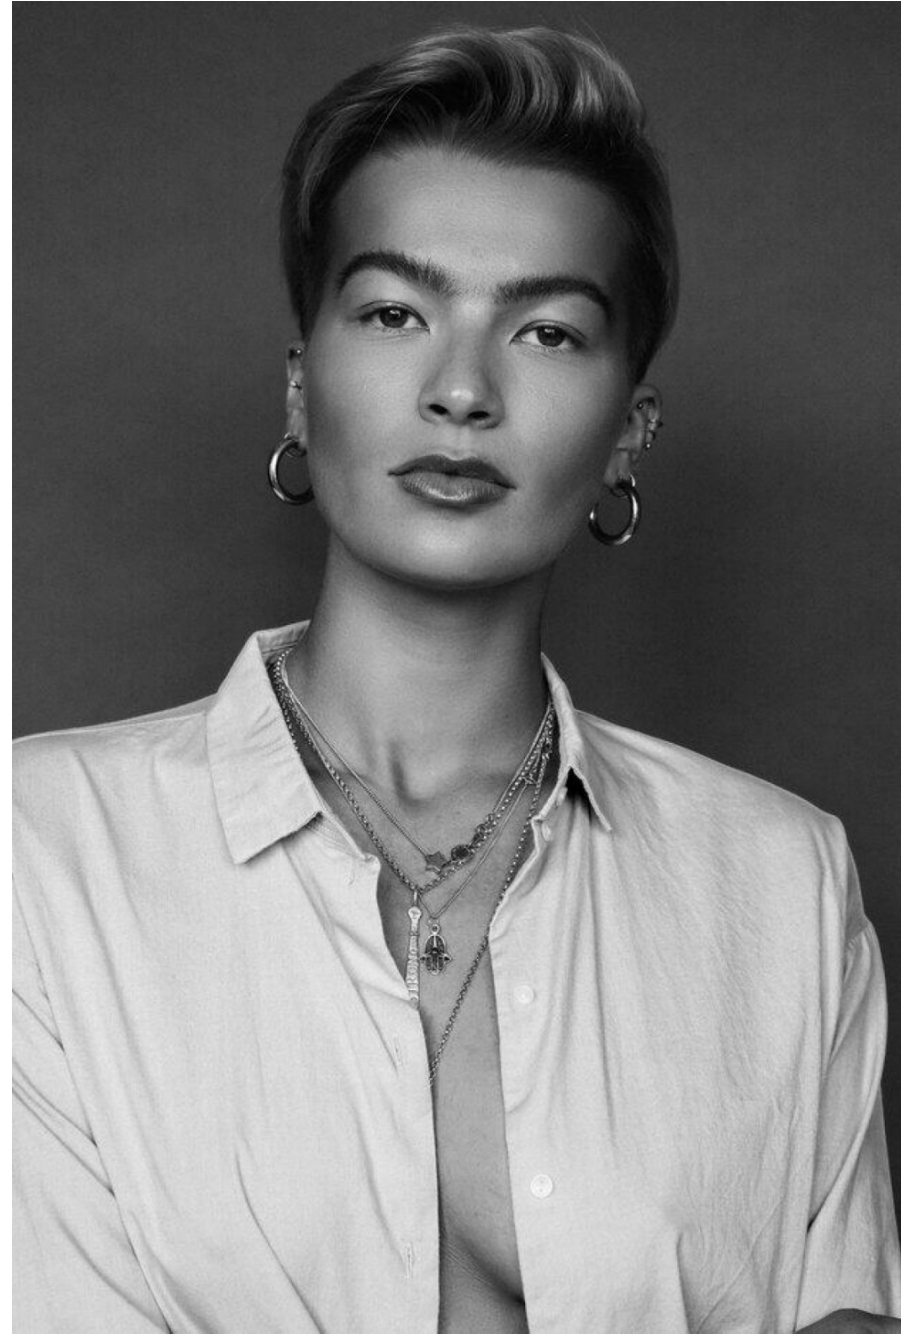

body
— LONDON —

0203 376 8696 | contact@bodylondon.com
Lyric House, Hammersmith Road, London, W14 0QL