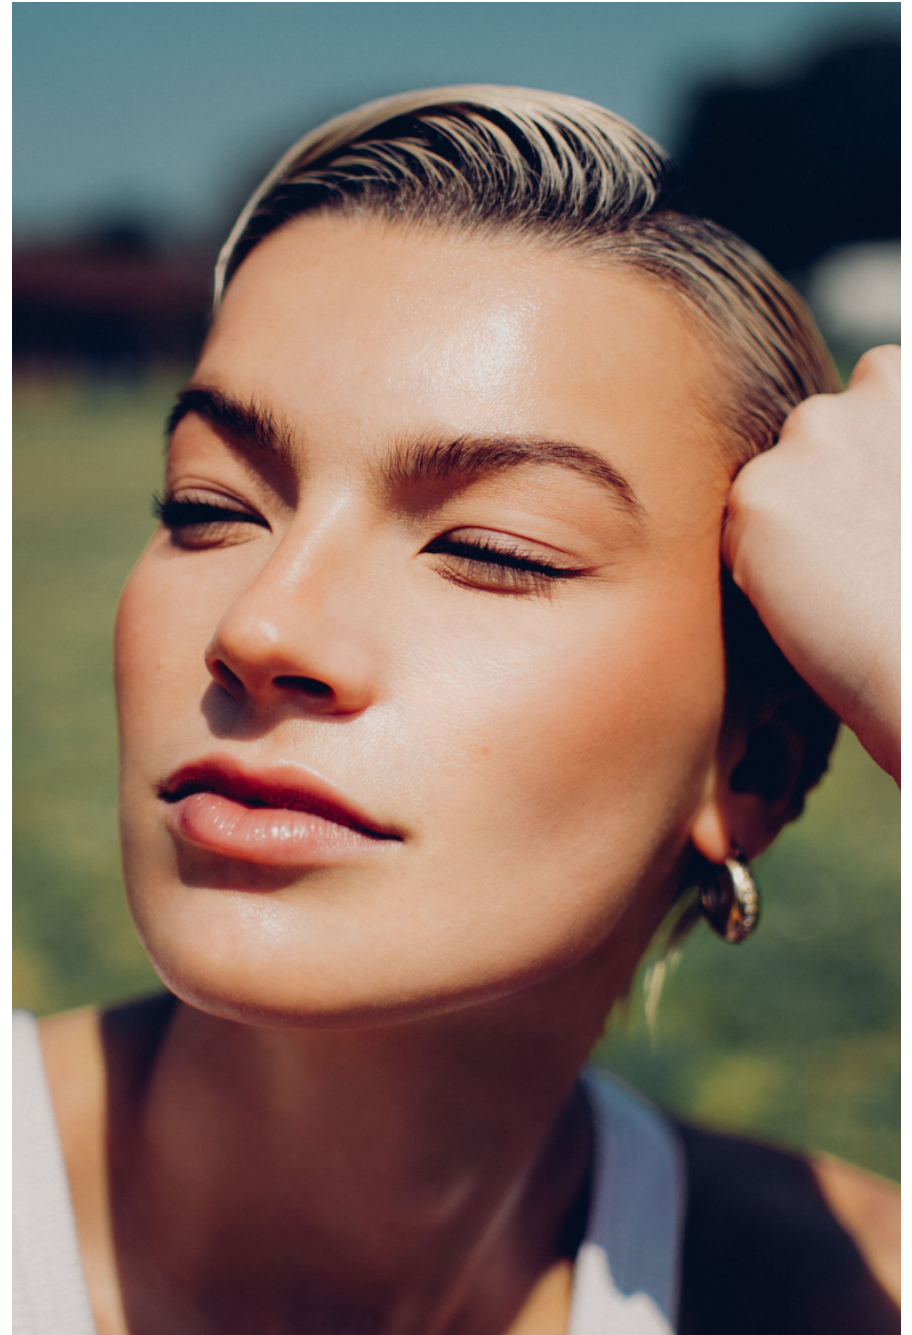

body
— LONDON —

0203 376 8696 | contact@bodylondon.com
Lyric House, Hammersmith Road, London, W14 0QL