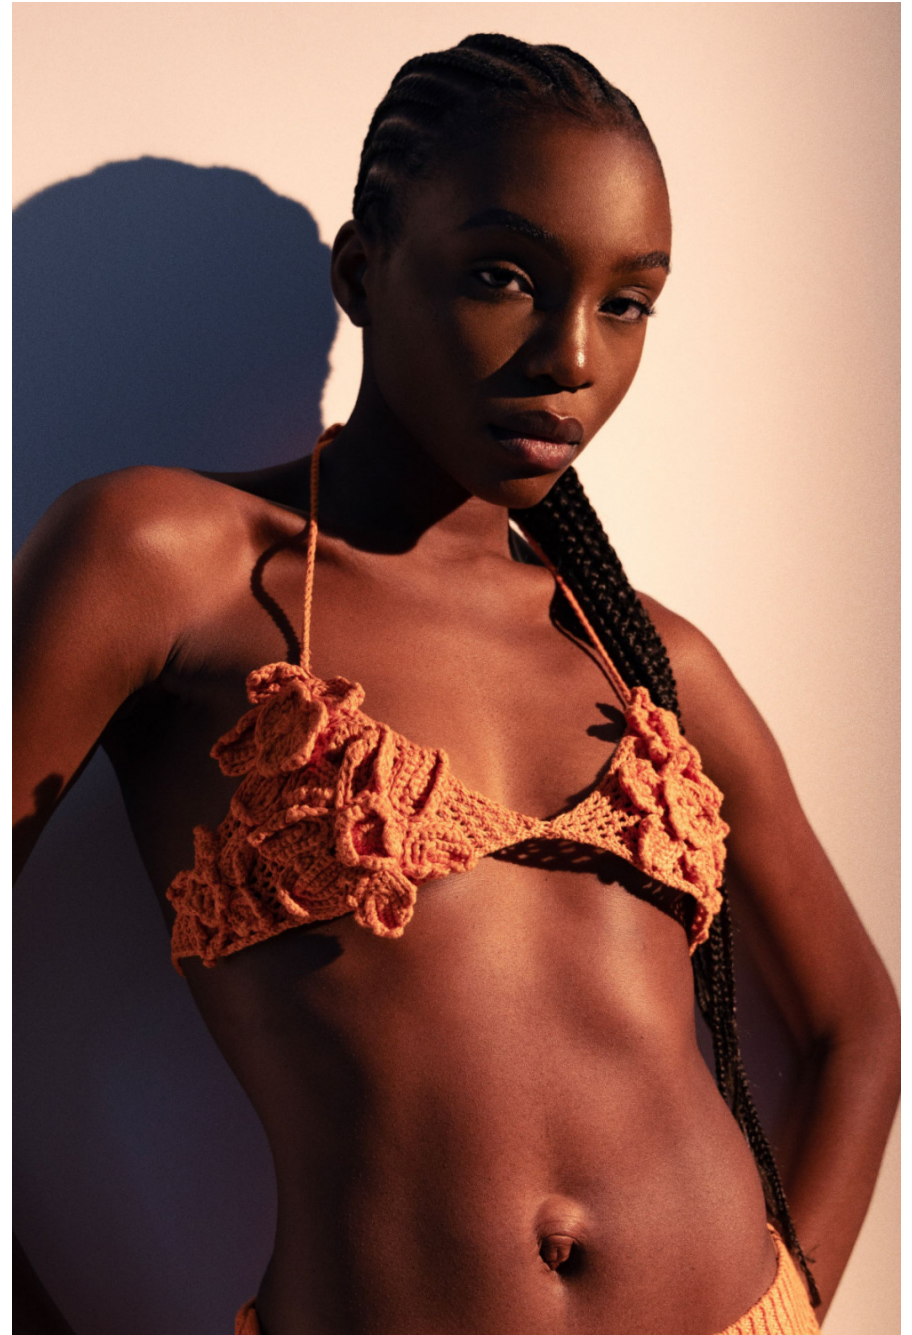

body
— LONDON —

0203 376 8696 | contact@bodylondon.com
Lyric House, Hammersmith Road, London, W14 0QL