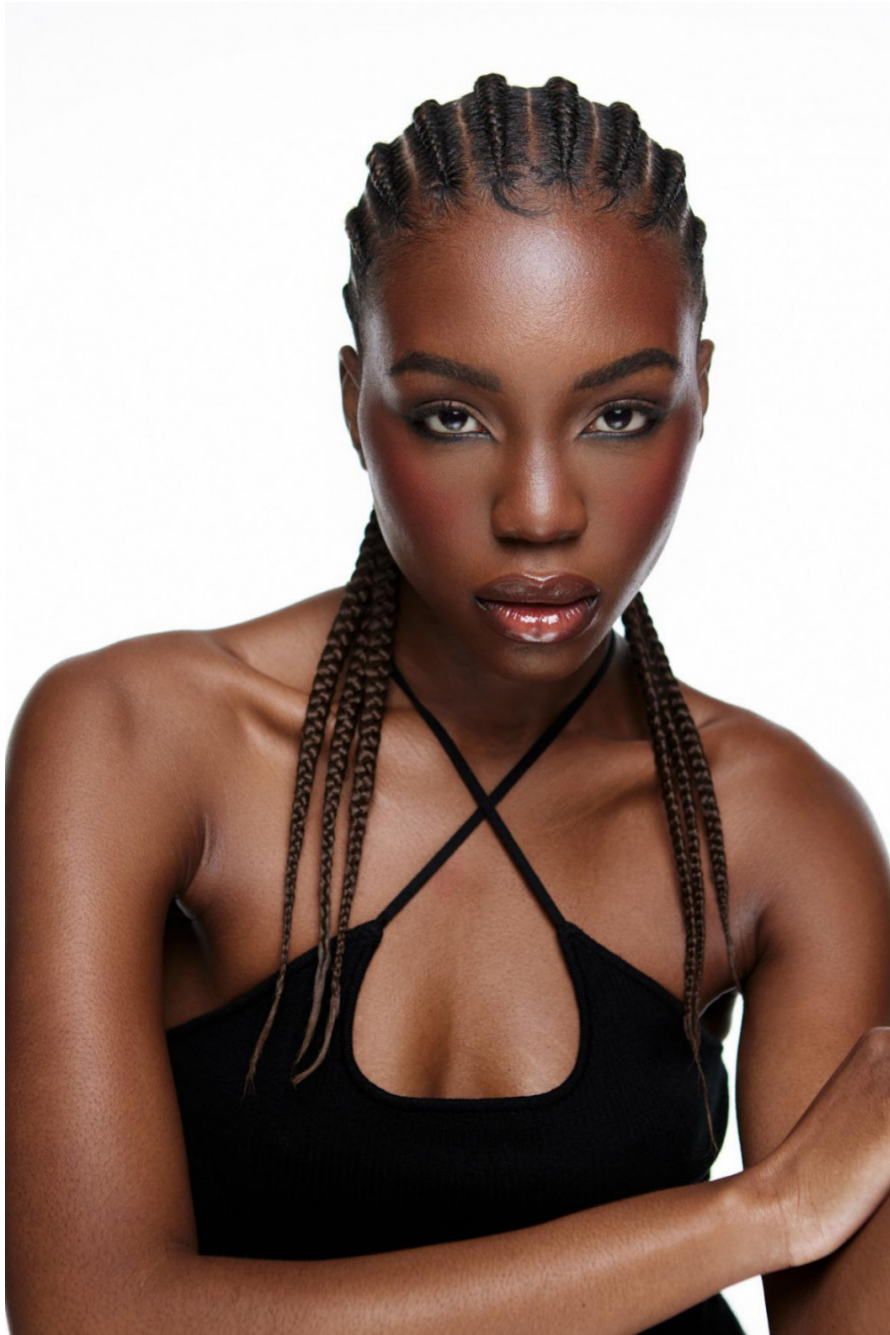

body
— LONDON —

0203 376 8696 | contact@bodylondon.com
Lyric House, Hammersmith Road, London, W14 0QL