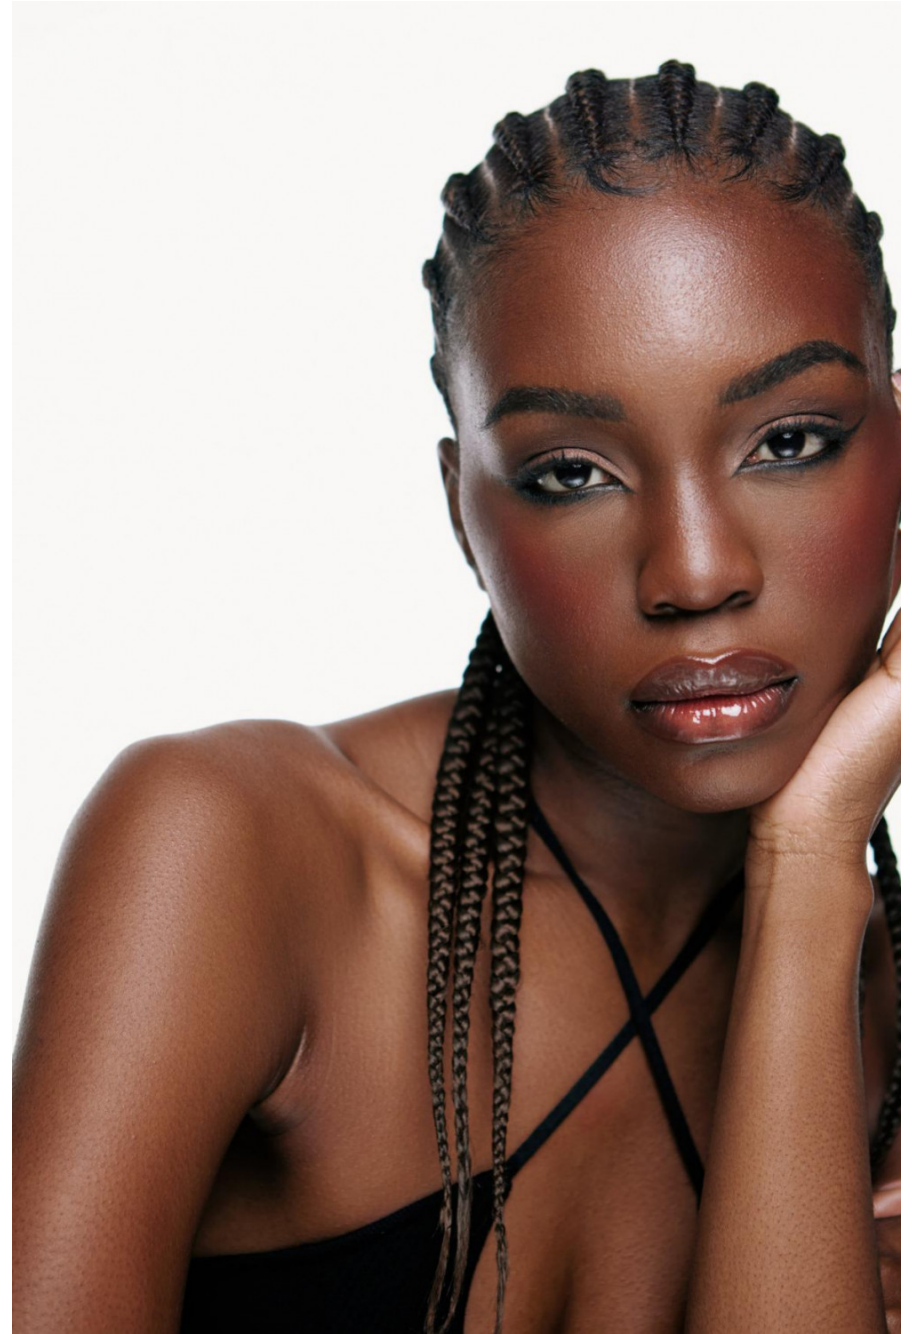

body
— LONDON —

0203 376 8696 | contact@bodylondon.com
Lyric House, Hammersmith Road, London, W14 0QL