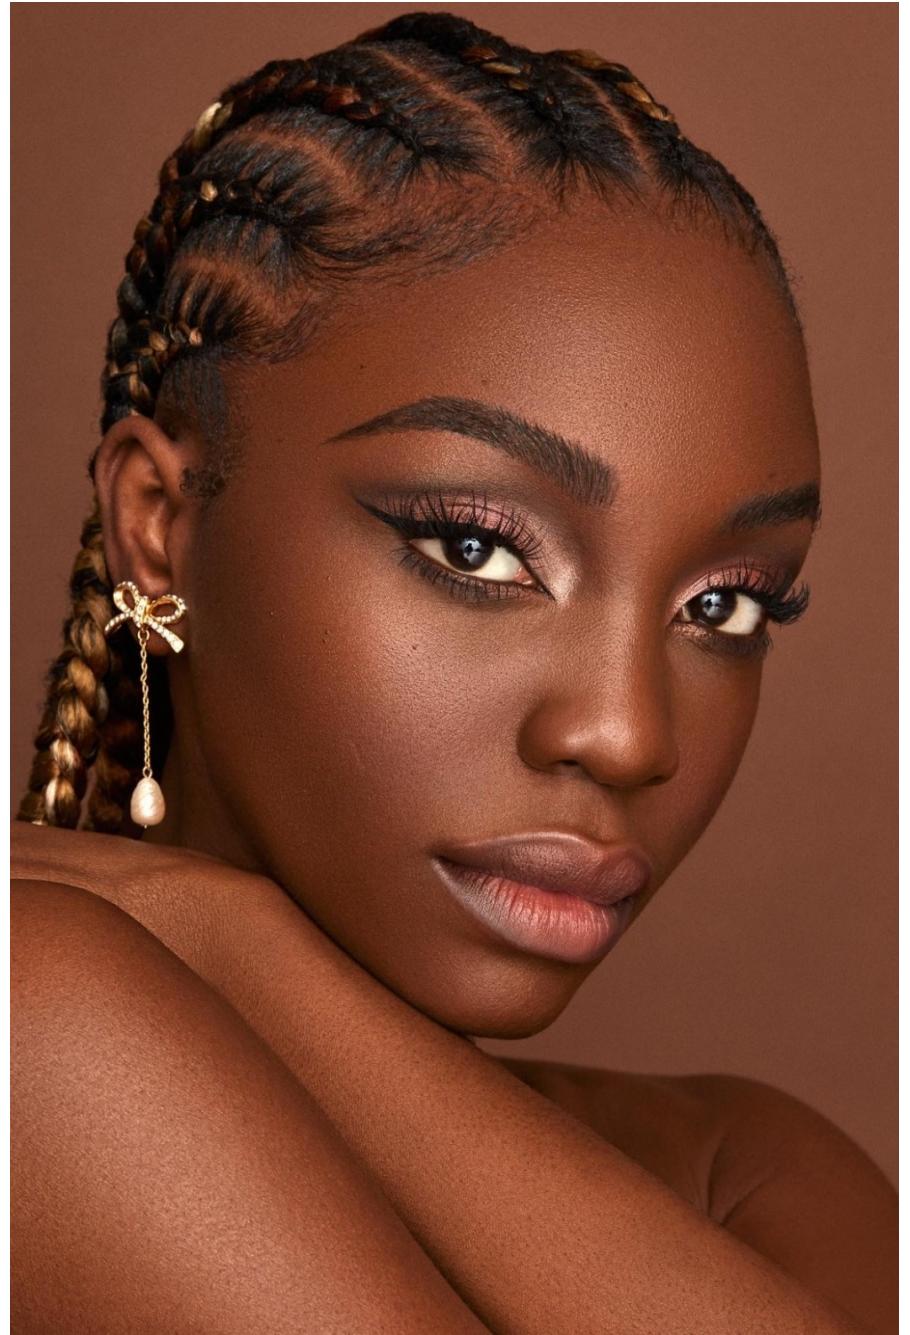

body
— LONDON —

0203 376 8696 | contact@bodylondon.com
Lyric House, Hammersmith Road, London, W14 0QL