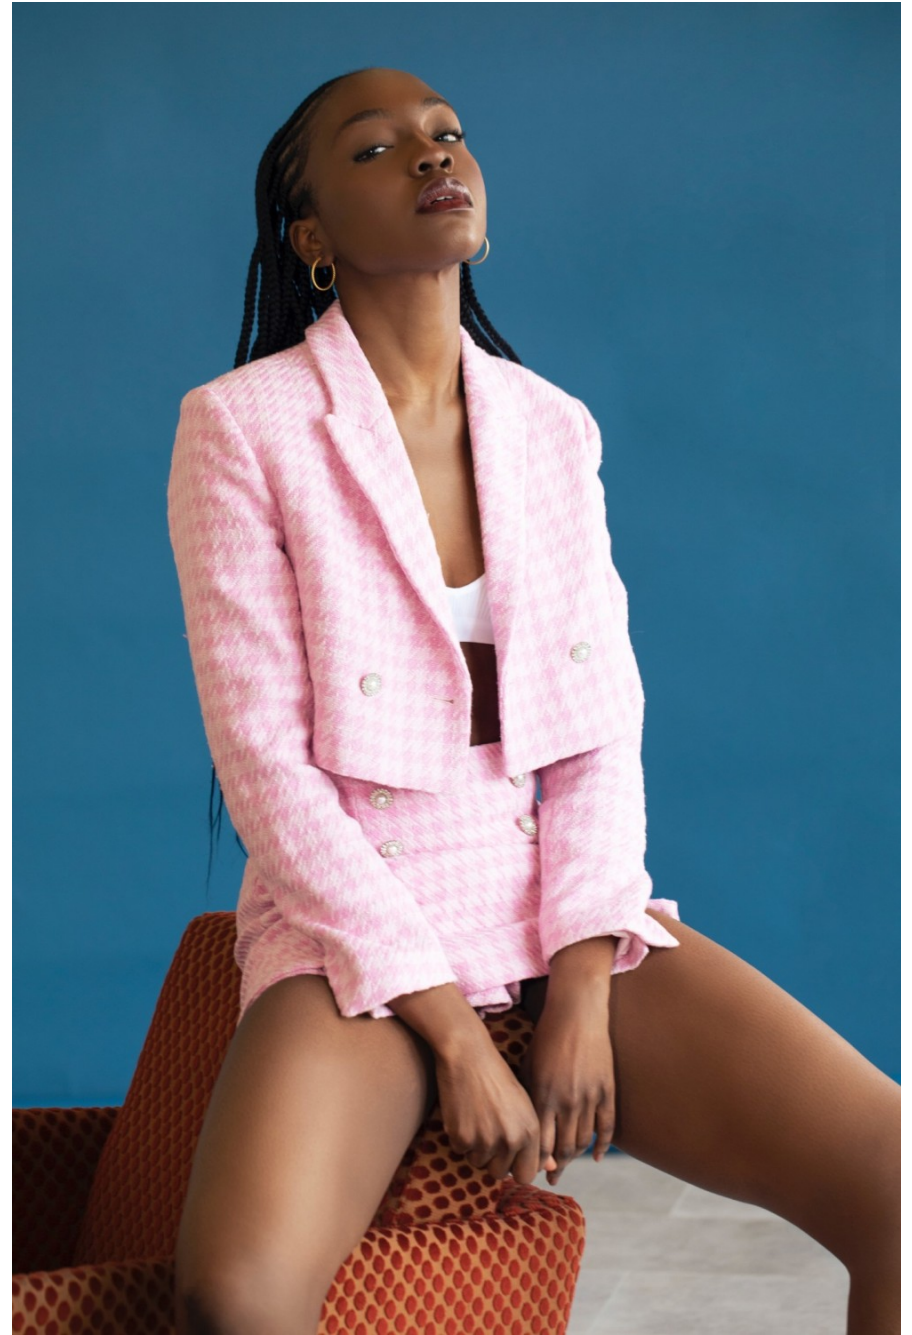

body
— LONDON —

0203 376 8696 | contact@bodylondon.com
Lyric House, Hammersmith Road, London, W14 0QL