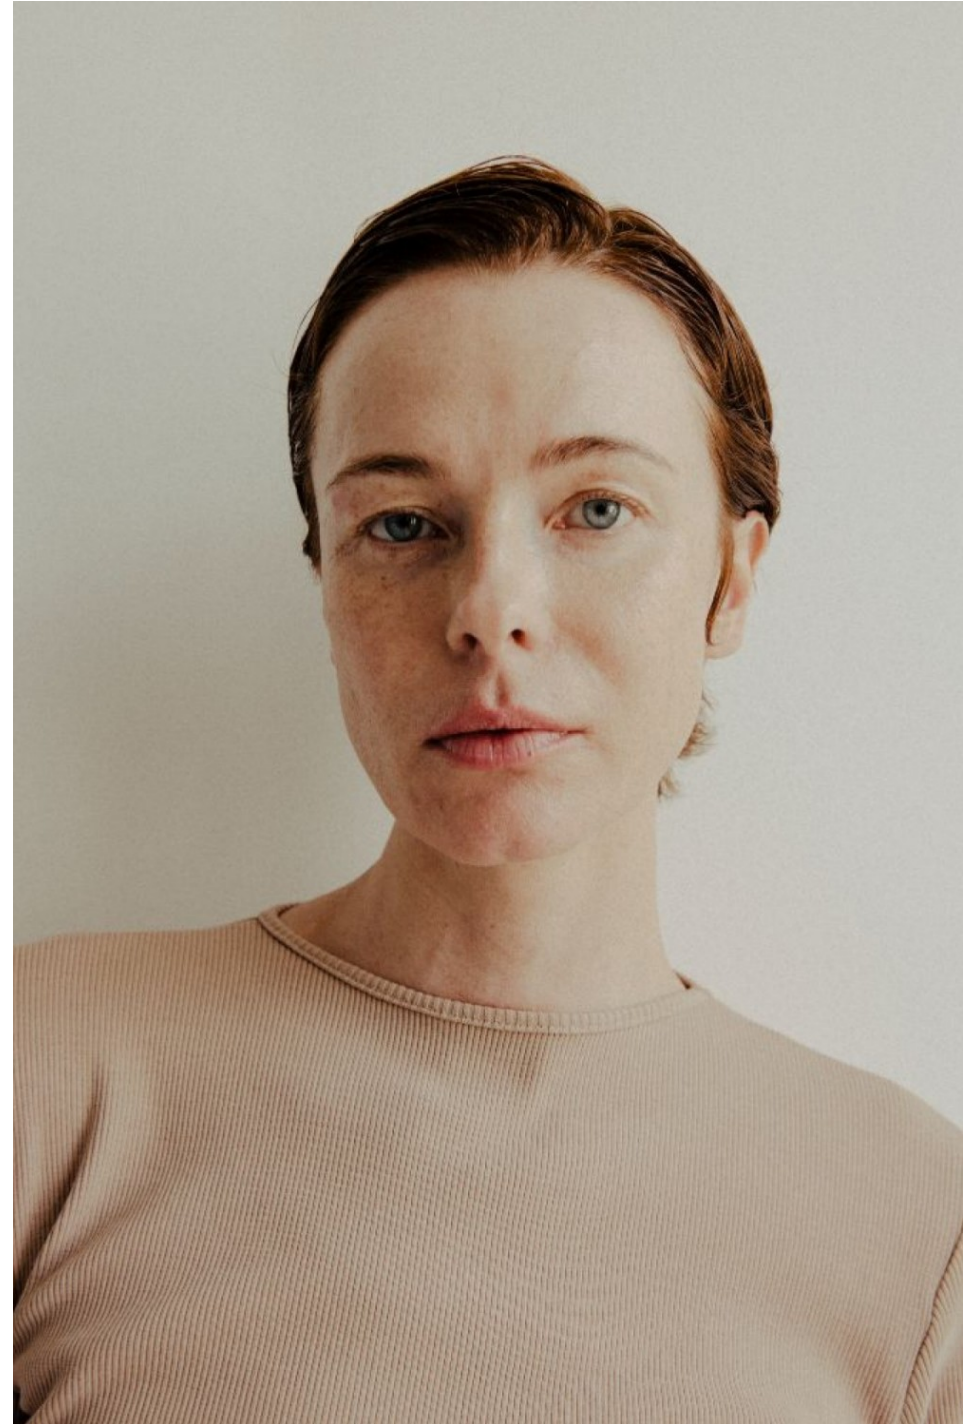

Marzena Karakale

height 180 cm / 5ft 11"
chest 84 cm / 33"
waist 63 cm / 25"
hip 92 cm / 36"
dress 8 / 36
shoe 7 / 40
eyes Blue
hair Red

body
— LONDON —

0203 376 8696 | contact@bodylondon.com
Lyric House, Hammersmith Road, London, W14 0QL