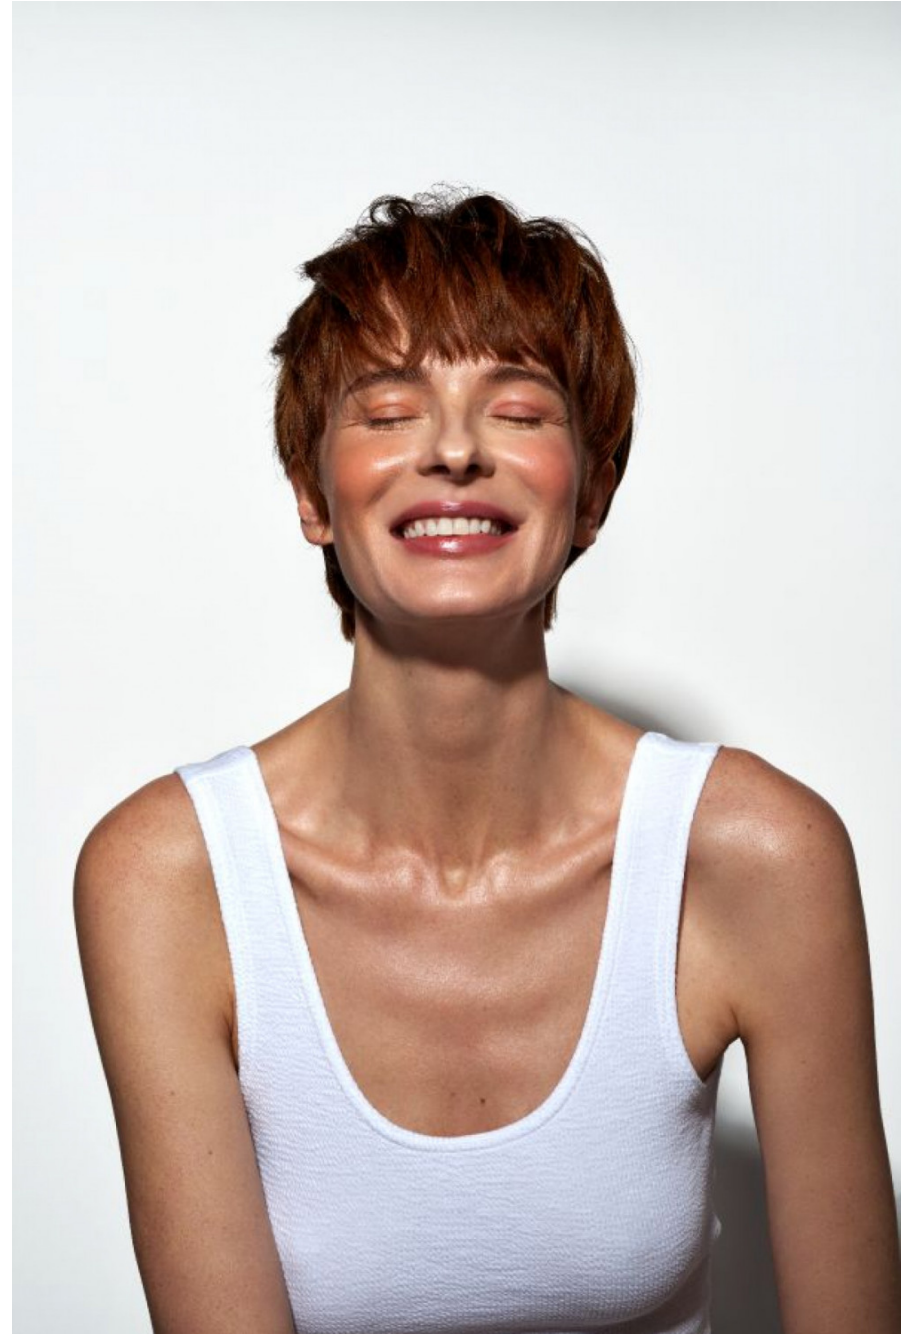

body
— LONDON —

0203 376 8696 | contact@bodylondon.com
Lyric House, Hammersmith Road, London, W14 0QL