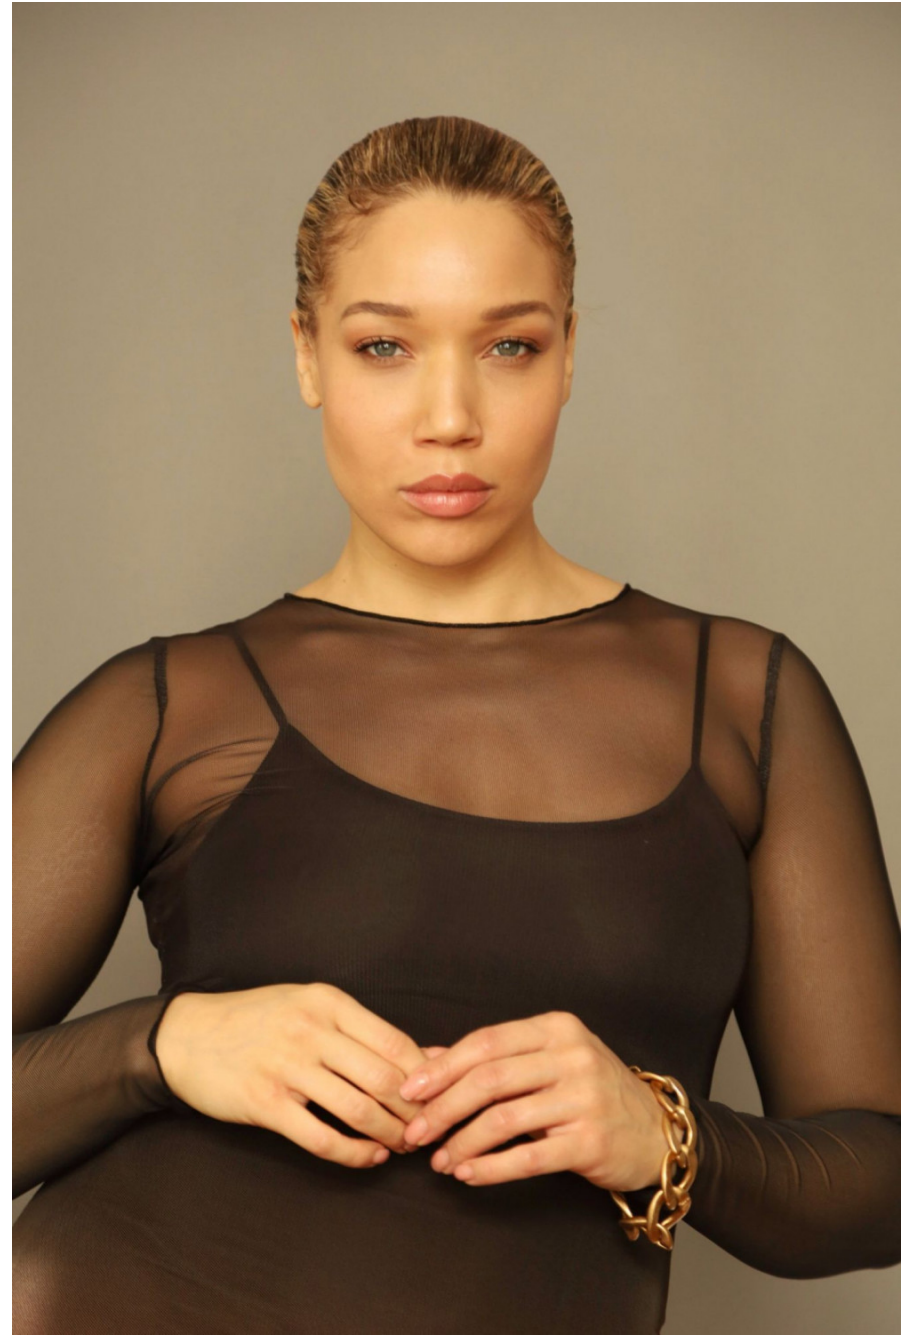

body
— LONDON —

0203 376 8696 | contact@bodylondon.com
Lyric House, Hammersmith Road, London, W14 0QL