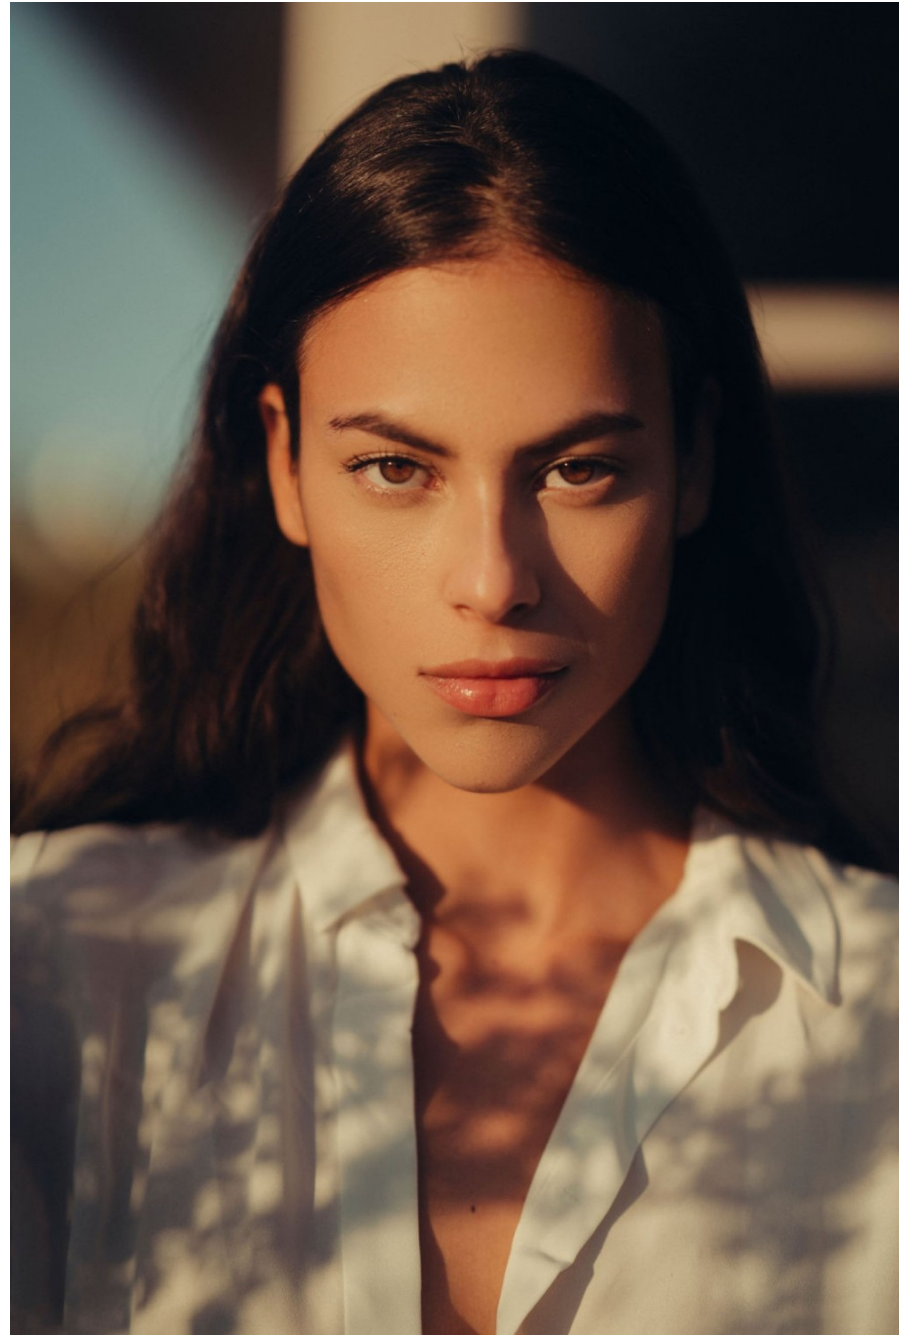

body
— LONDON —

0203 376 8696 | contact@bodylondon.com
Lyric House, Hammersmith Road, London, W14 0QL