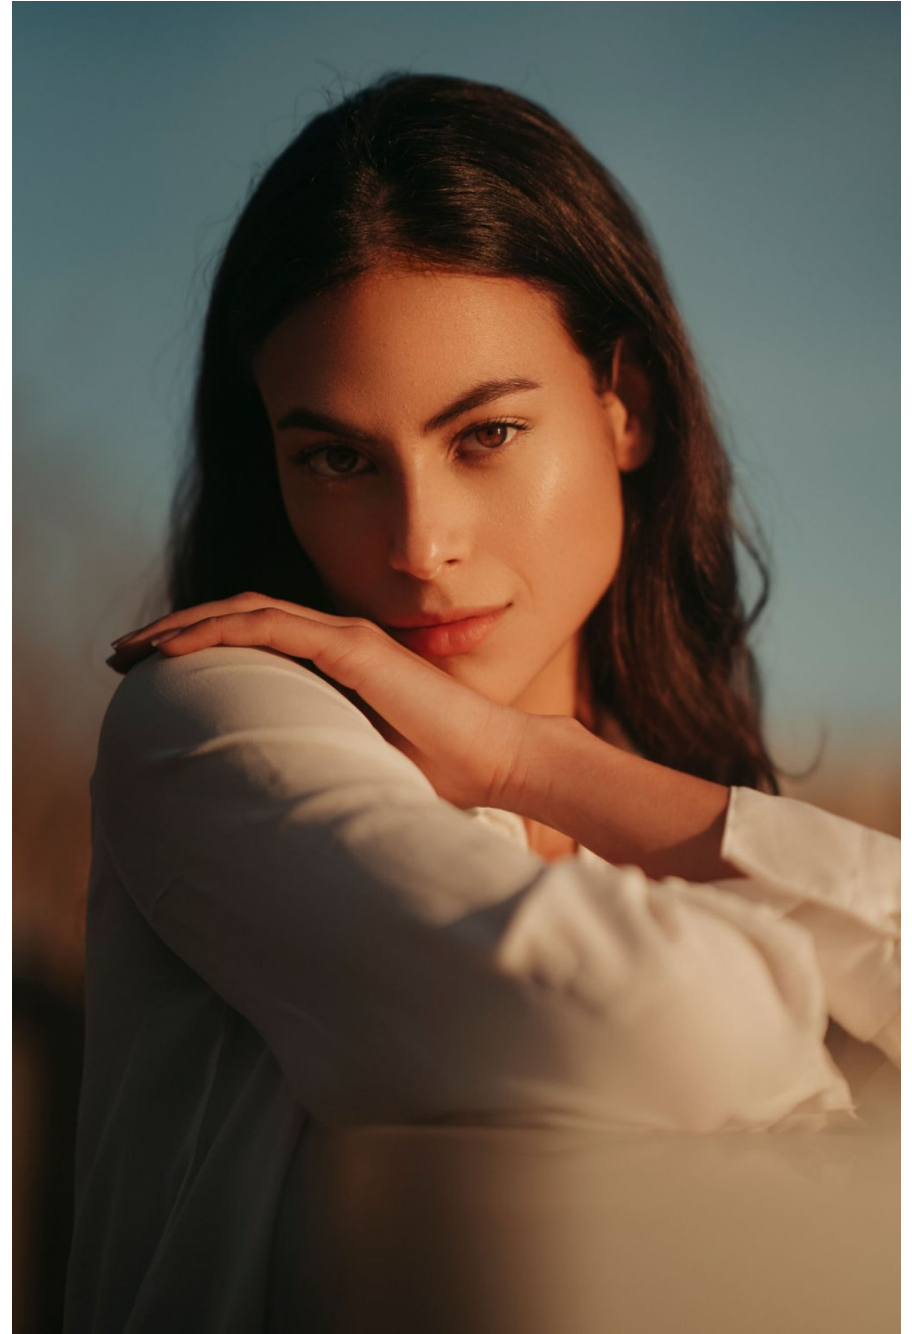

body
— LONDON —

0203 376 8696 | contact@bodylondon.com
Lyric House, Hammersmith Road, London, W14 0QL