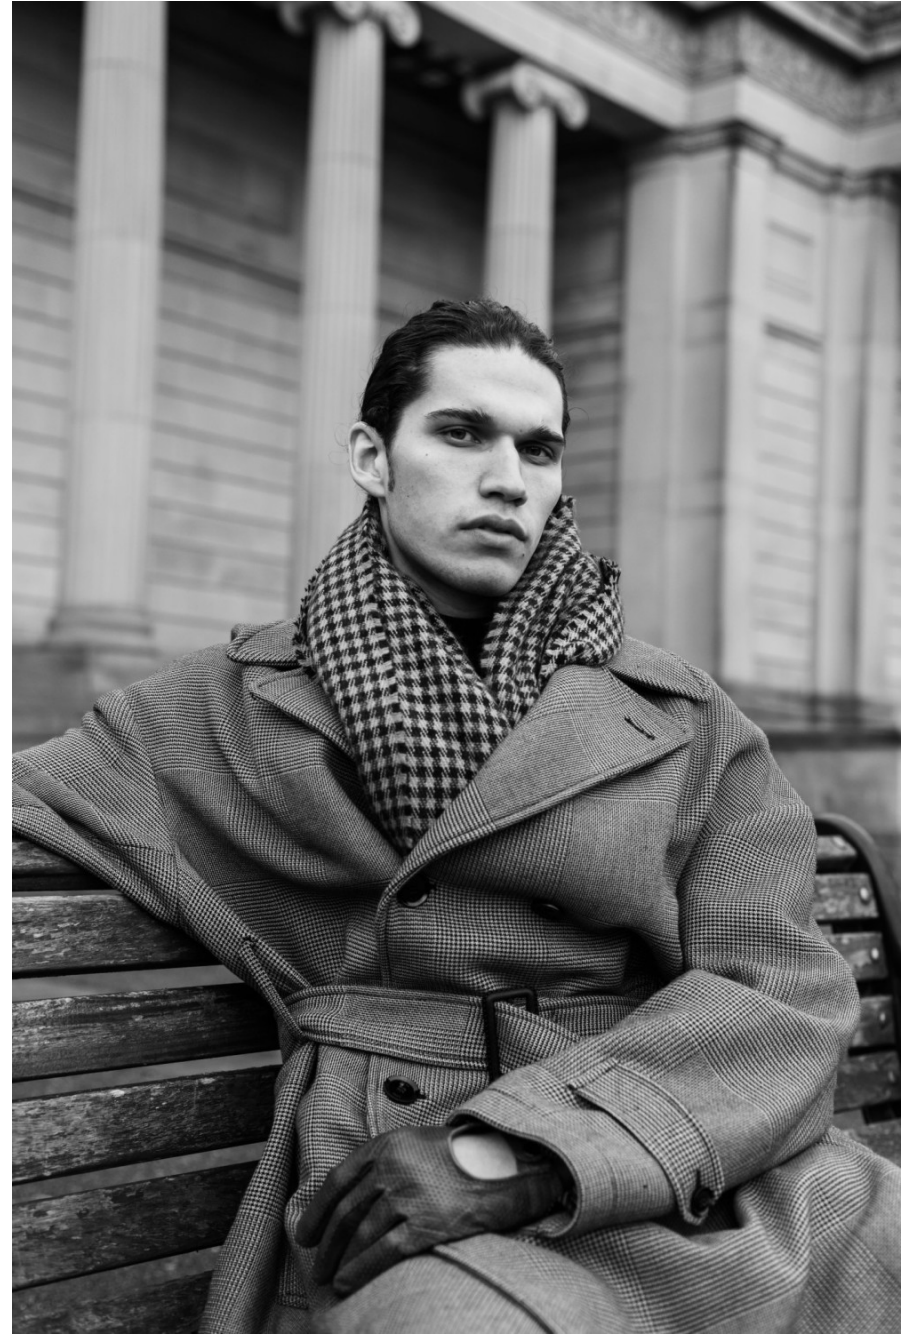

body
— LONDON —

0203 376 8696 | contact@bodylondon.com
Lyric House, Hammersmith Road, London, W14 0QL