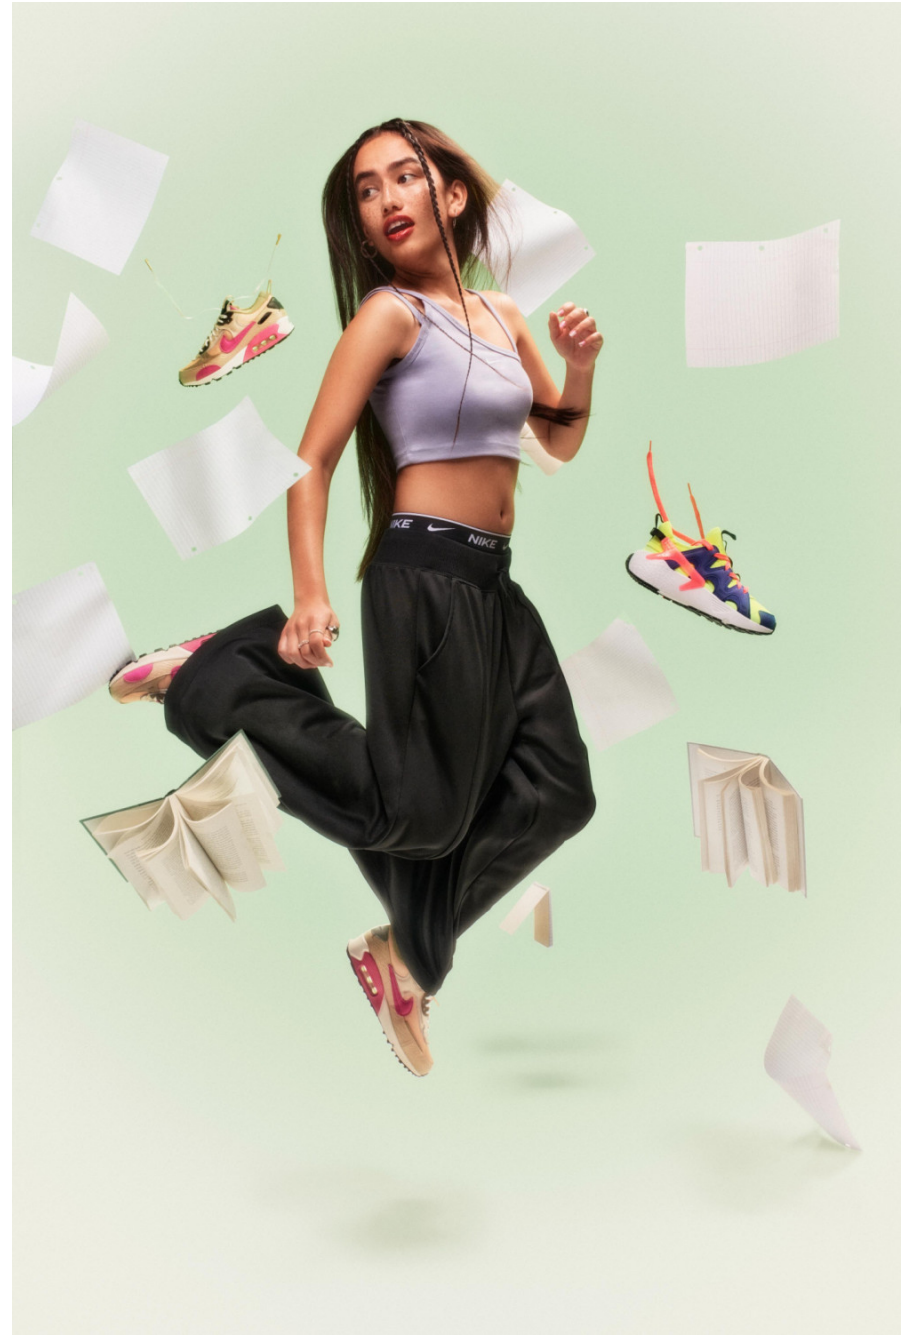

body
— LONDON —

0203 376 8696 | contact@bodylondon.com
Lyric House, Hammersmith Road, London, W14 0QL