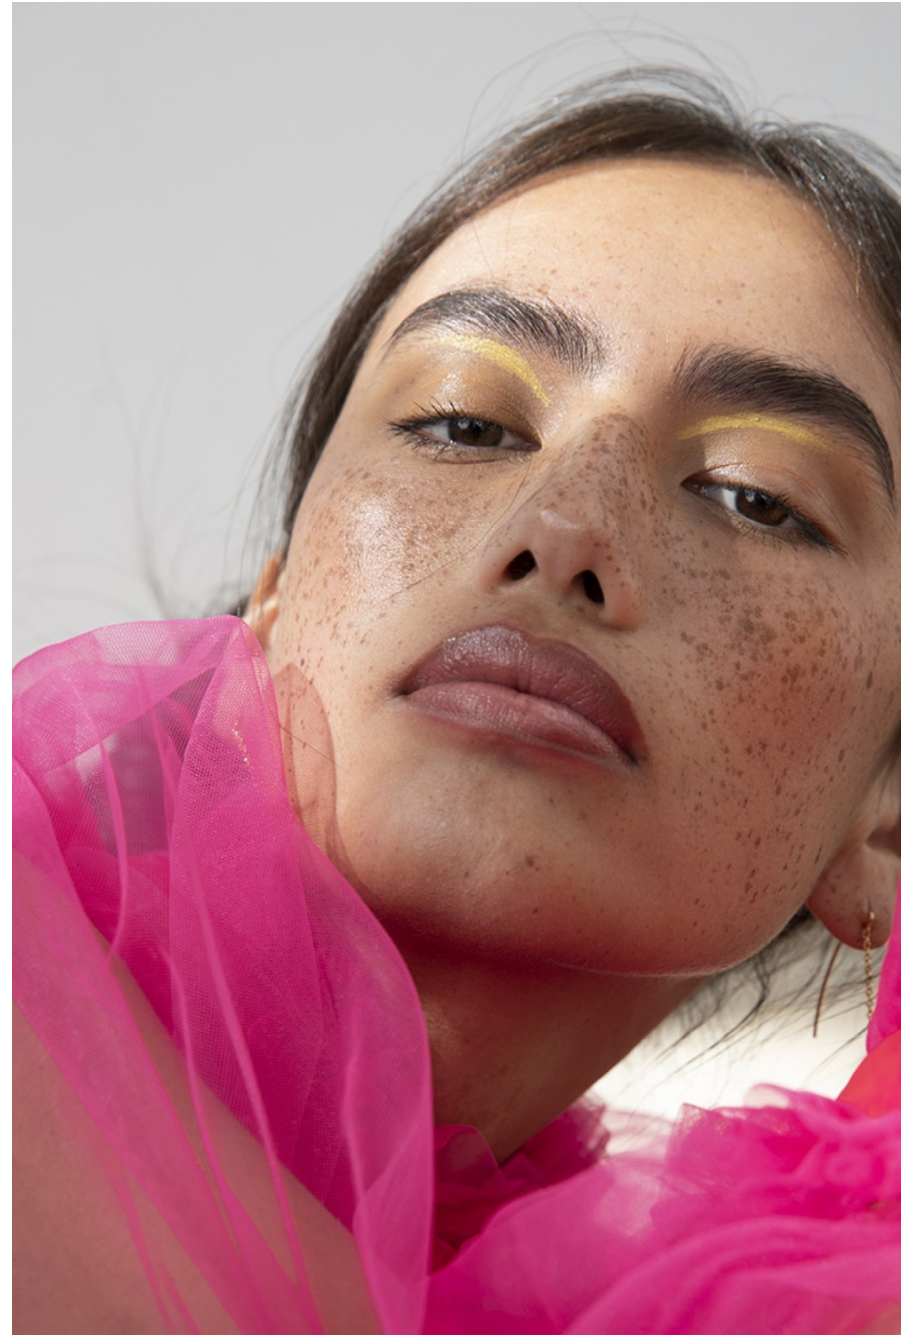

body
— LONDON —

0203 376 8696 | contact@bodylondon.com
Lyric House, Hammersmith Road, London, W14 0QL