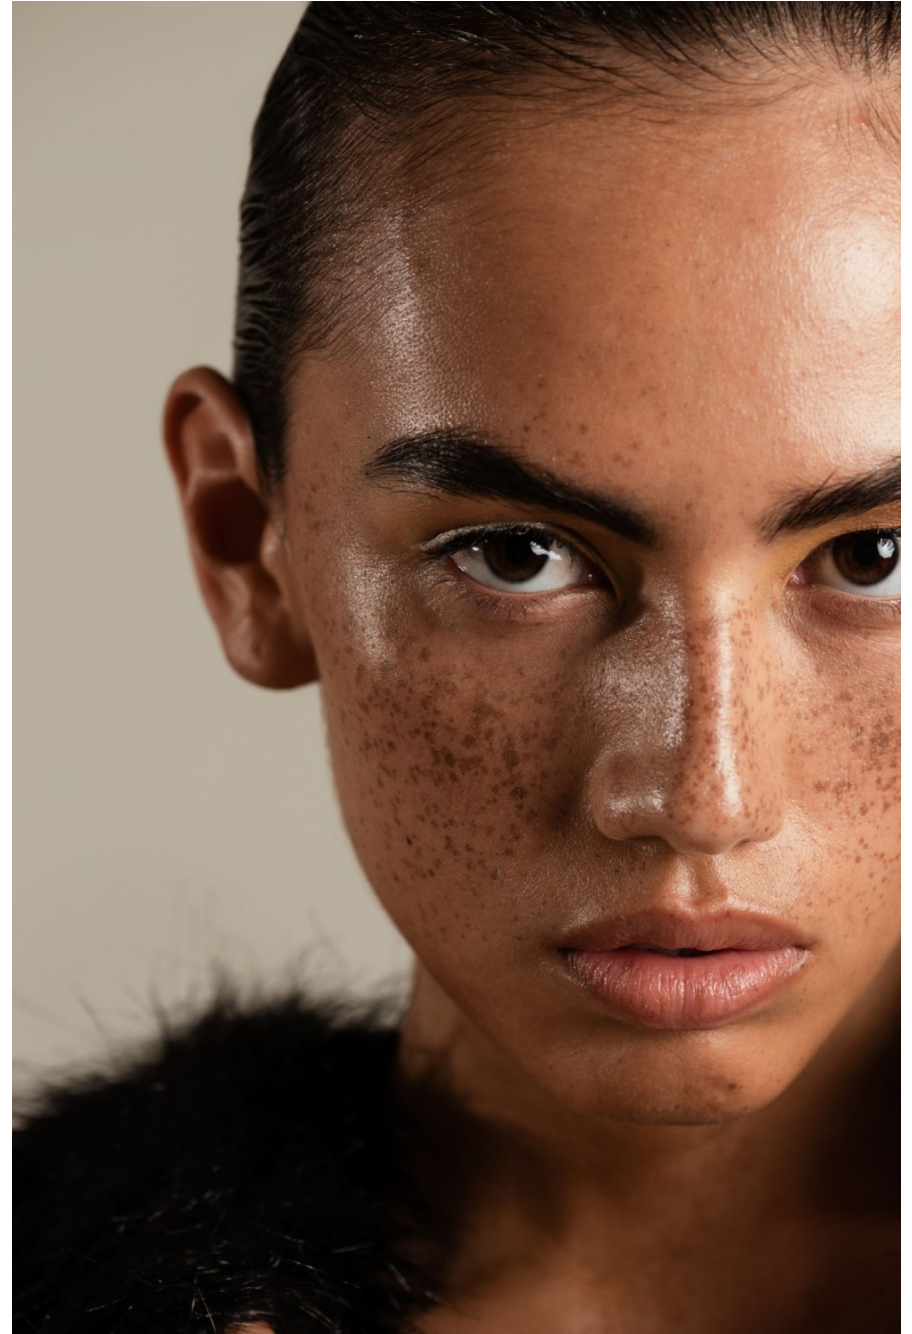

body
— LONDON —

0203 376 8696 | contact@bodylondon.com
Lyric House, Hammersmith Road, London, W14 0QL