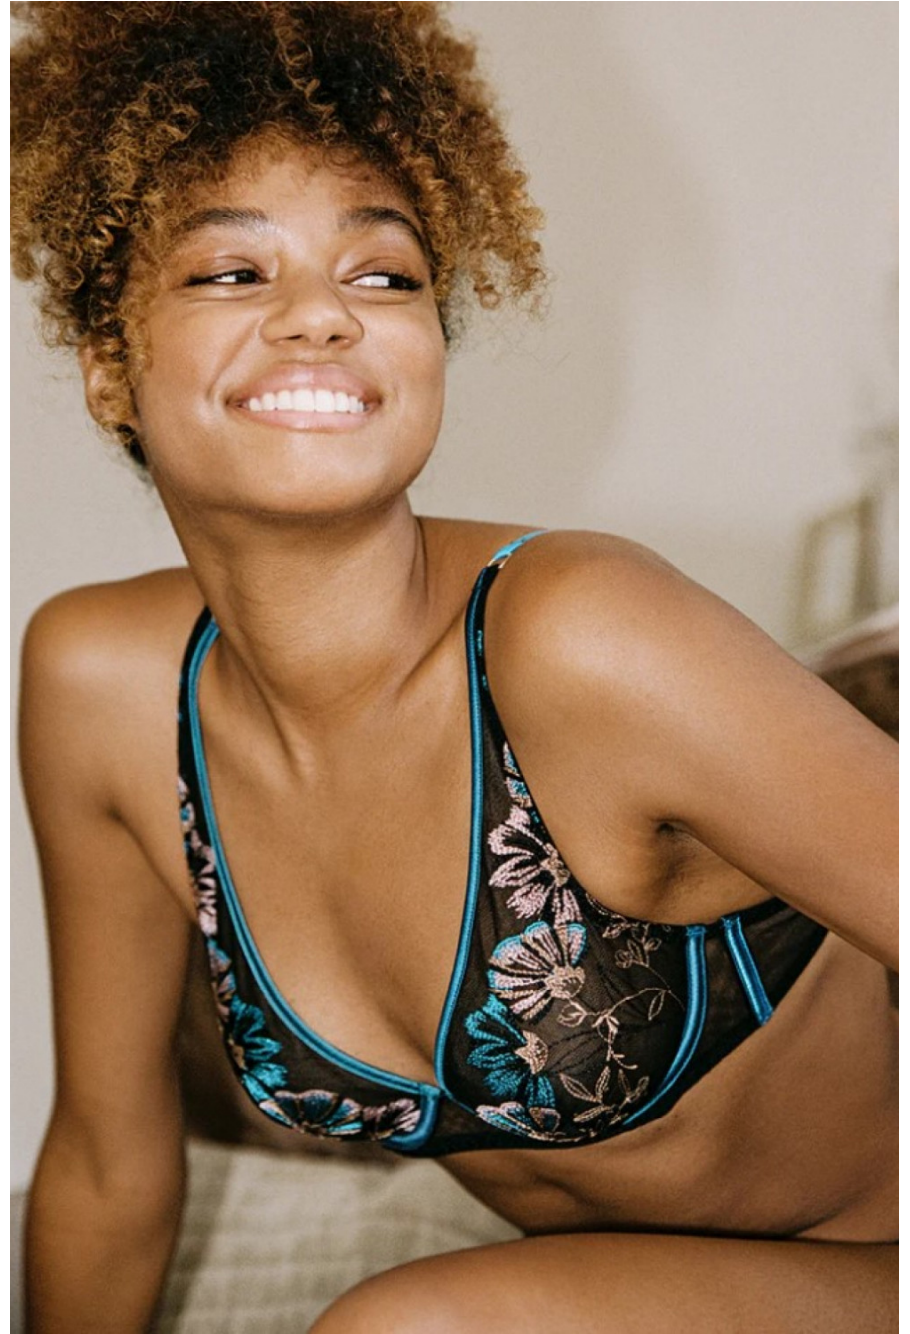

Adim Ugodi

height 172 cm / 5ft 7.5"
chest 84 cm / 33"
waist 64 cm / 25"
hip 88 cm / 34.5"
dress 8 / 36
shoe 5 / 38
eyes Brown
hair Brown

body
— LONDON —

0203 376 8696 | contact@bodylondon.com
Lyric House, Hammersmith Road, London, W14 0QL