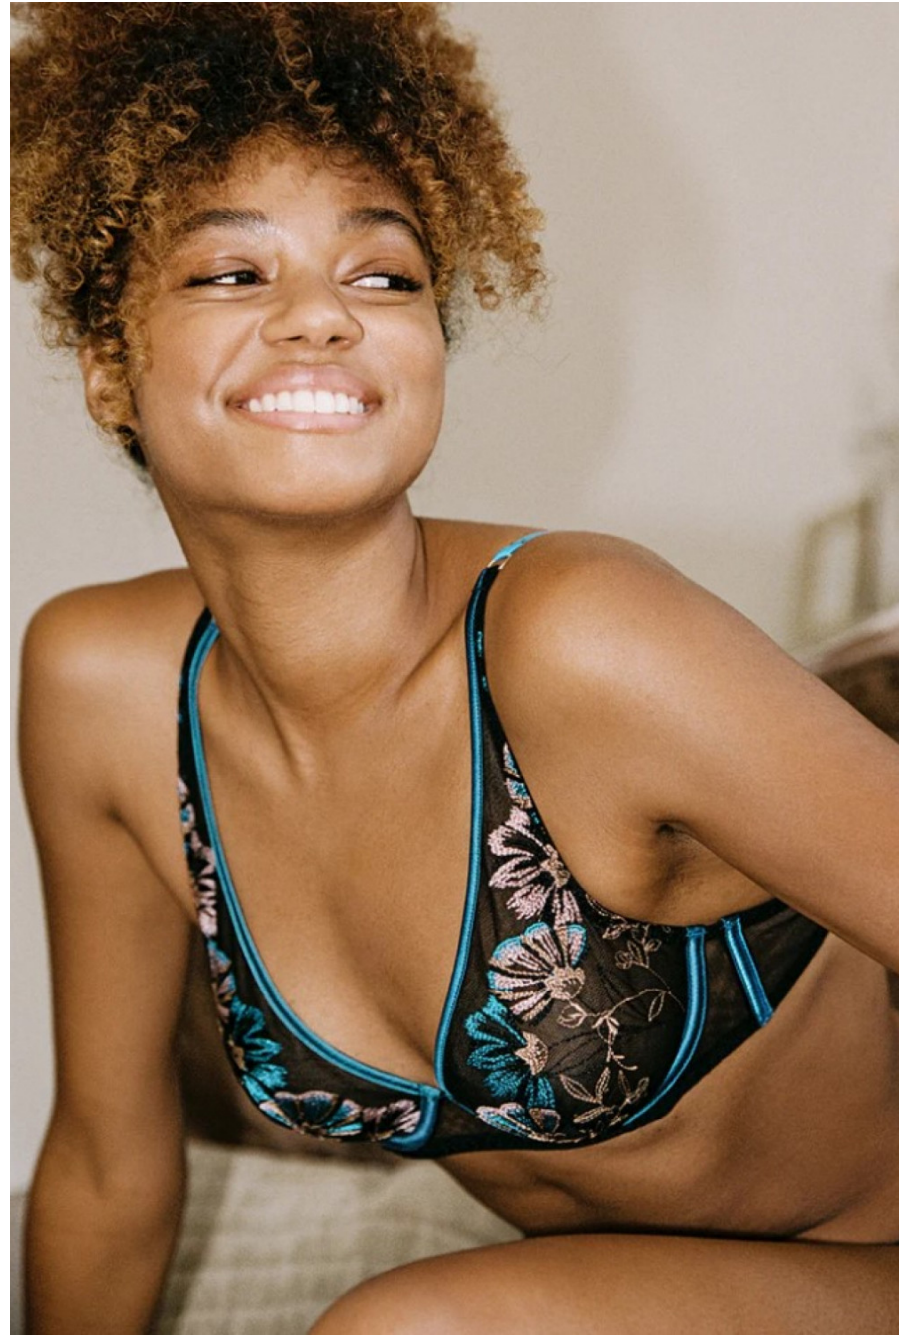

body
— LONDON —

0203 376 8696 | contact@bodylondon.com
Lyric House, Hammersmith Road, London, W14 0QL