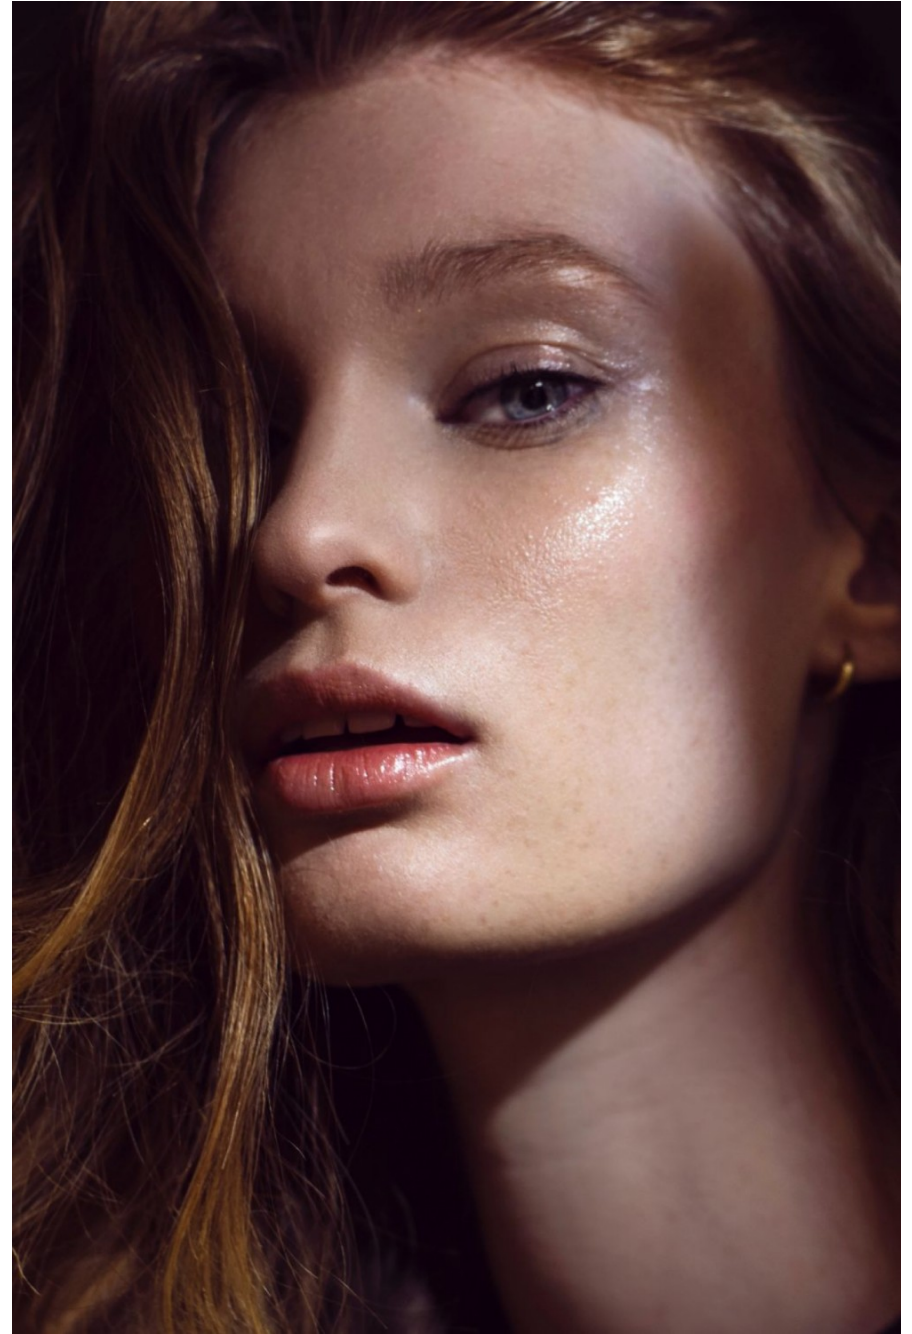

body
— LONDON —

0203 376 8696 | contact@bodylondon.com
Lyric House, Hammersmith Road, London, W14 0QL