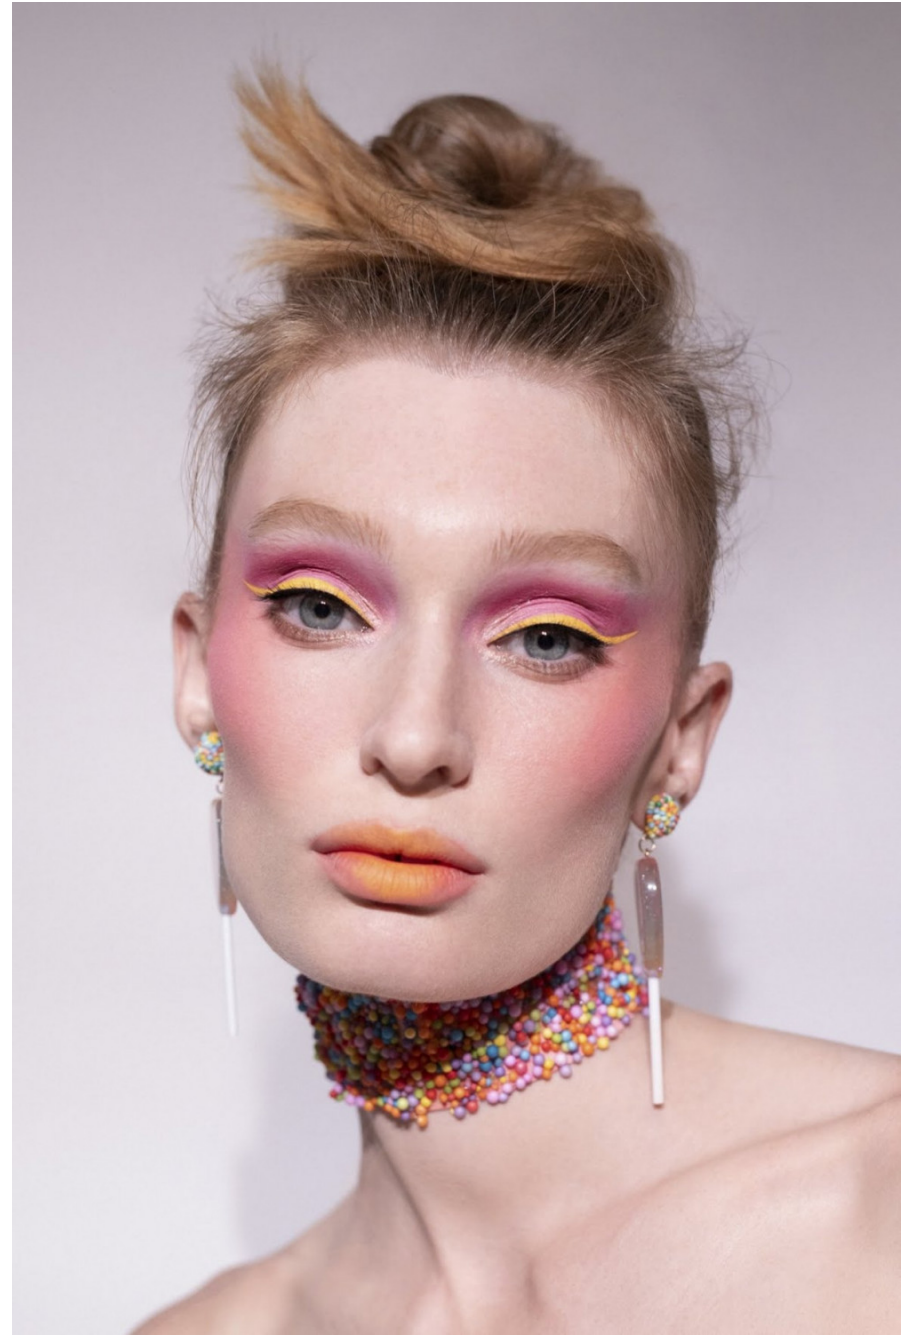

body
— LONDON —

0203 376 8696 | contact@bodylondon.com
Lyric House, Hammersmith Road, London, W14 0QL