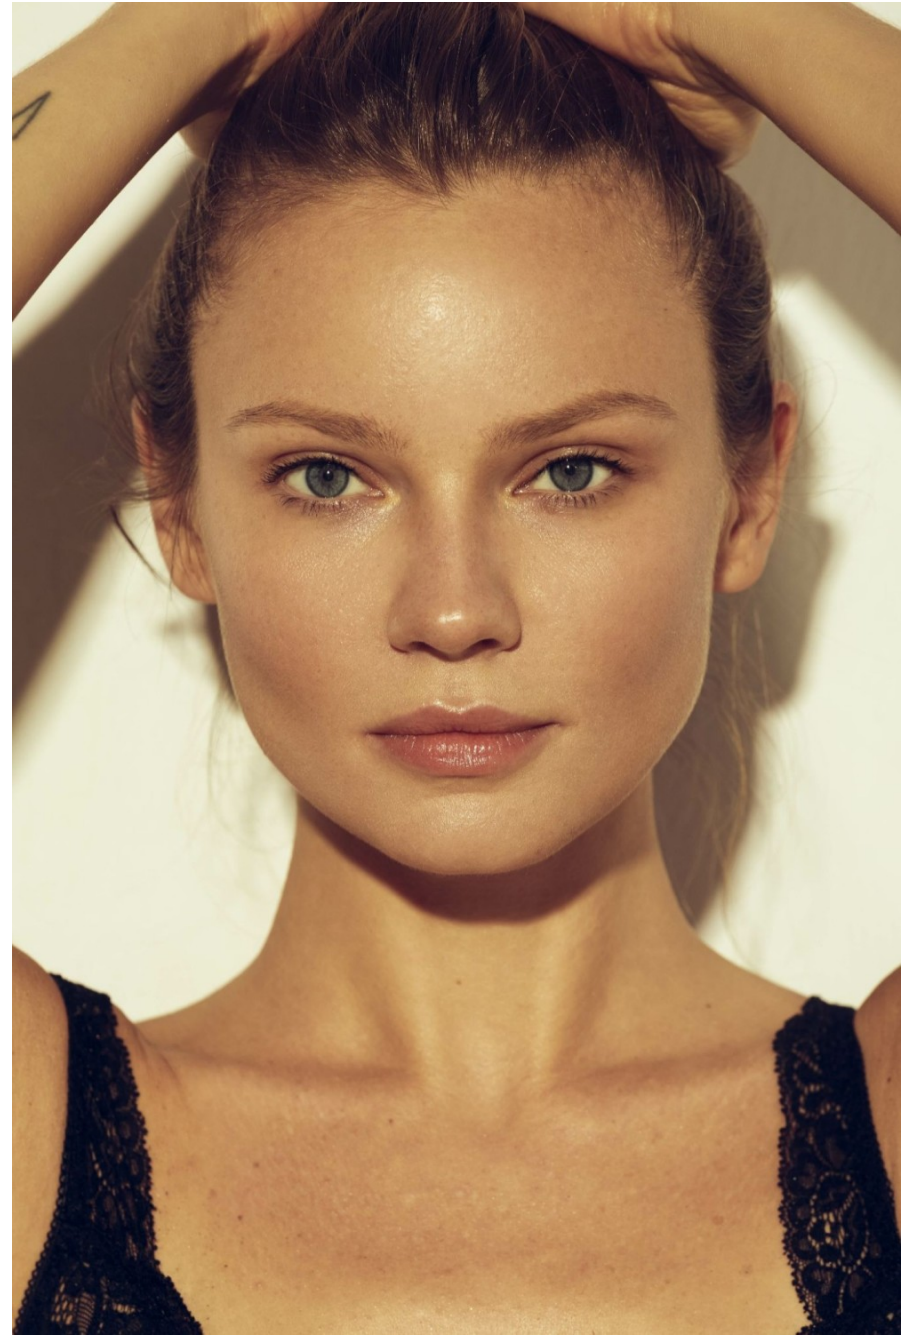

body
— LONDON —

0203 376 8696 | contact@bodylondon.com
Lyric House, Hammersmith Road, London, W14 0QL