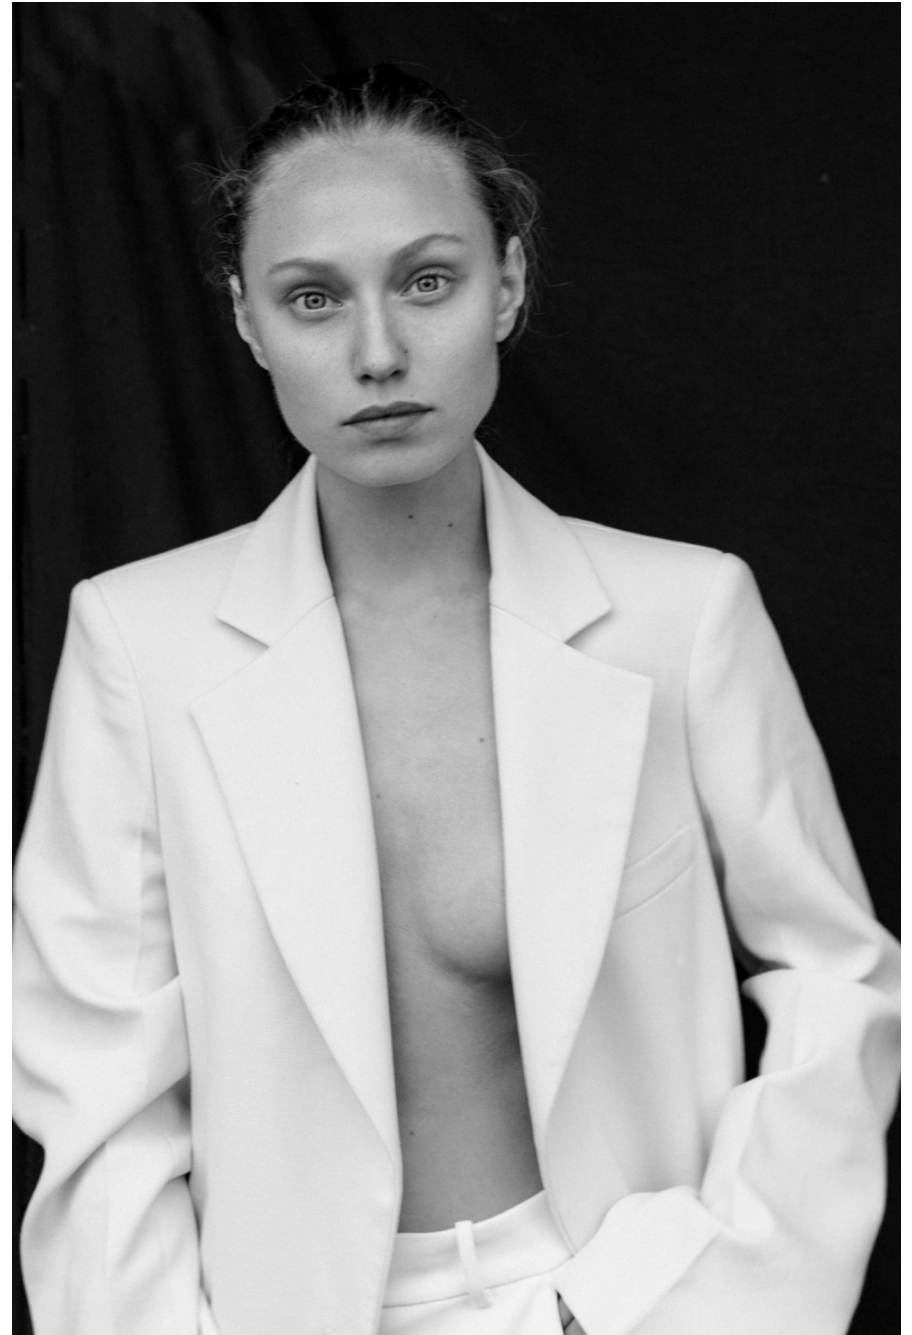

body
— LONDON —

0203 376 8696 | contact@bodylondon.com
Lyric House, Hammersmith Road, London, W14 0QL