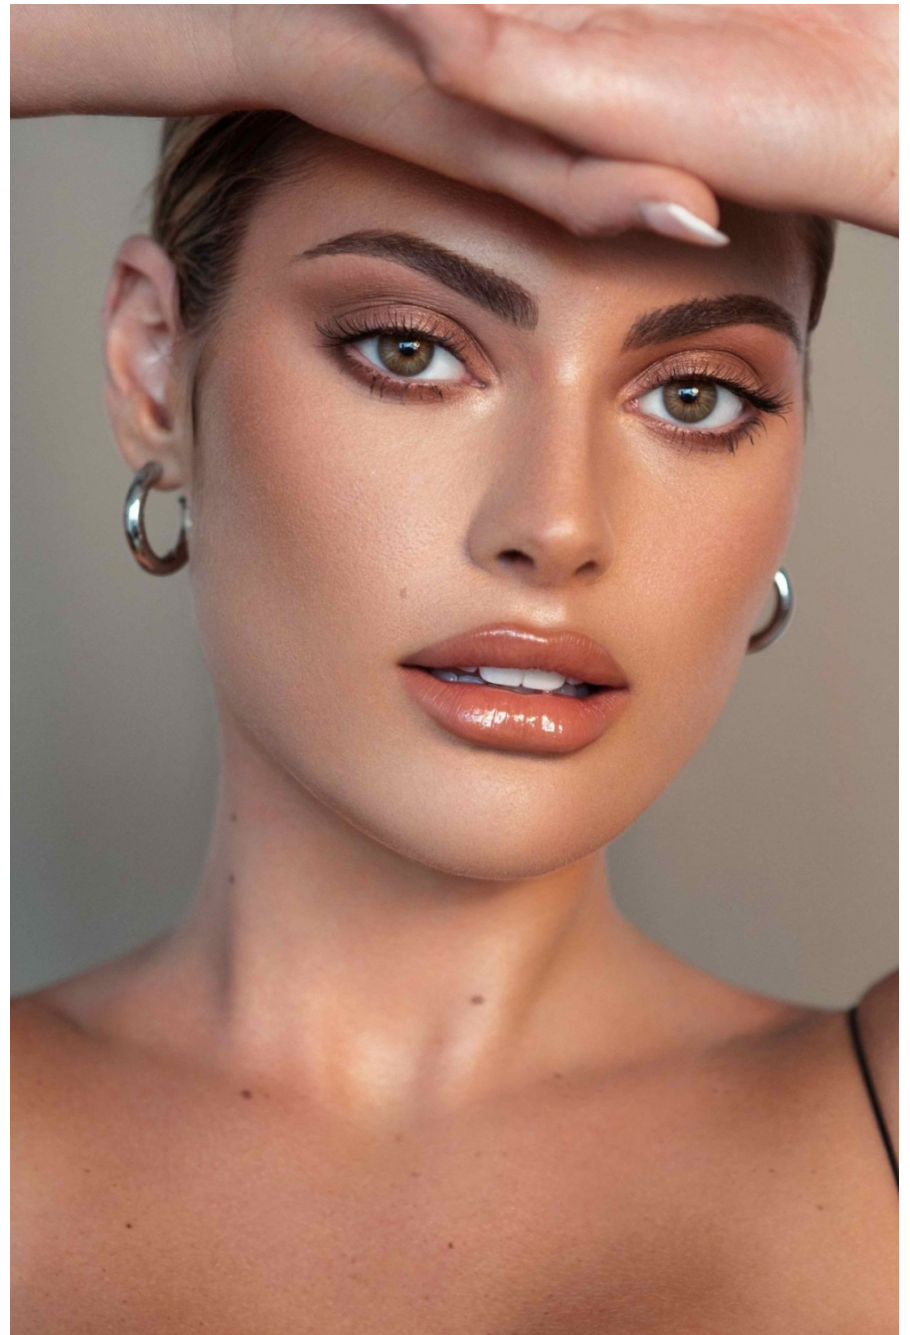

Madison Martina

height 175 cm / 5ft 9"
chest 86 cm / 34"
waist 67 cm / 26.5"
hip 93 cm / 36.5"
dress 8 / 36
shoe 7 / 40
eyes Brown
hair Blonde

body
— LONDON —

0203 376 8696 | contact@bodylondon.com
Lyric House, Hammersmith Road, London, W14 0QL