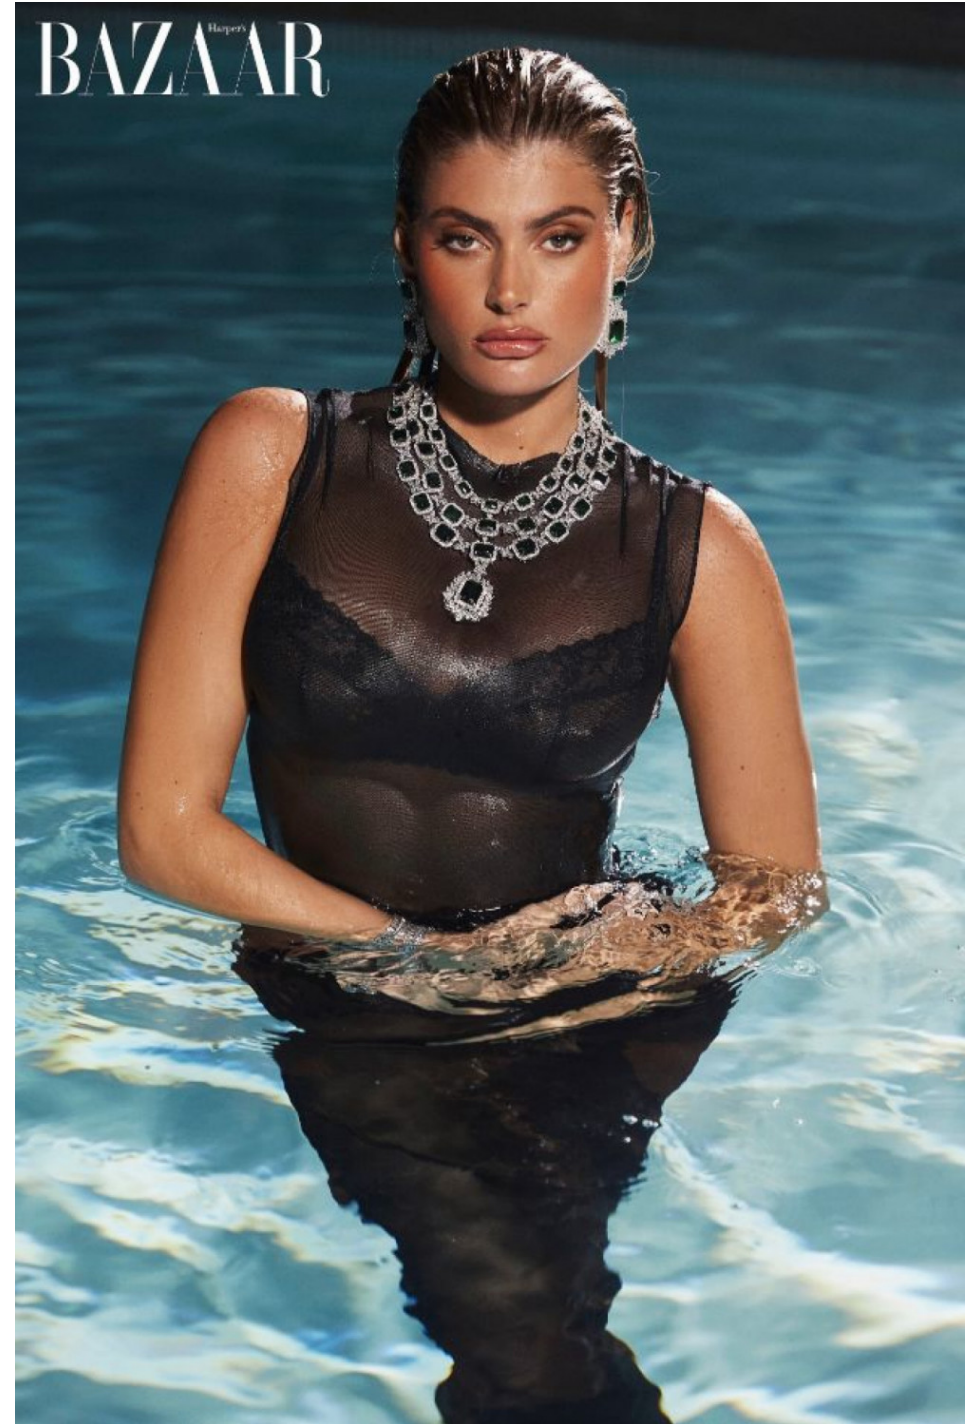

Madison Martina

height 175 cm / 5ft 9"
chest 86 cm / 34"
waist 67 cm / 26.5"
hip 93 cm / 36.5"
dress 8 / 36
shoe 7 / 40
eyes Brown
hair Blonde

body
— LONDON —

0203 376 8696 | contact@bodylondon.com
Lyric House, Hammersmith Road, London, W14 0QL