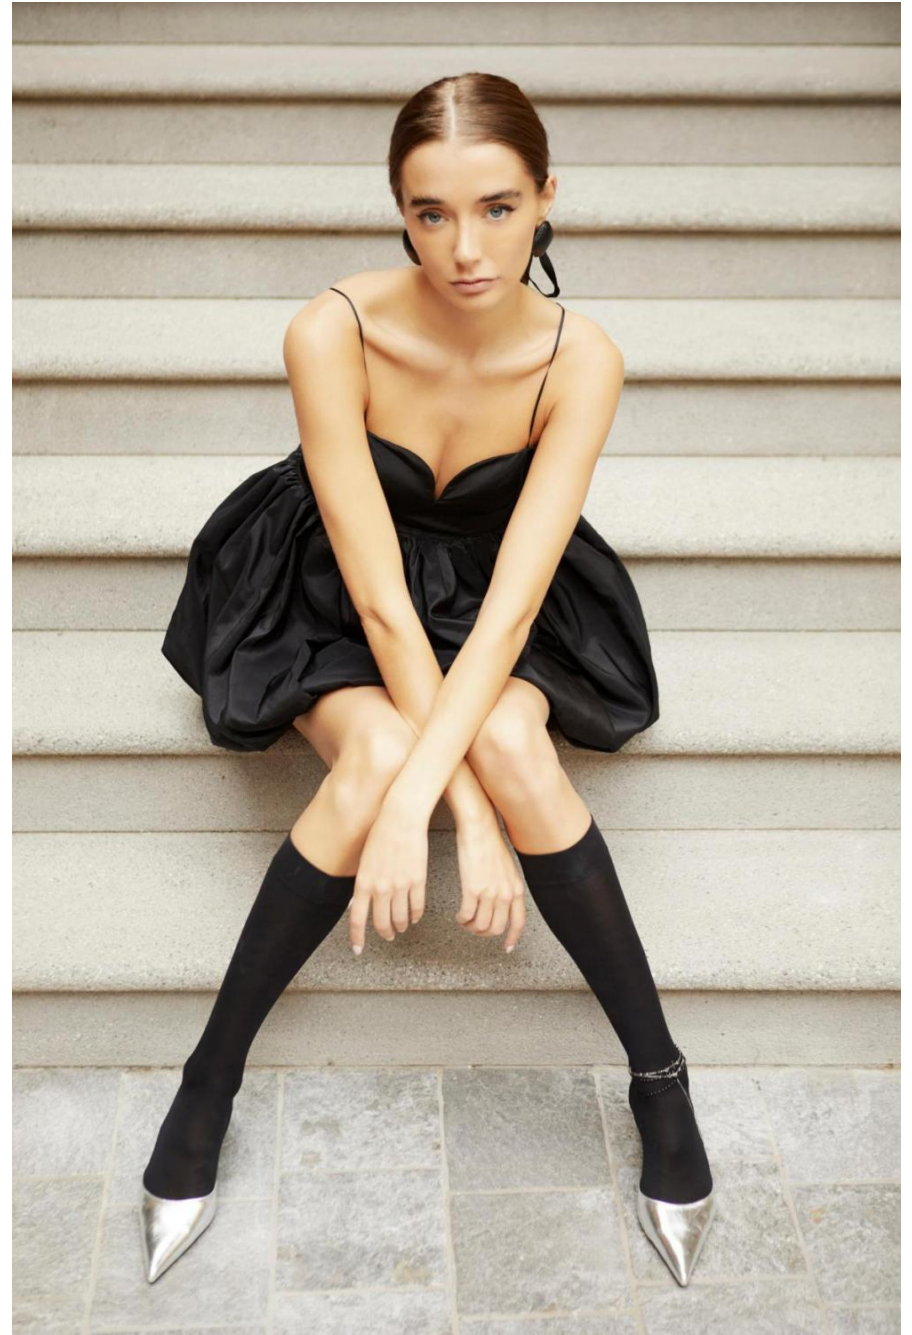

# Lily Flynn

height 180 cm / 5ft 11"  
chest 83 cm / 32.5"  
waist 63 cm / 25"  
hip 88 cm / 34.5"  
dress 8 / 36  
shoe 7 / 40  
eyes Blue  
hair Brown

body  
— LONDON —

0203 376 8696 | [contact@bodylondon.com](mailto:contact@bodylondon.com)  
Lyric House, Hammersmith Road, London, W14 0QL