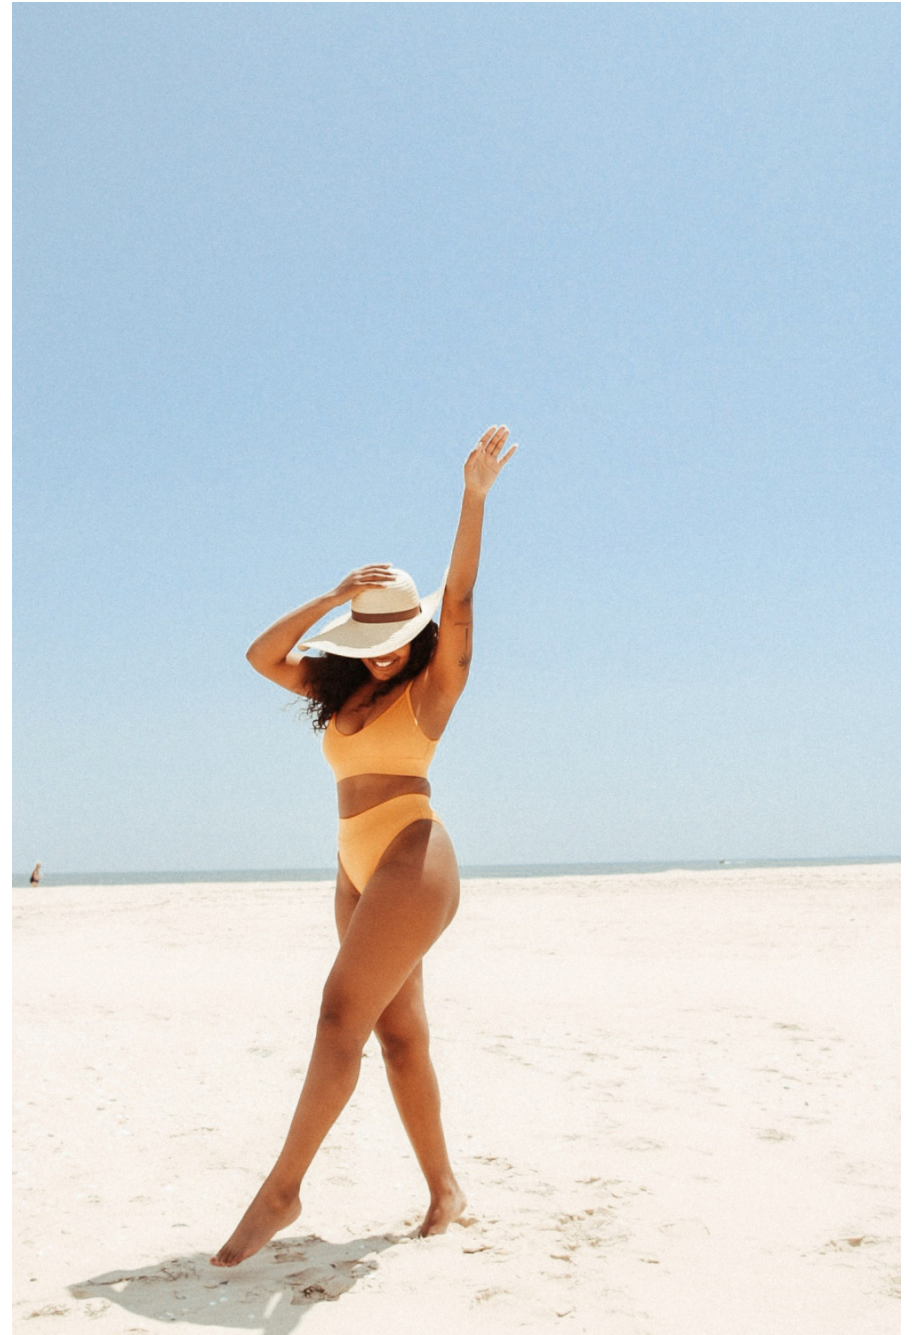

body
— LONDON —

0203 376 8696 | contact@bodylondon.com
Lyric House, Hammersmith Road, London, W14 0QL