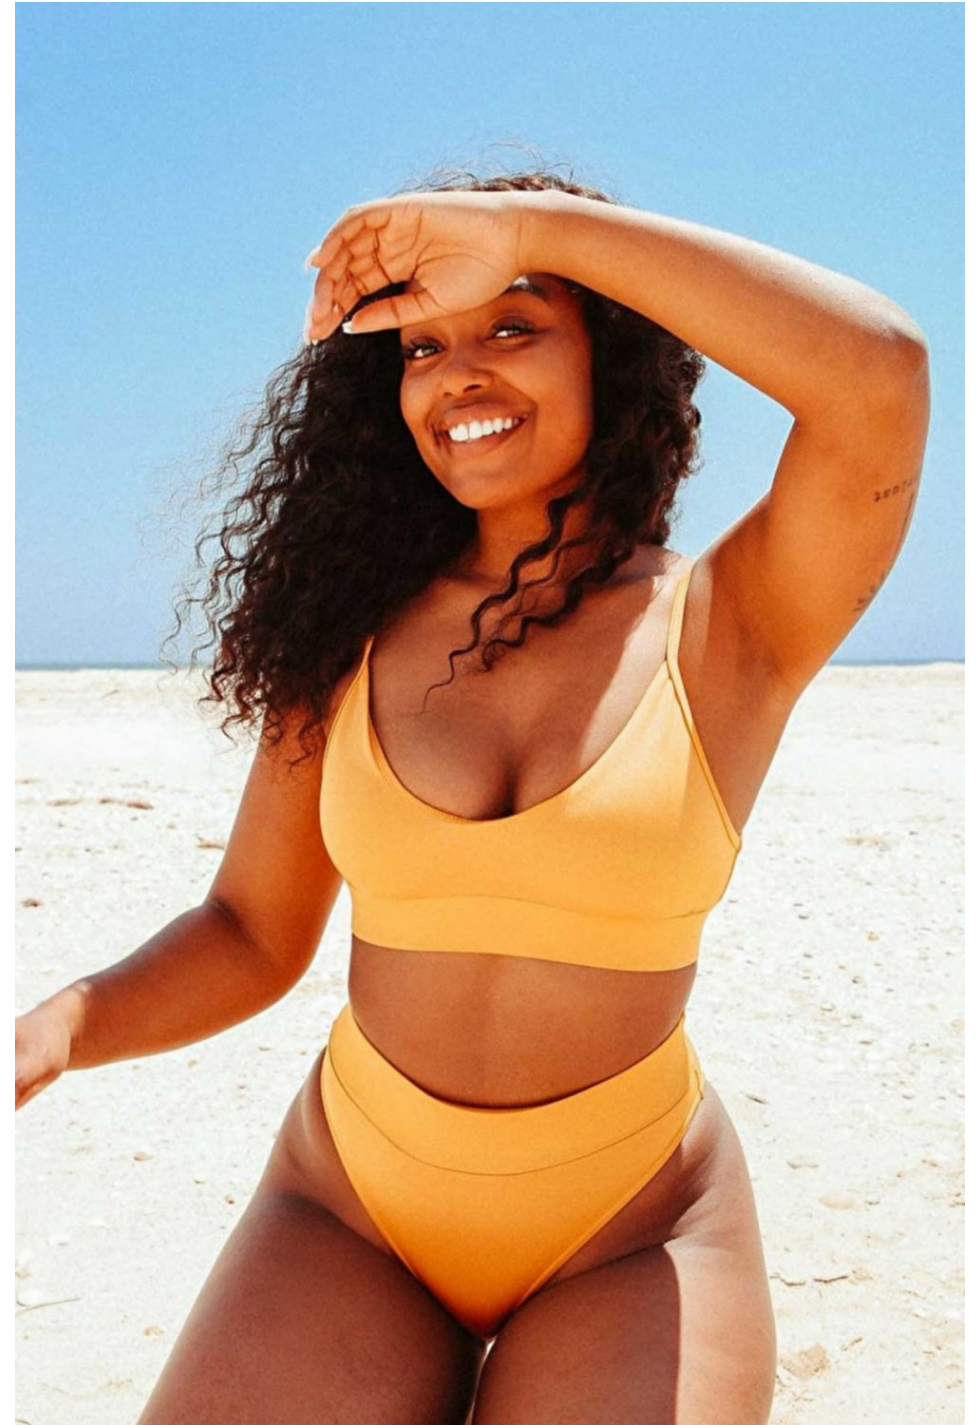

Kelly Jackson

height 172 cm / 5ft 7.5"

chest 92 cm / 36"

waist 76 cm / 30"

hip 100 cm / 39.5"

dress 12 / 40

shoe 6 / 39

eyes Brown

hair Brown

body
— LONDON —

0203 376 8696 | contact@bodylondon.com
Lyric House, Hammersmith Road, London, W14 0QL