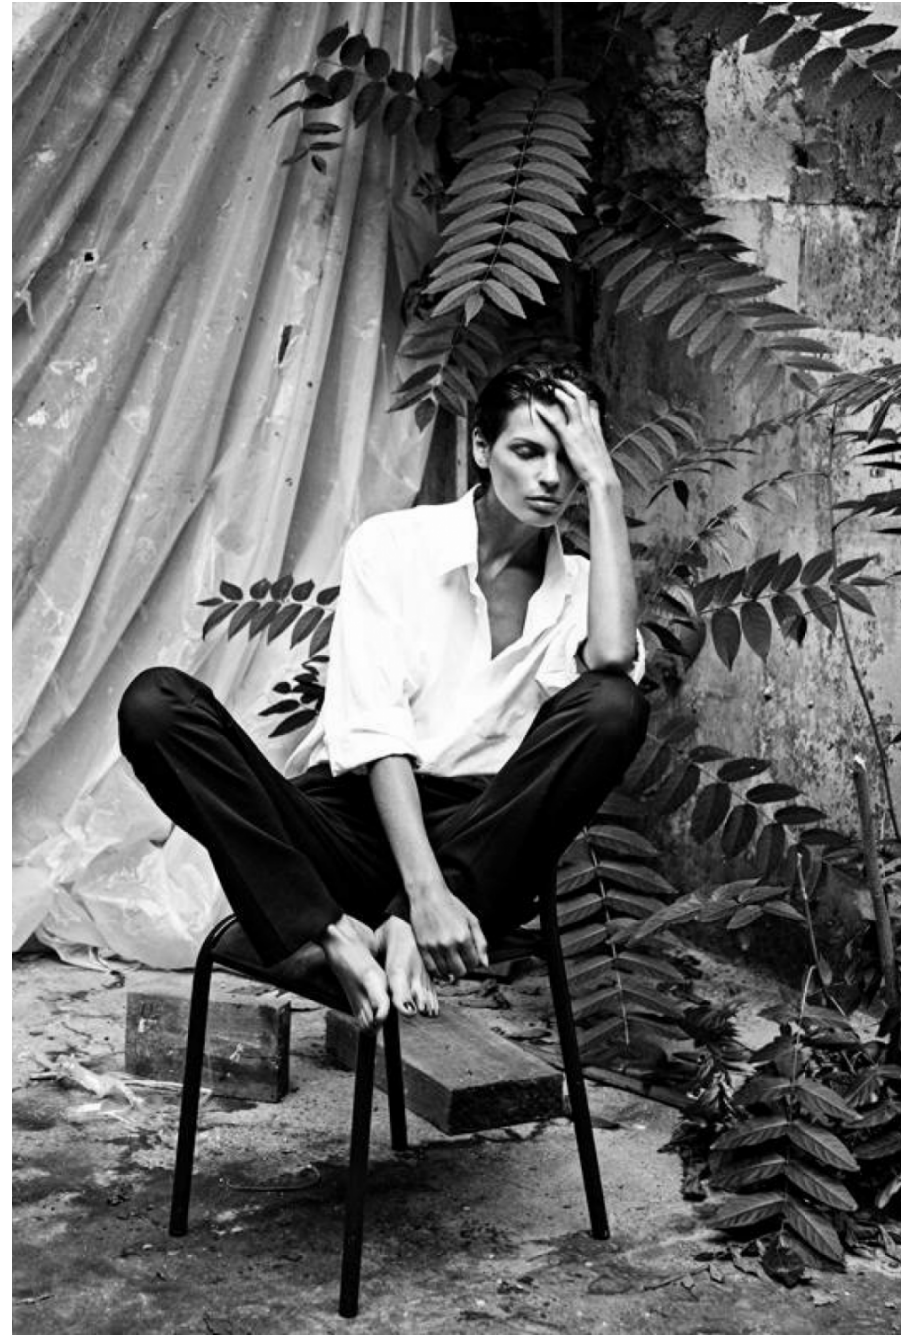

body
— LONDON —

0203 376 8696 | contact@bodylondon.com
Lyric House, Hammersmith Road, London, W14 0QL