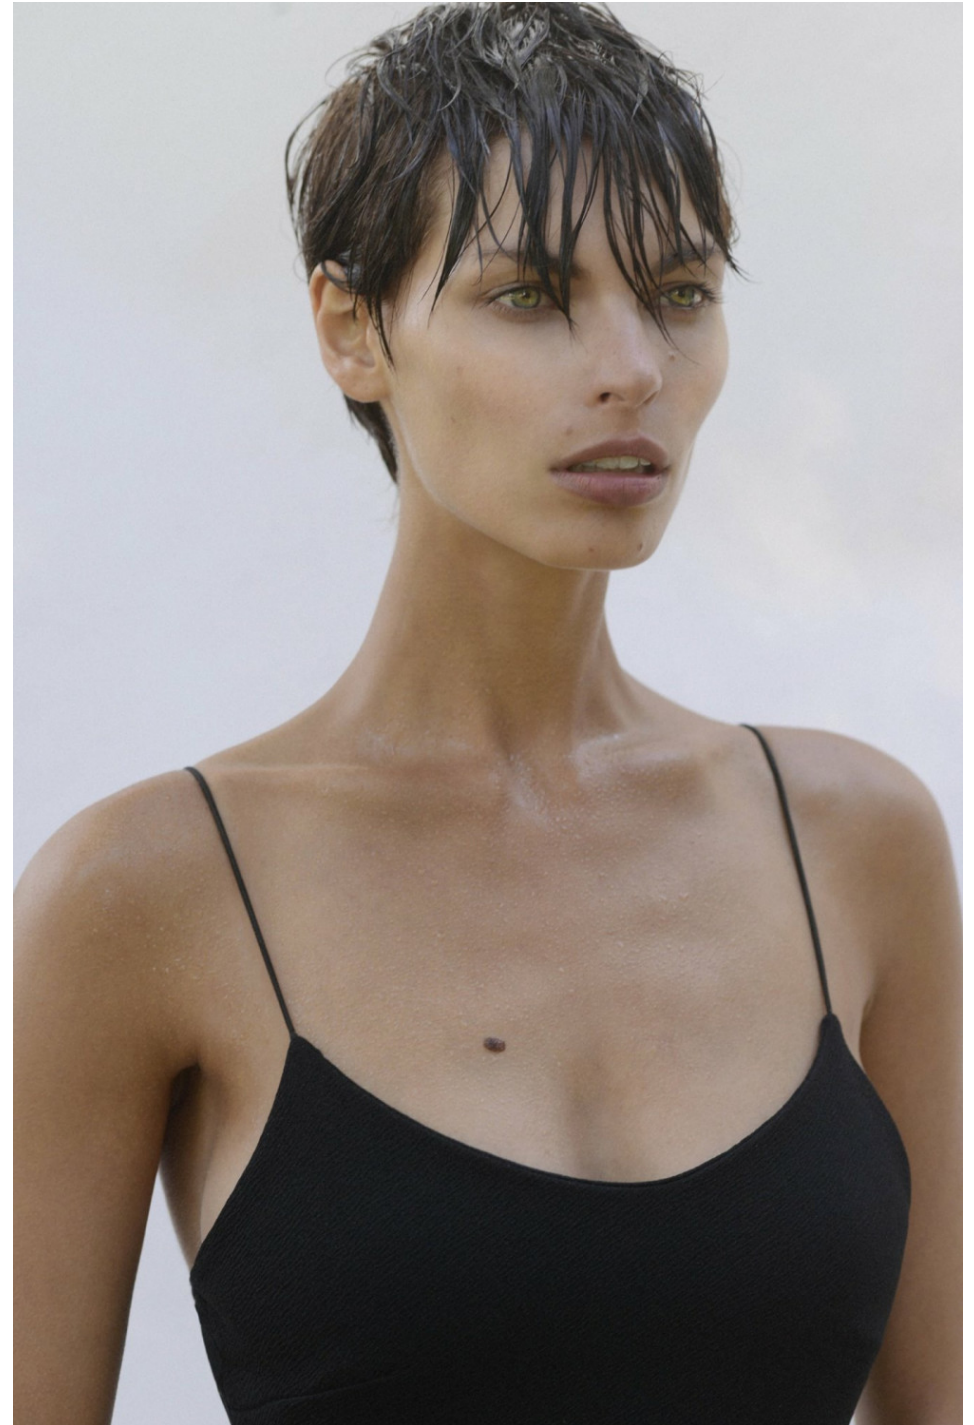

Samantha Malfoy

height 175 cm / 5ft 9"

chest 87 cm / 34.5"

waist 63 cm / 25"

hip 93 cm / 36.5"

dress 8 / 36

shoe 6 / 39

eyes Blue

hair Brown

body
— LONDON —

0203 376 8696 | contact@bodylondon.com
Lyric House, Hammersmith Road, London, W14 0QL