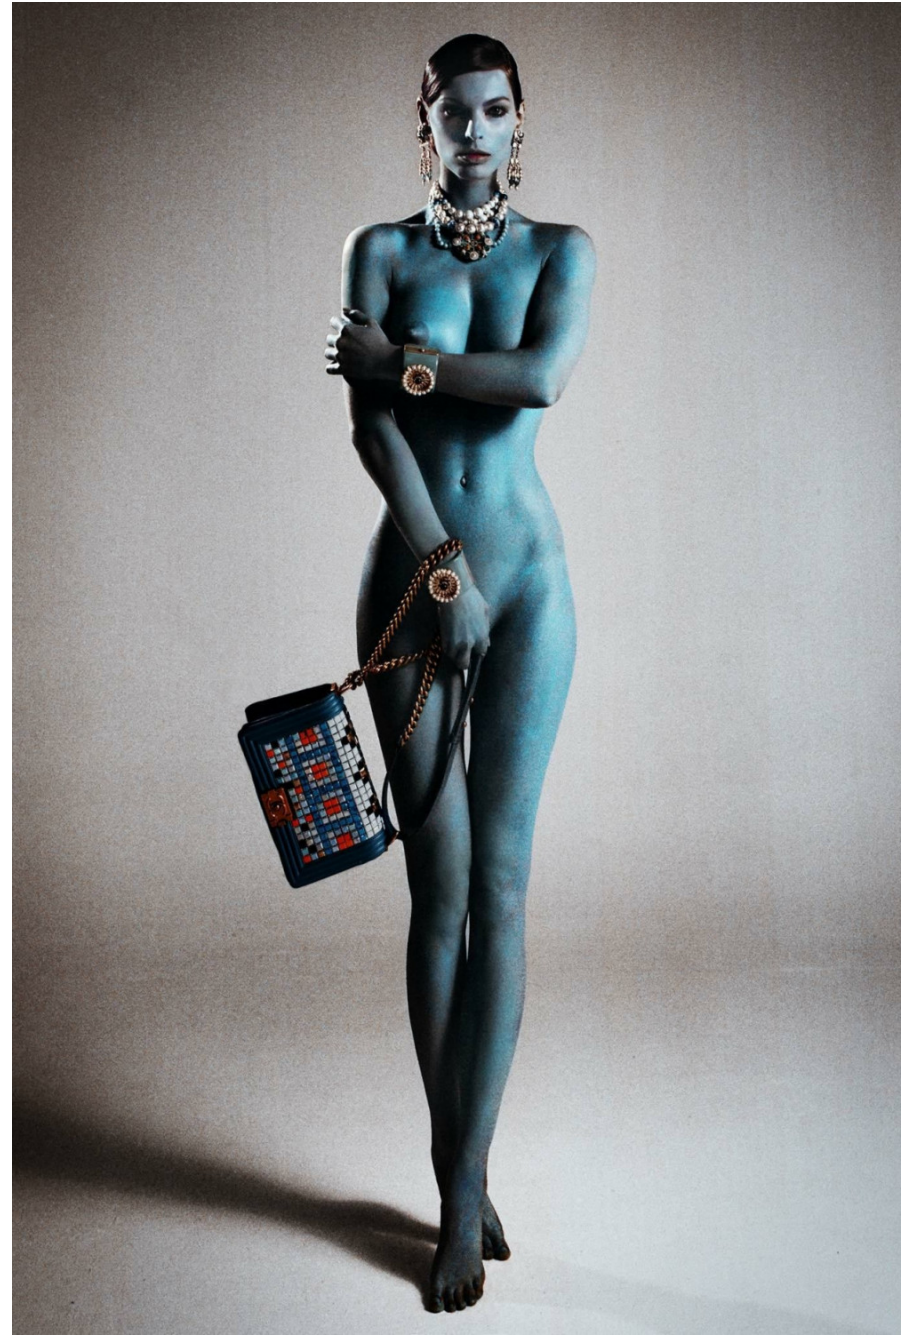

body
— LONDON —

0203 376 8696 | contact@bodylondon.com
Lyric House, Hammersmith Road, London, W14 0QL