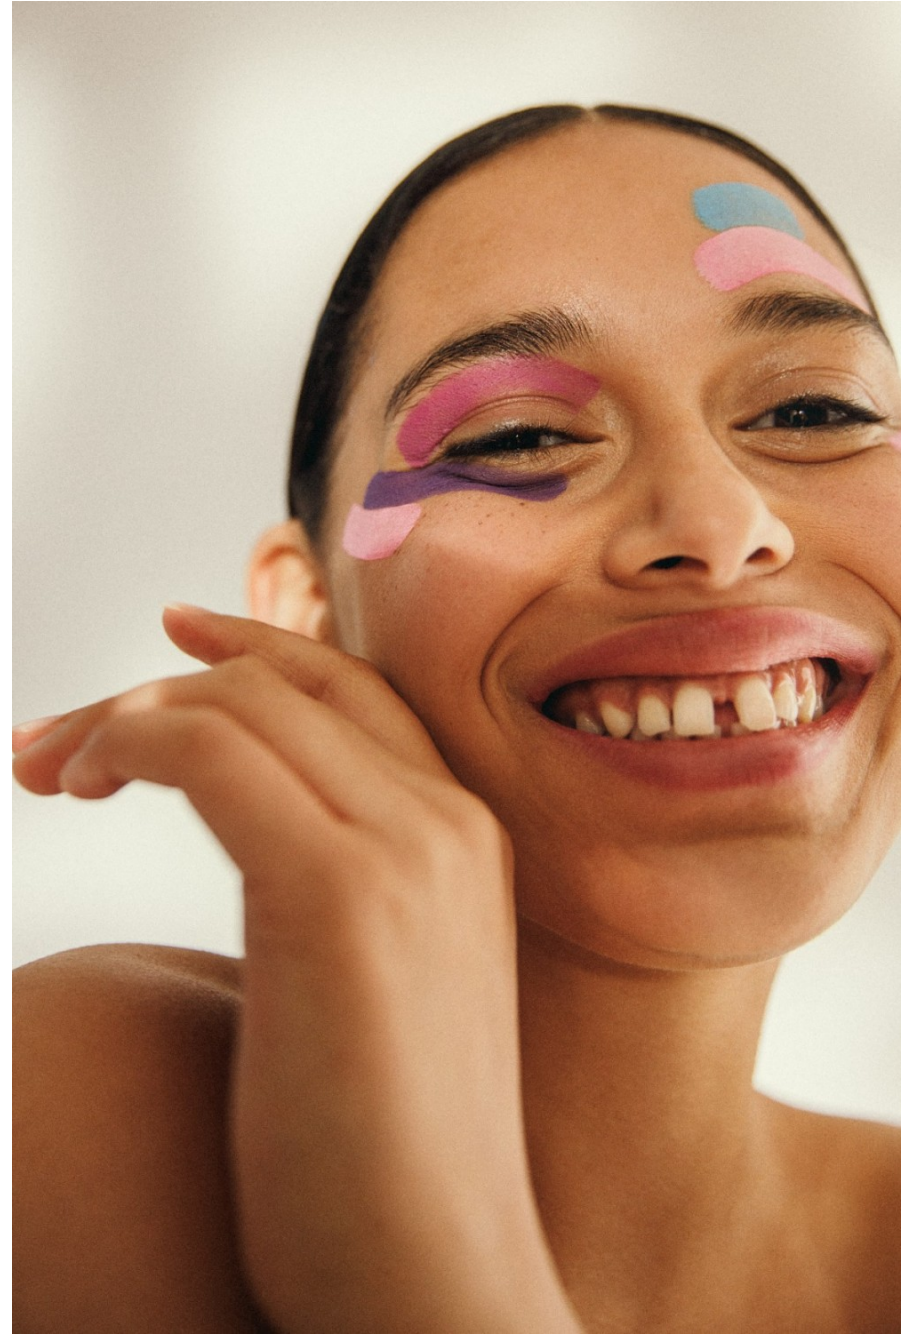

body
— LONDON —

0203 376 8696 | contact@bodylondon.com
Lyric House, Hammersmith Road, London, W14 0QL