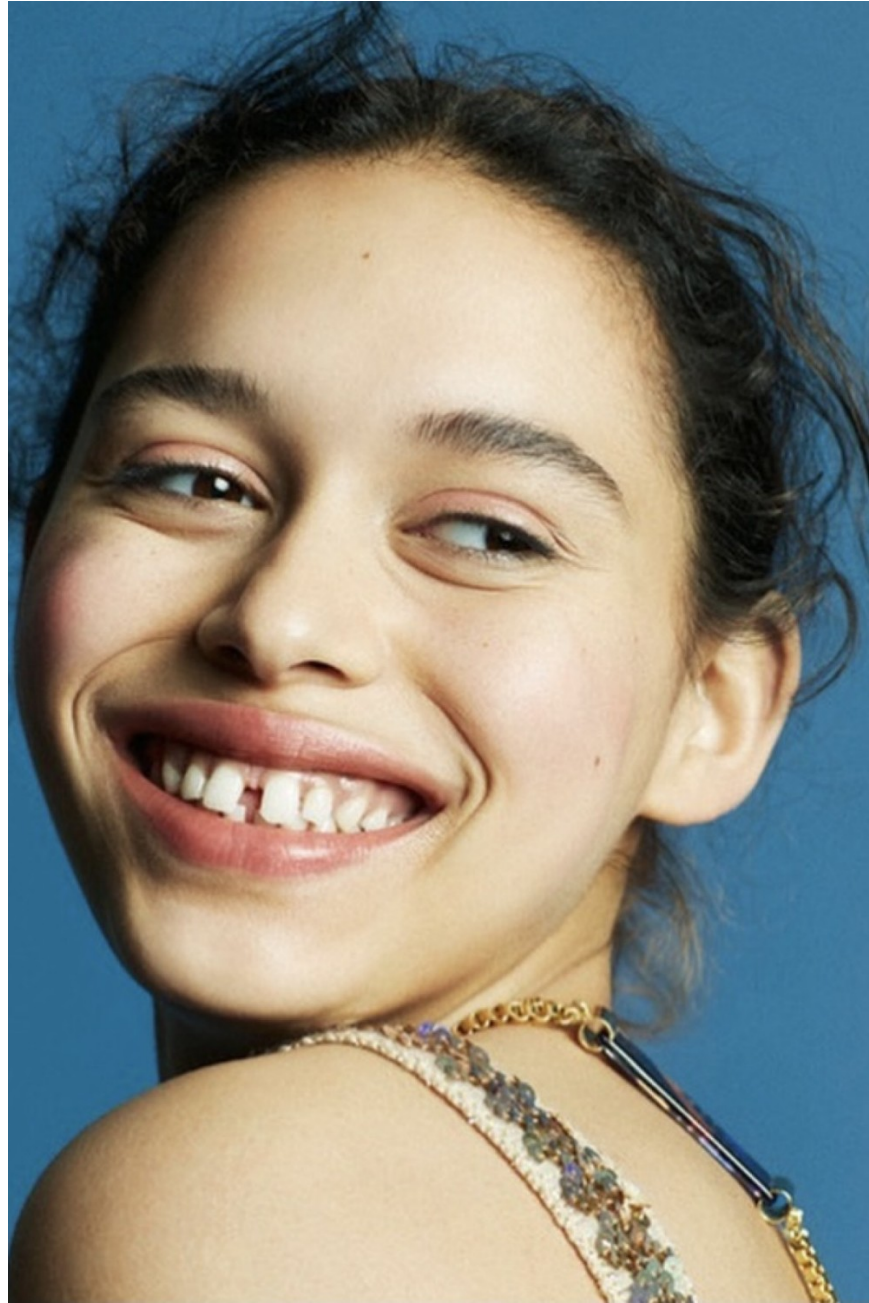

body
— LONDON —

0203 376 8696 | contact@bodylondon.com
Lyric House, Hammersmith Road, London, W14 0QL