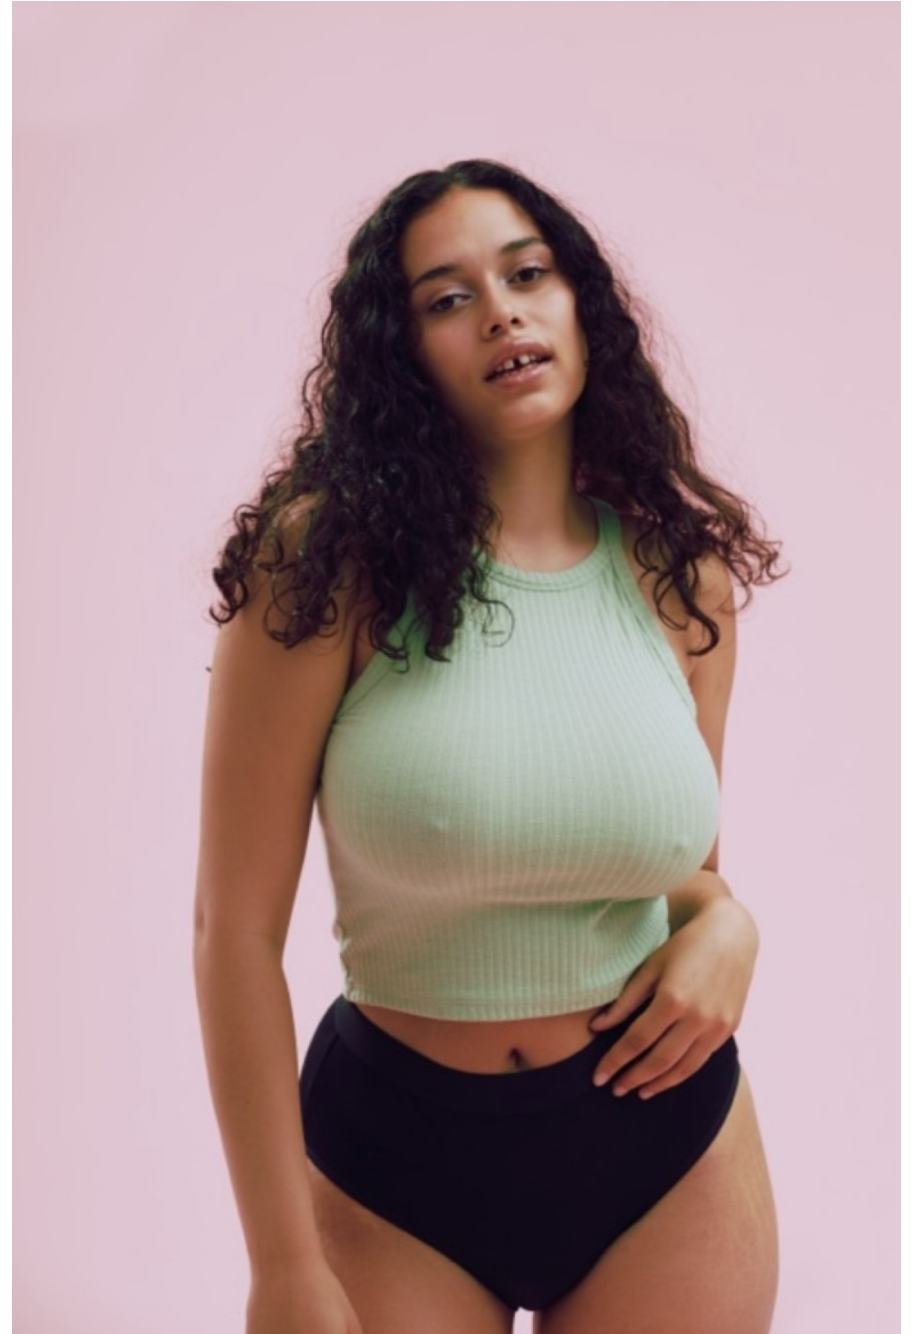

body
— LONDON —

0203 376 8696 | contact@bodylondon.com
Lyric House, Hammersmith Road, London, W14 0QL