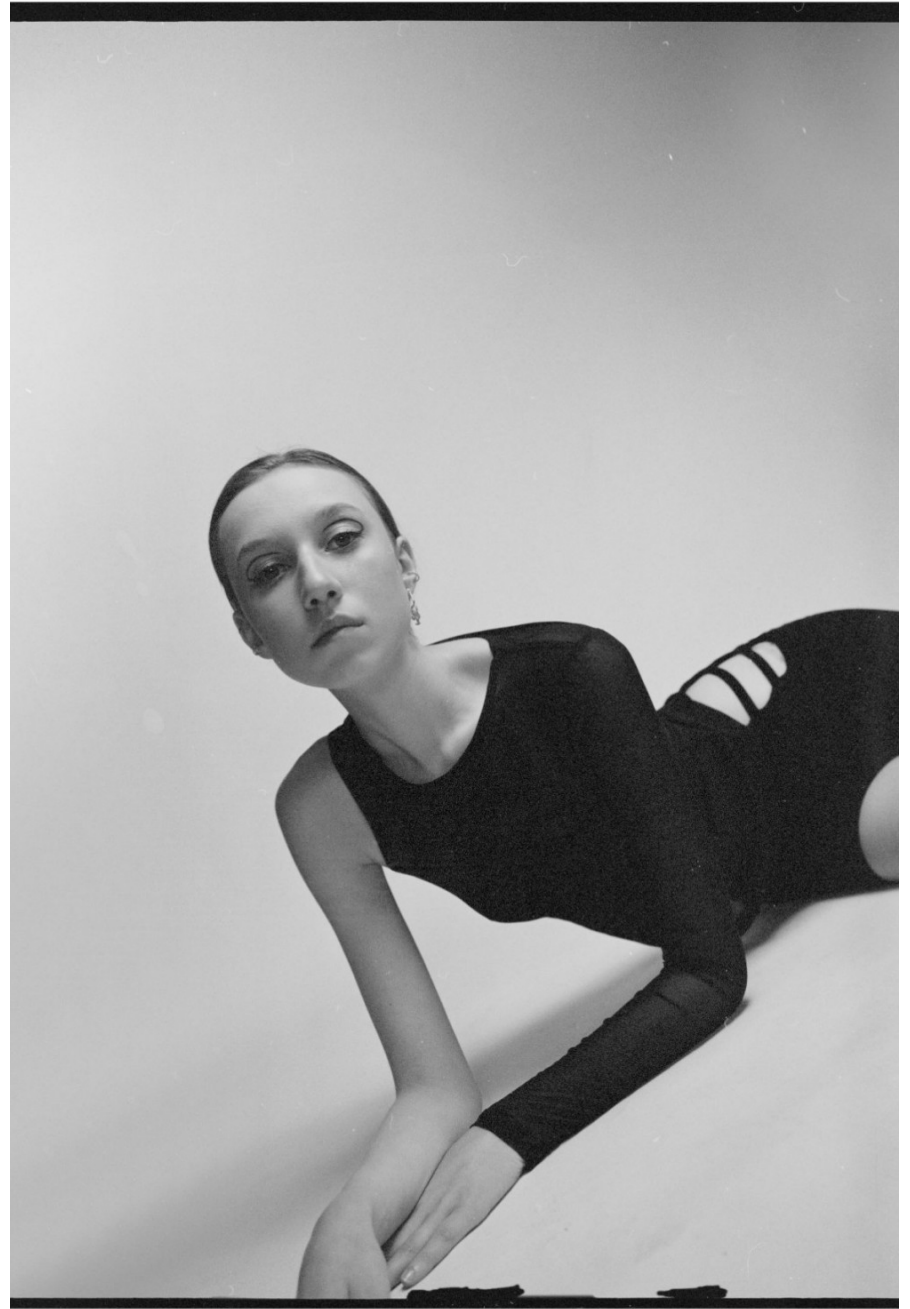

body
— LONDON —

0203 376 8696 | contact@bodylondon.com
Lyric House, Hammersmith Road, London, W14 0QL