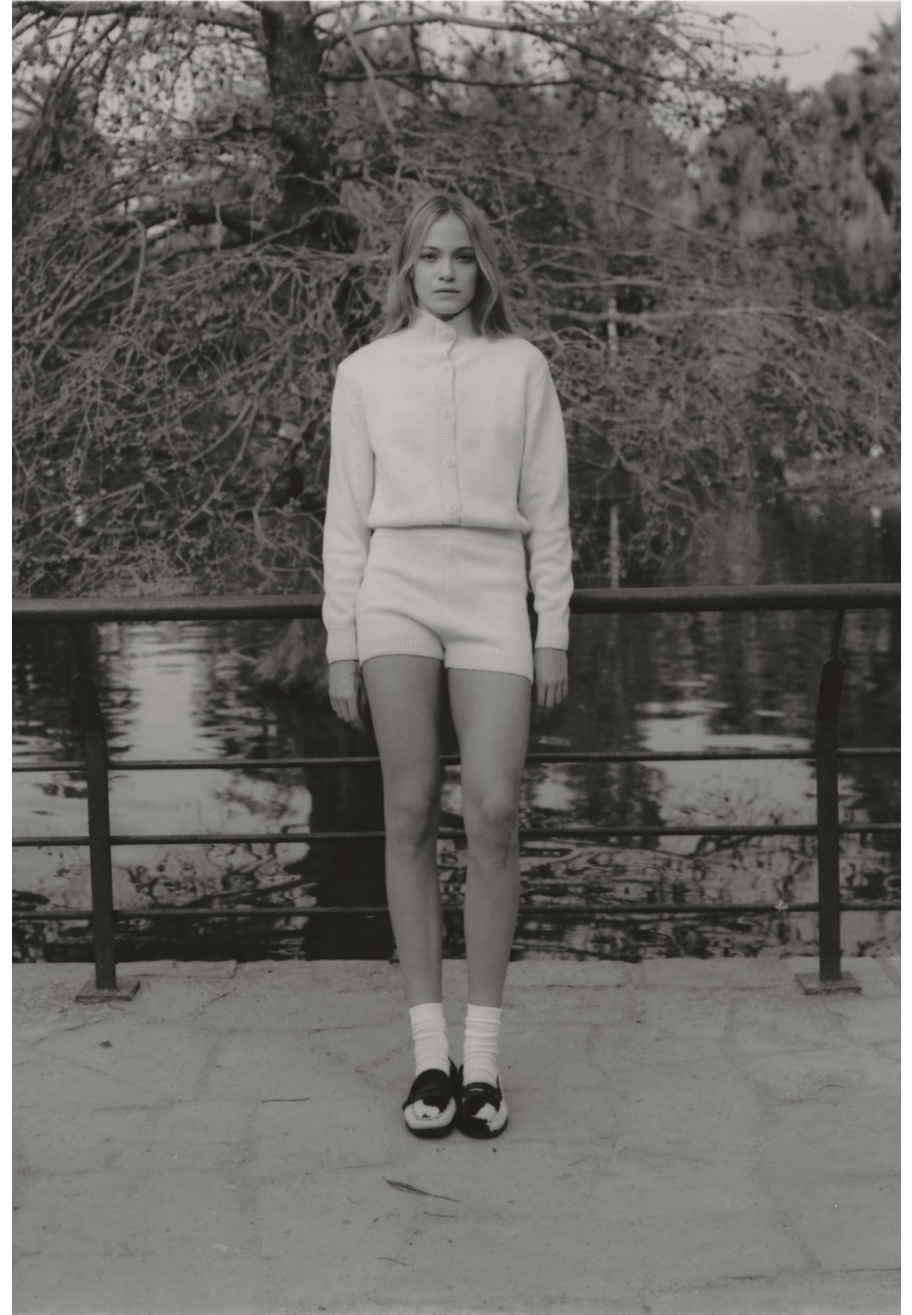

body
— LONDON —

0203 376 8696 | contact@bodylondon.com
Lyric House, Hammersmith Road, London, W14 0QL