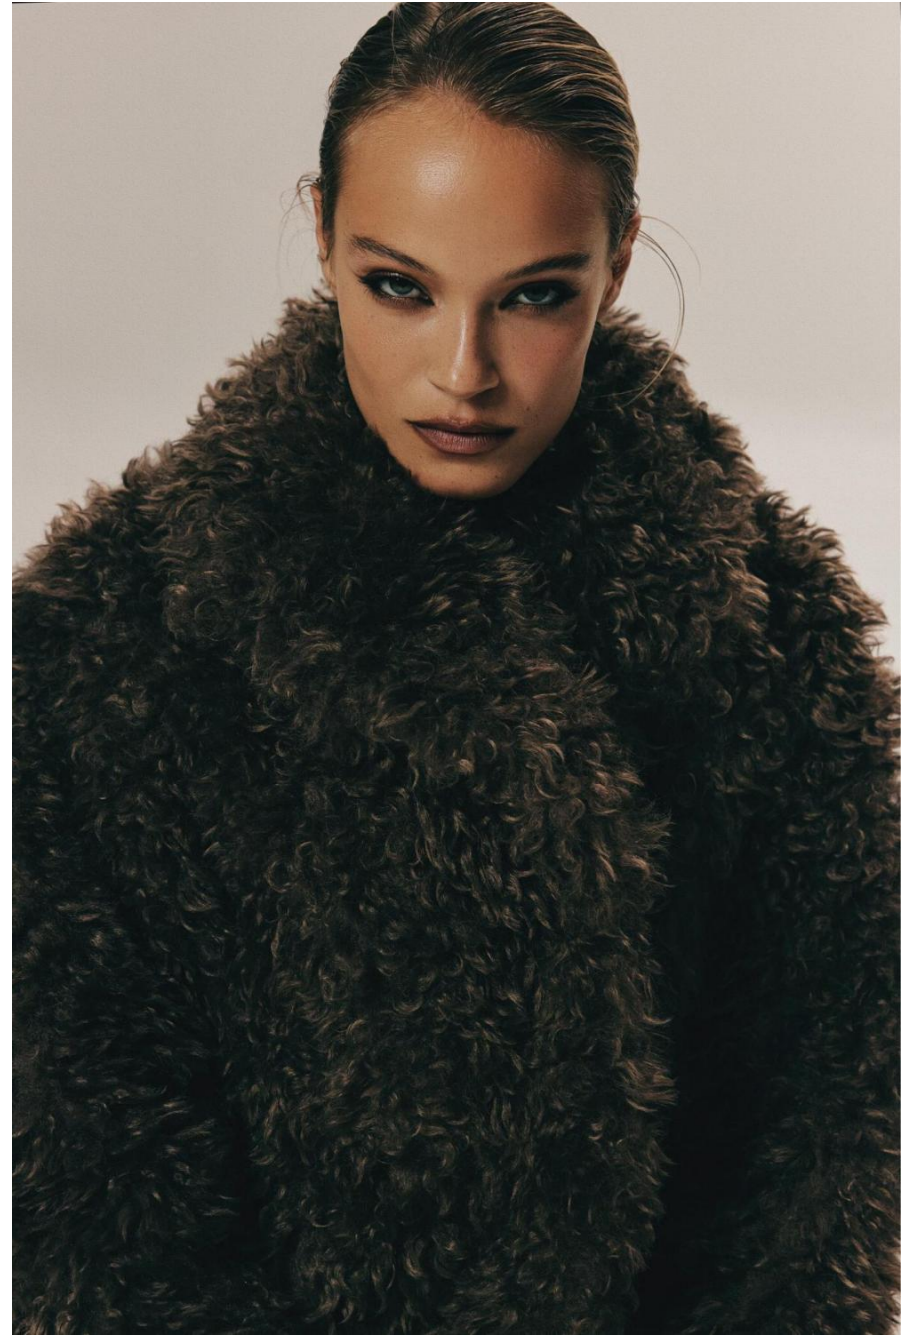

body
— LONDON —

0203 376 8696 | contact@bodylondon.com
Lyric House, Hammersmith Road, London, W14 0QL