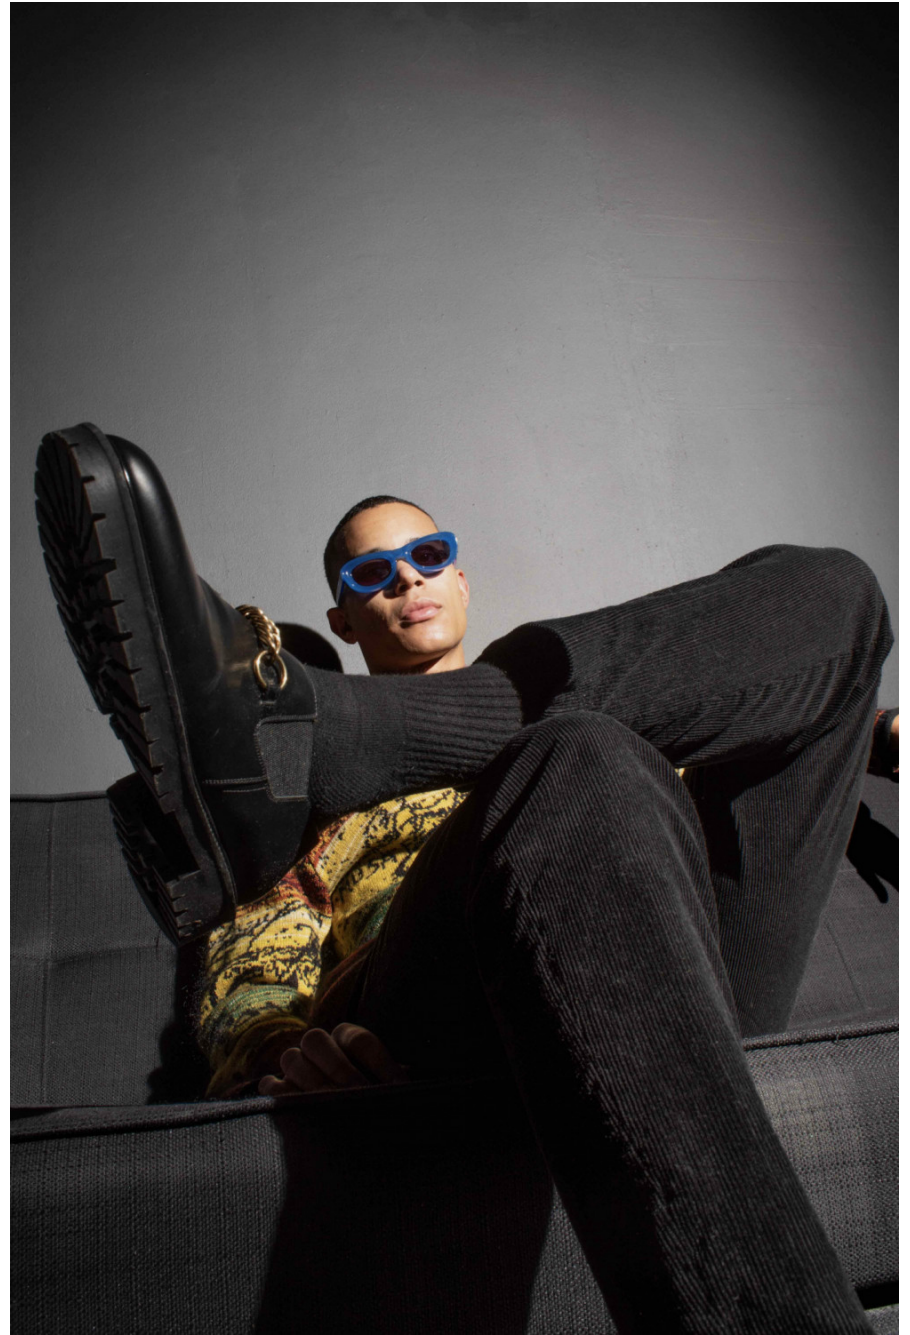

body
— LONDON —

0203 376 8696 | contact@bodylondon.com
Lyric House, Hammersmith Road, London, W14 0QL